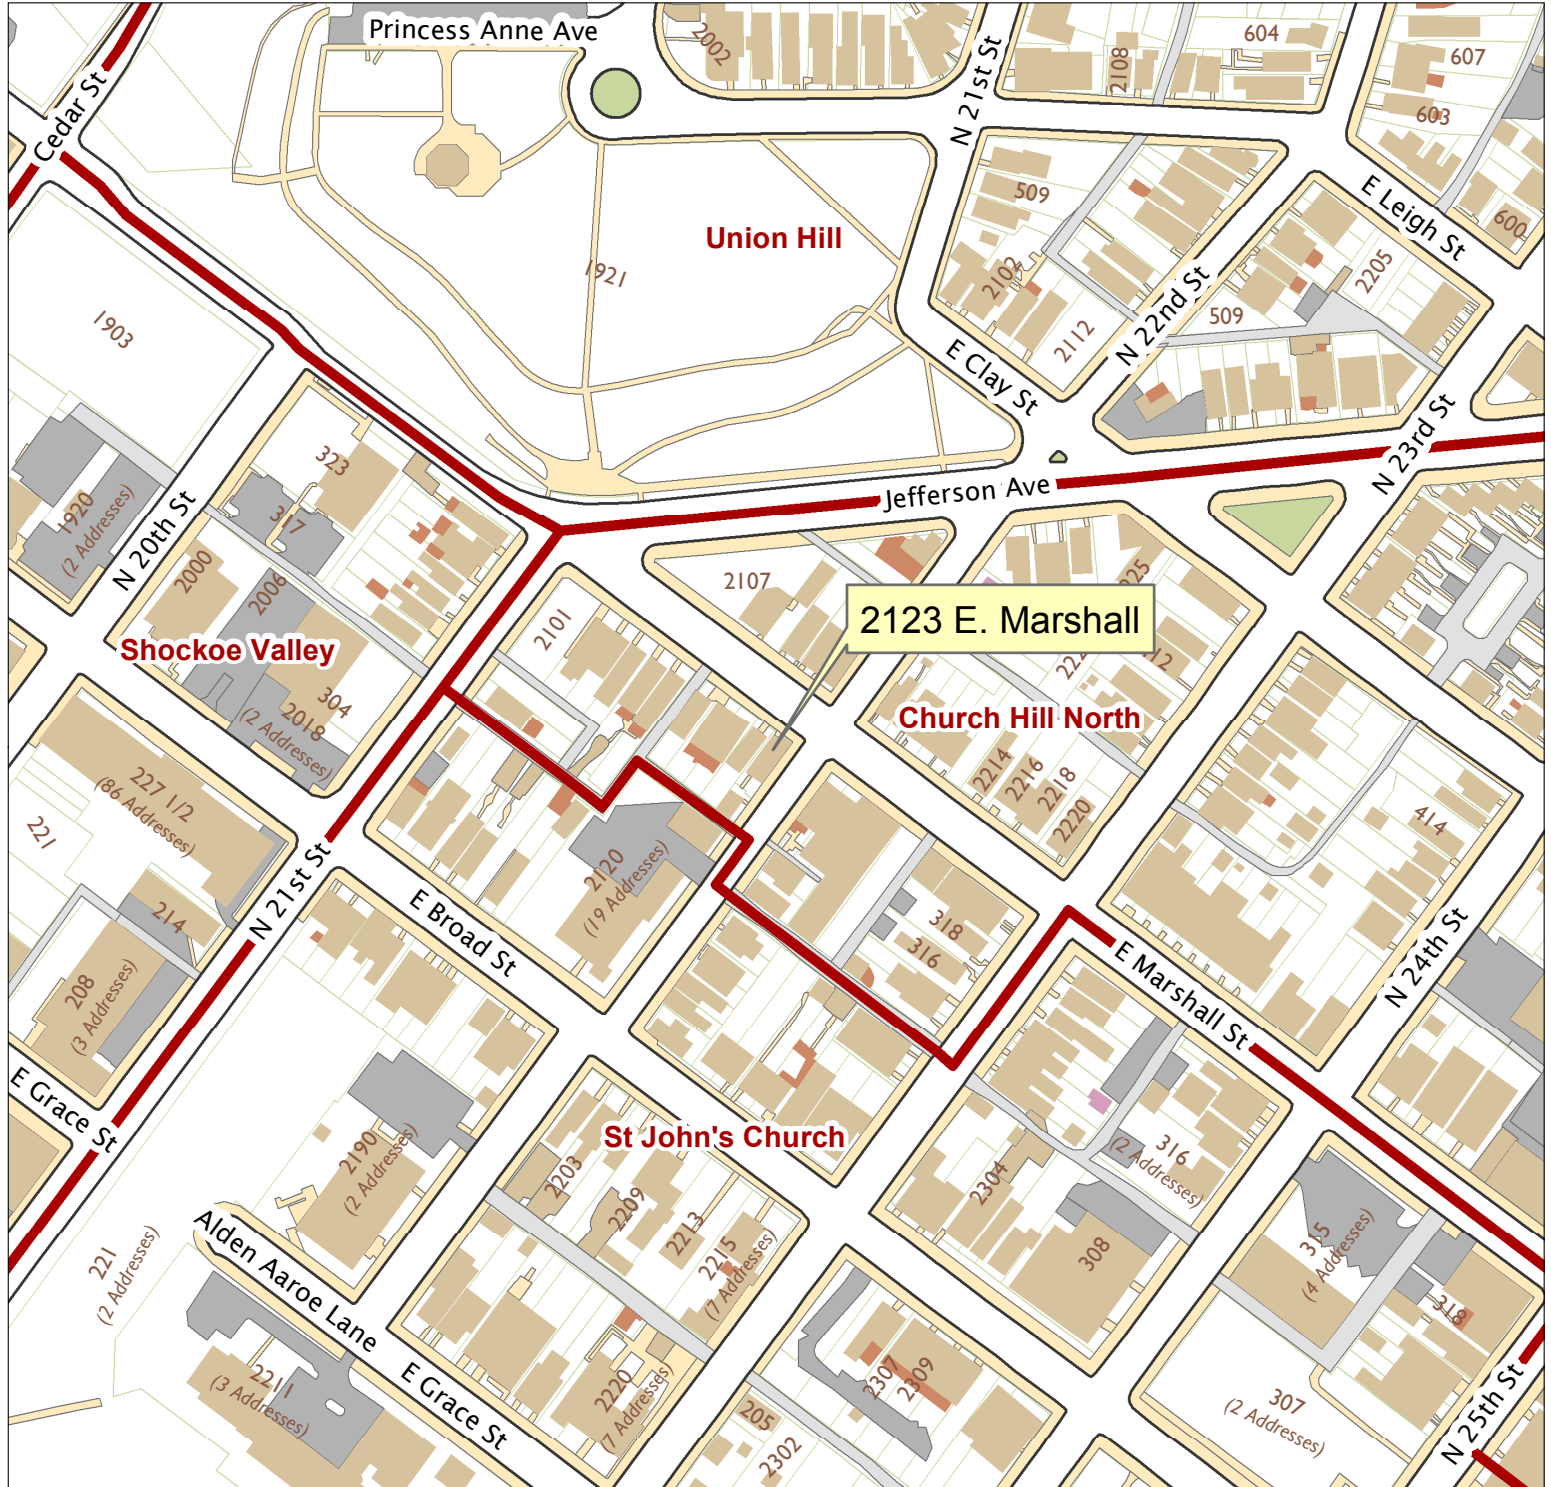

# 2123 E. Marshall Street

City of Richmond, VA

Geographic Information Systems

1 inch = 200 feet

Map printed by palmquwd on 2016.05.10.

Document Path: G:\PDR\Planning & Preservation\CAR\Applications\Base Maps\Base Map.mxd

**Disclaimer:**

The City of Richmond assumes no liability either for any errors, omissions, or inaccuracies in the information provided regardless of the cause of such or for any decision made, action taken, or action not taken by the user in reliance upon any maps or information provided herein.

Location Reference