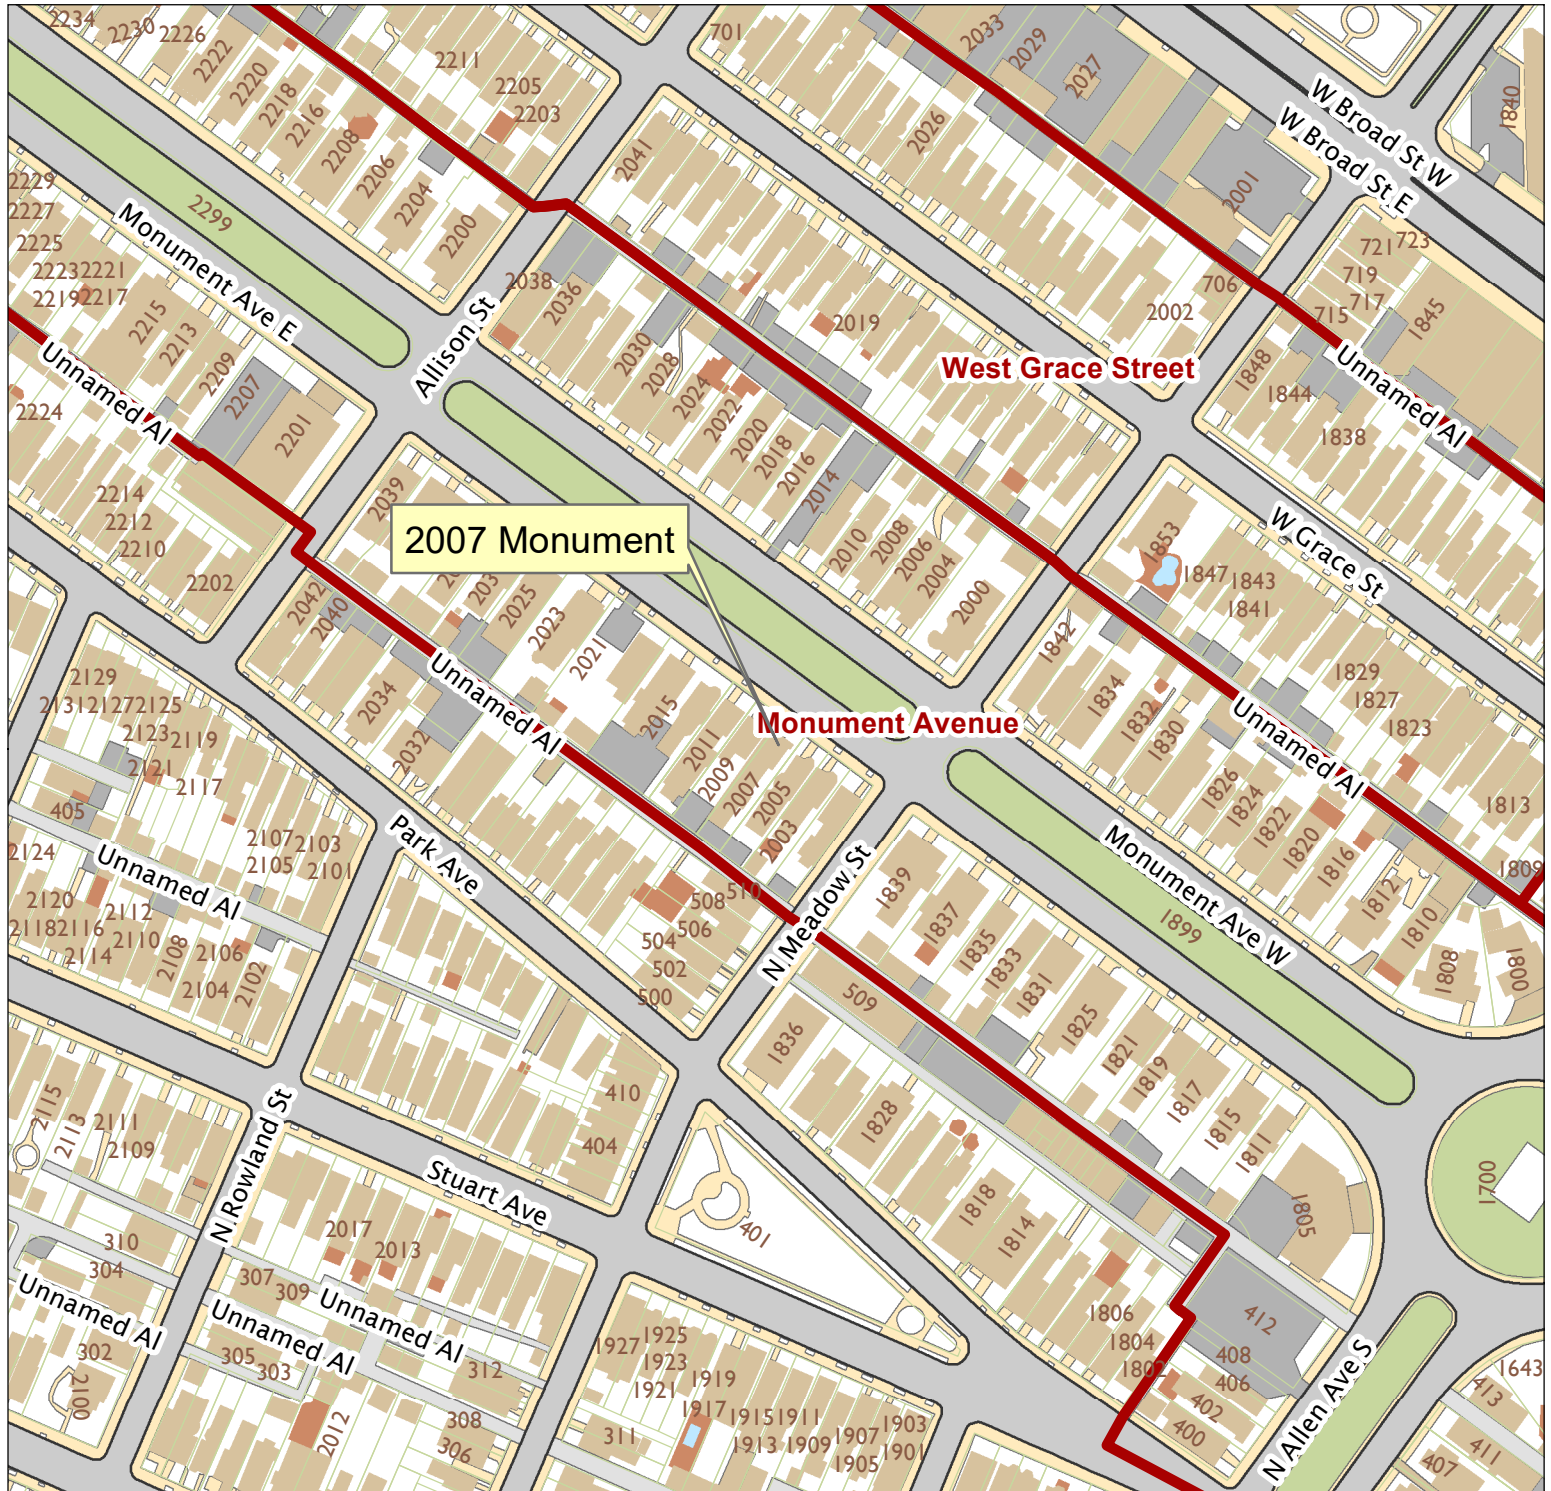

2007 Monument Avenue

City of Richmond, VA

Geographic Information Systems

2007 Monument

Monument Avenue

West Grace Street

1 inch = 200 feet

Map printed by jonescl2 on 2019.03.07.

Document Path: G:\PDR\Planning & Preservation\CAR\Meetings\00 Current Meeting\Base Maps\Tools\Base Map.mxd

Disclaimer:
The City of Richmond assumes no liability either for any errors, omissions, or inaccuracies in the information provided regardless of the cause of such or for any decision made, action taken, or action not taken by the user in reliance upon any maps or information provided herein.

Location Reference