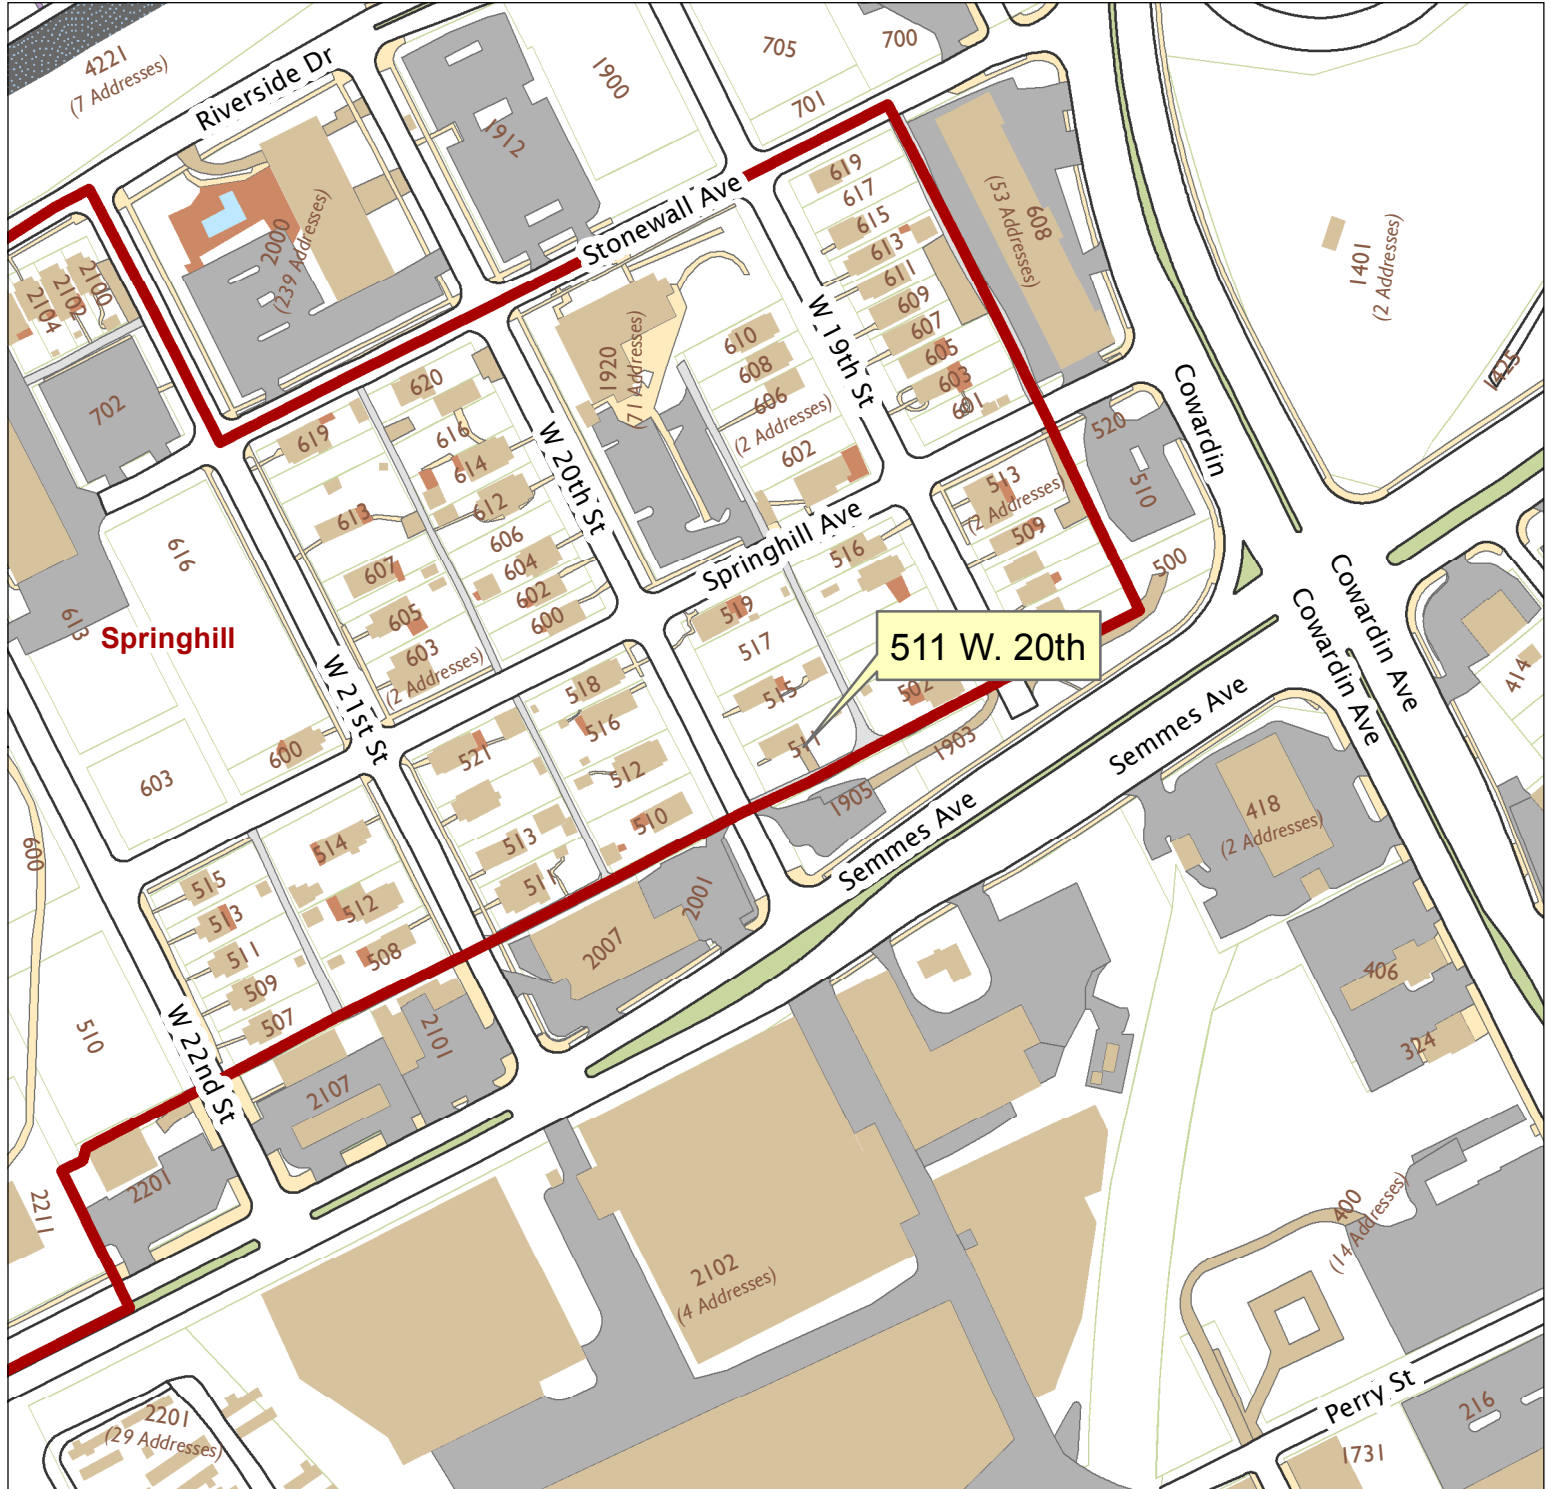

511 W. 20th Street

City of Richmond, VA

Geographic Information Systems

1 inch = 200 feet

Map printed by palmquwd on 2015.09.10.

Document Path: G:\PDR\Planning & Preservation\CAR\Applications\Base Maps\Base Map.mxd

Disclaimer:

The City of Richmond assumes no liability either for any errors, omissions, or inaccuracies in the information provided regardless of the cause of such or for any decision made, action taken, or action not taken by the user in reliance upon any maps or information provided herein.

Location Reference