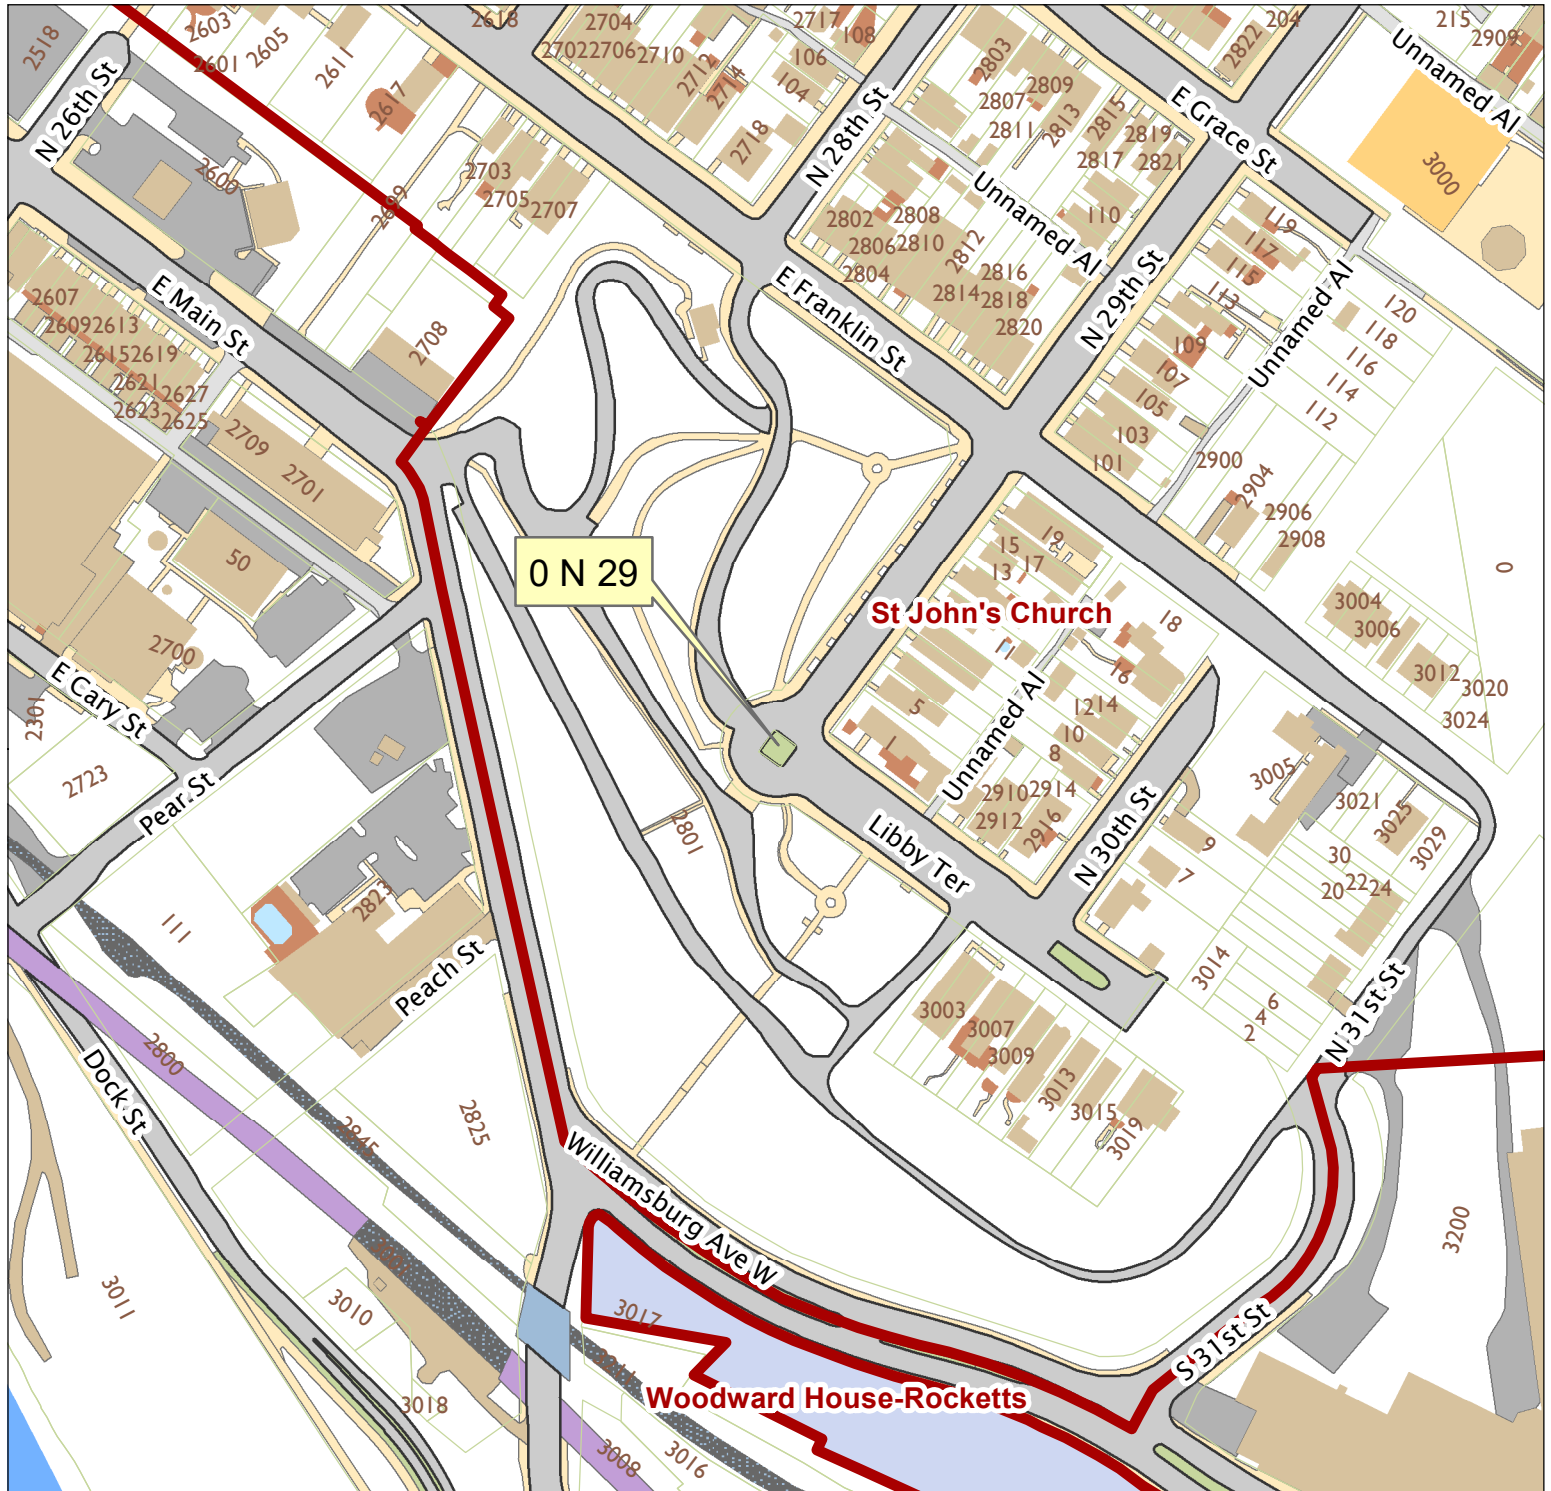

0 N. 29th Street

City of Richmond, VA

Geographic Information Systems

0 N 29

St John's Church

Woodward House-Rocketts

Location Reference

Map printed by jonescl2 on 2019.03.07.

Document Path: G:\PDR\Planning & Preservation\CAR\Meetings\00 Current Meeting\Base Maps\Tools\Base Map.mxd

Disclaimer:
The City of Richmond assumes no liability either for any errors, omissions, or inaccuracies in the information provided regardless of the cause of such or for any decision made, action taken, or action not taken by the user in reliance upon any maps or information provided herein.