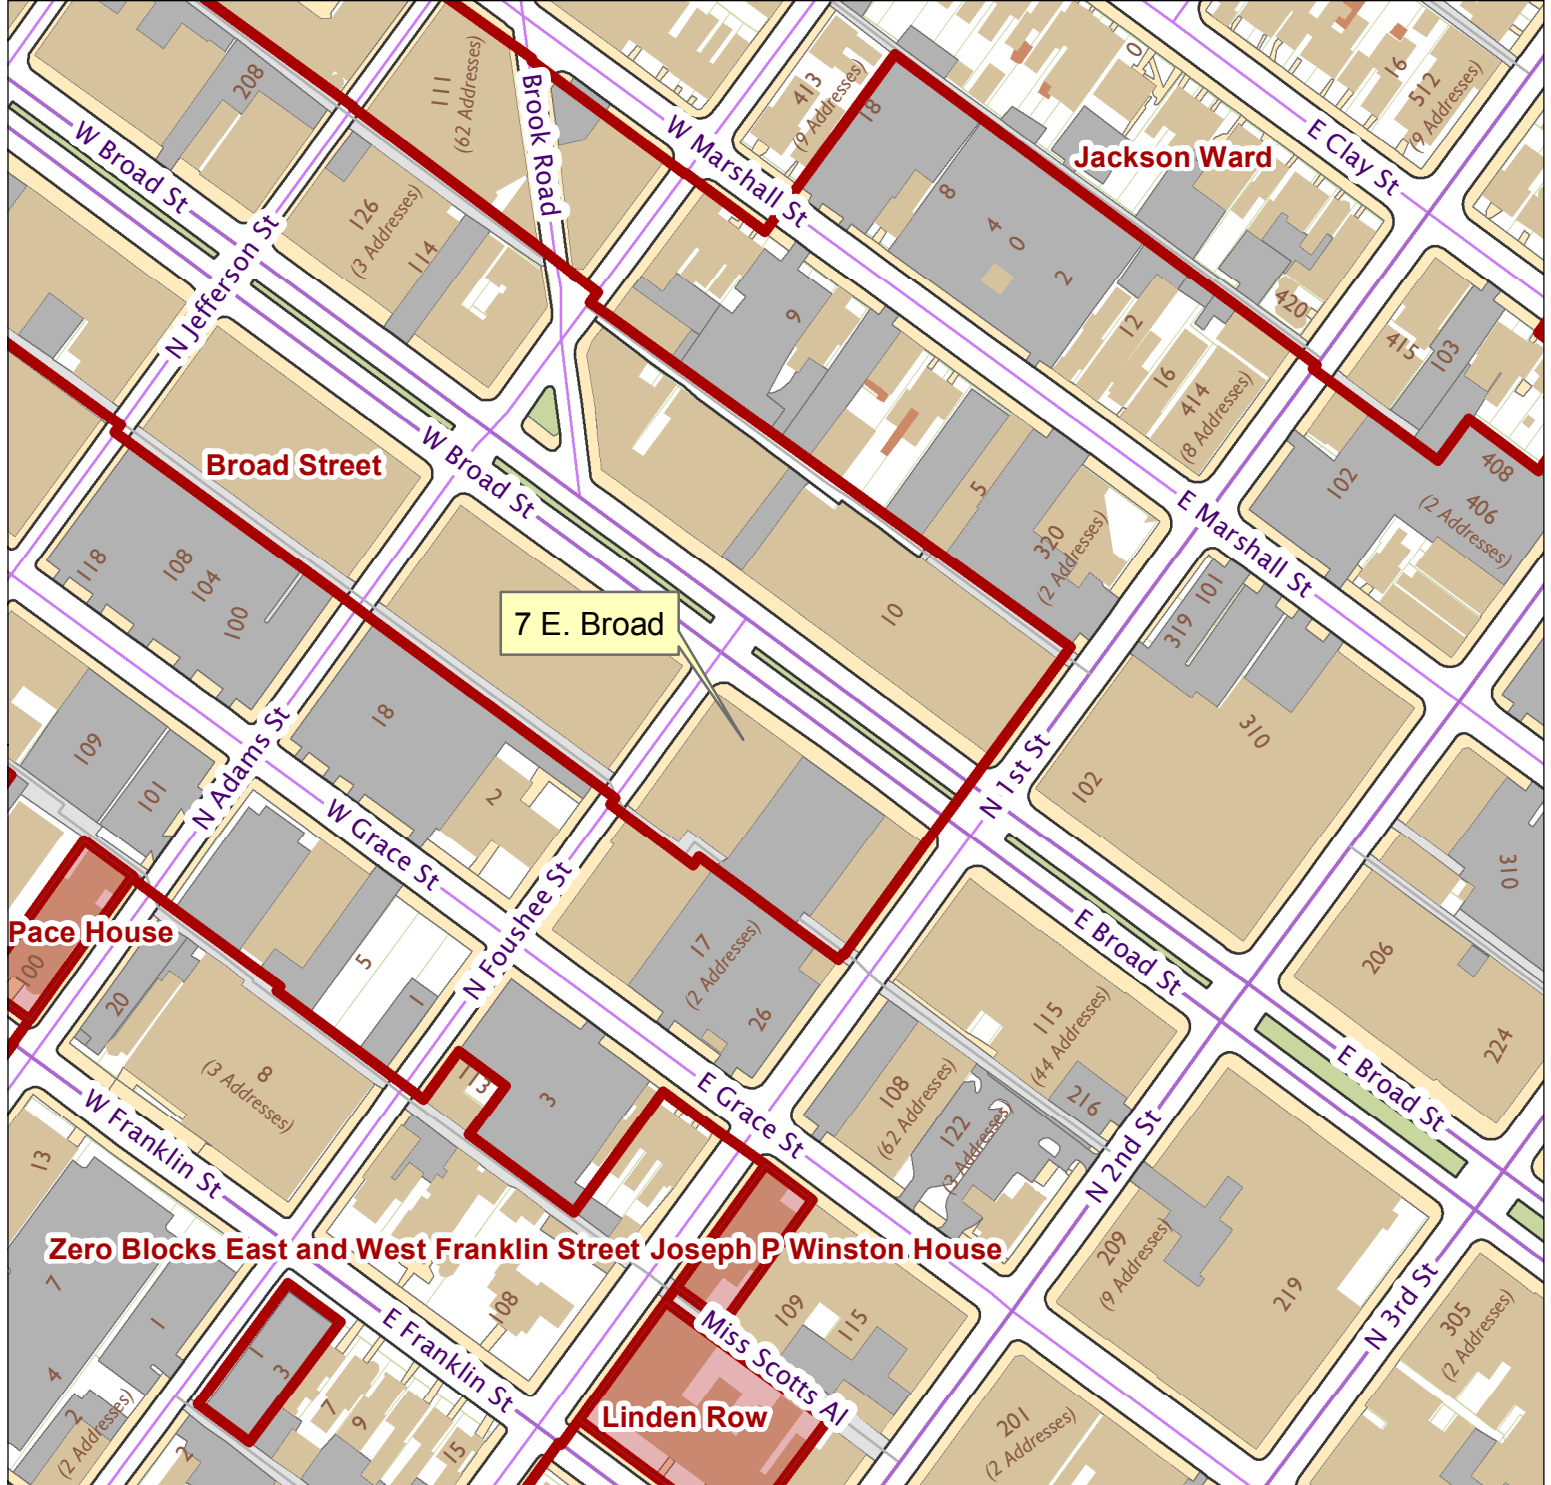

7 E. Broad St

City of Richmond, VA

Geographic Information Systems

1 inch = 200 feet

Map printed by palmquwd on 2014.11.07.

Document Path: G:\PDR\Planning & Preservation\CAR\Applications\Base Maps\Base Map.mxd

Disclaimer:

The City of Richmond assumes no liability either for any errors, omissions, or inaccuracies in the information provided regardless of the cause of such or for any decision made, action taken, or action not taken by the user in reliance upon any maps or information provided herein.

Location Reference