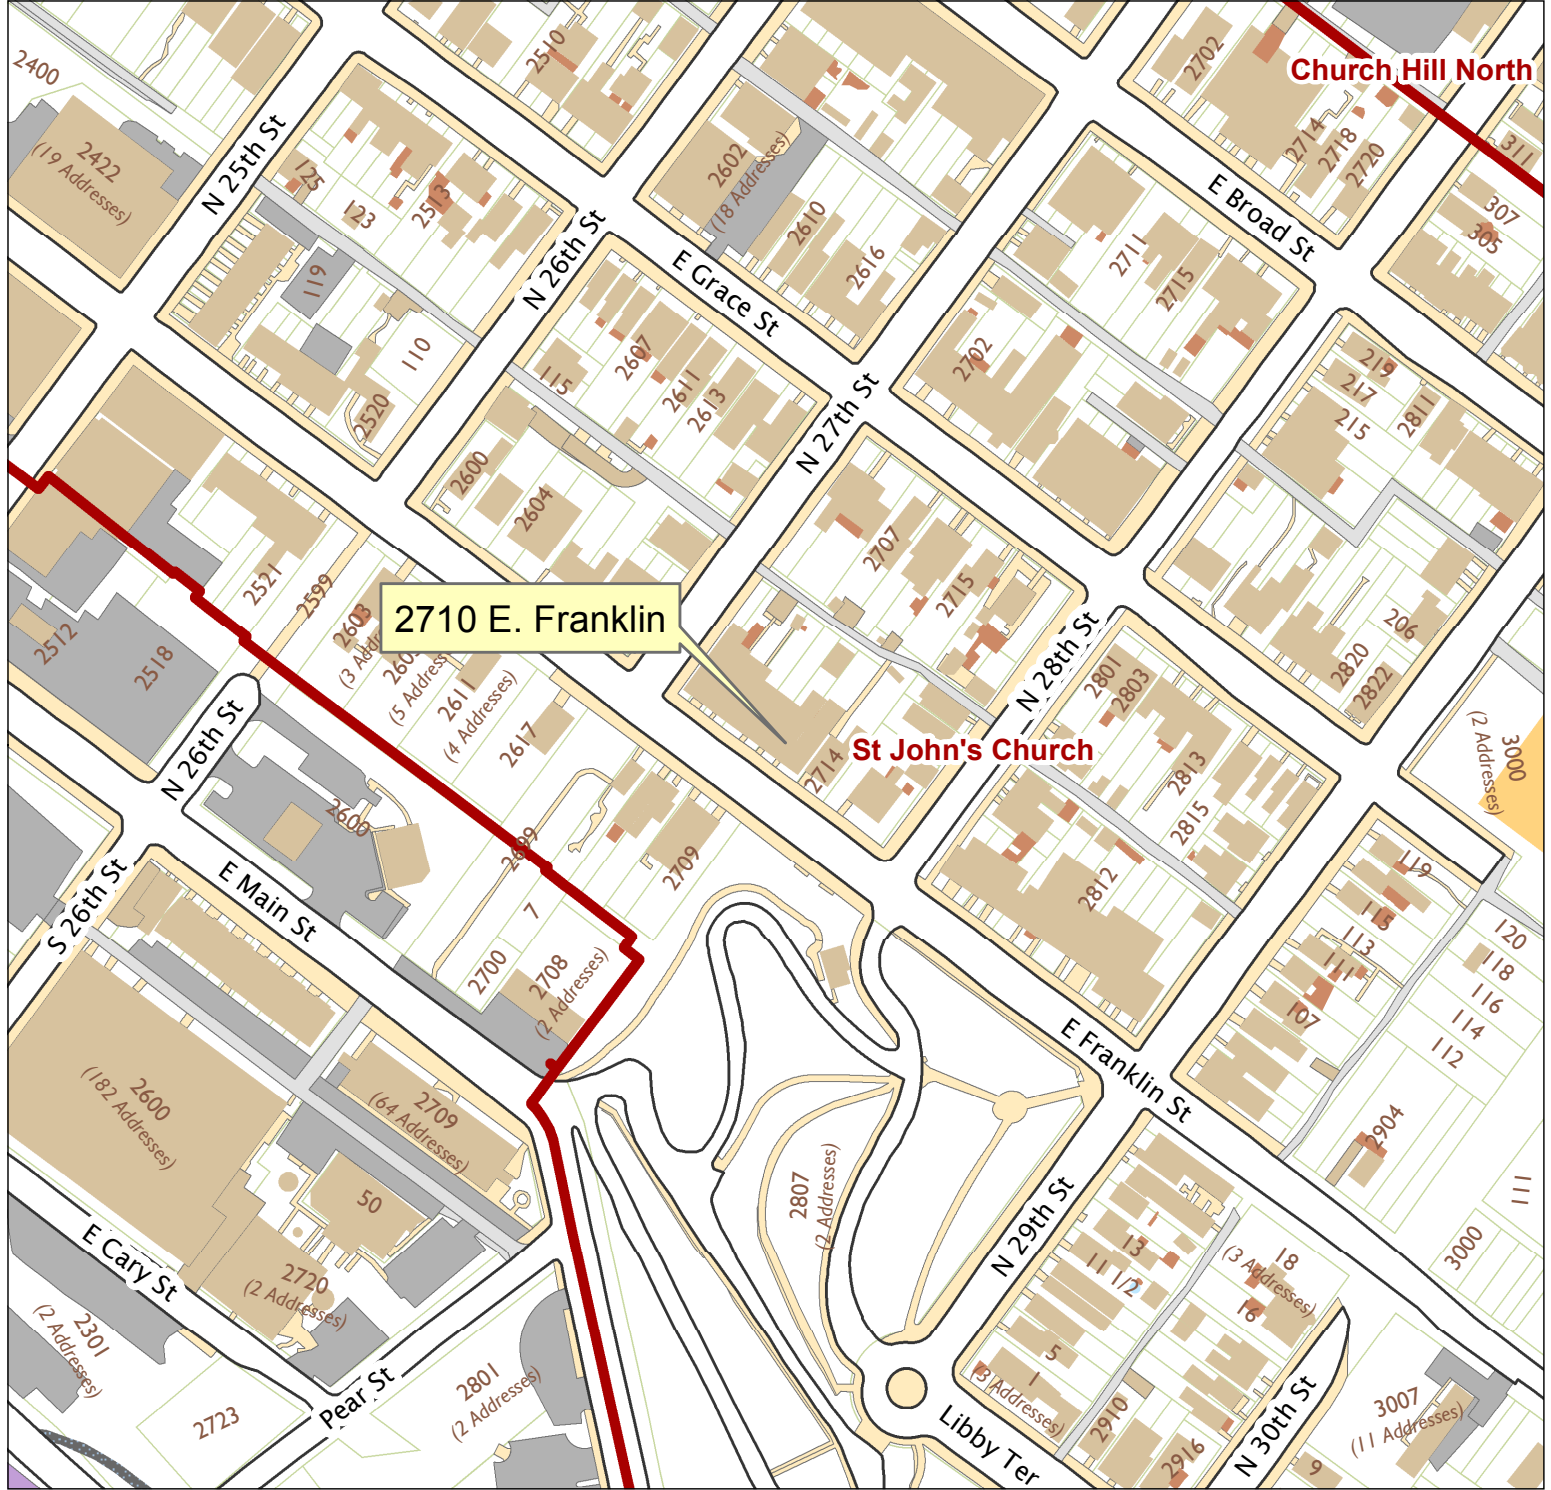

2710 E. Franklin Street

City of Richmond, VA

Geographic Information Systems

Map printed by palmquwd on 2015.04.16.

Document Path: G:\PDR\Planning & Preservation\CAR\Applications\Base Maps\Base Map.mxd

Disclaimer:
The City of Richmond assumes no liability either for any errors, omissions, or inaccuracies in the information provided regardless of the cause of such or for any decision made, action taken, or action not taken by the user in reliance upon any maps or information provided herein.