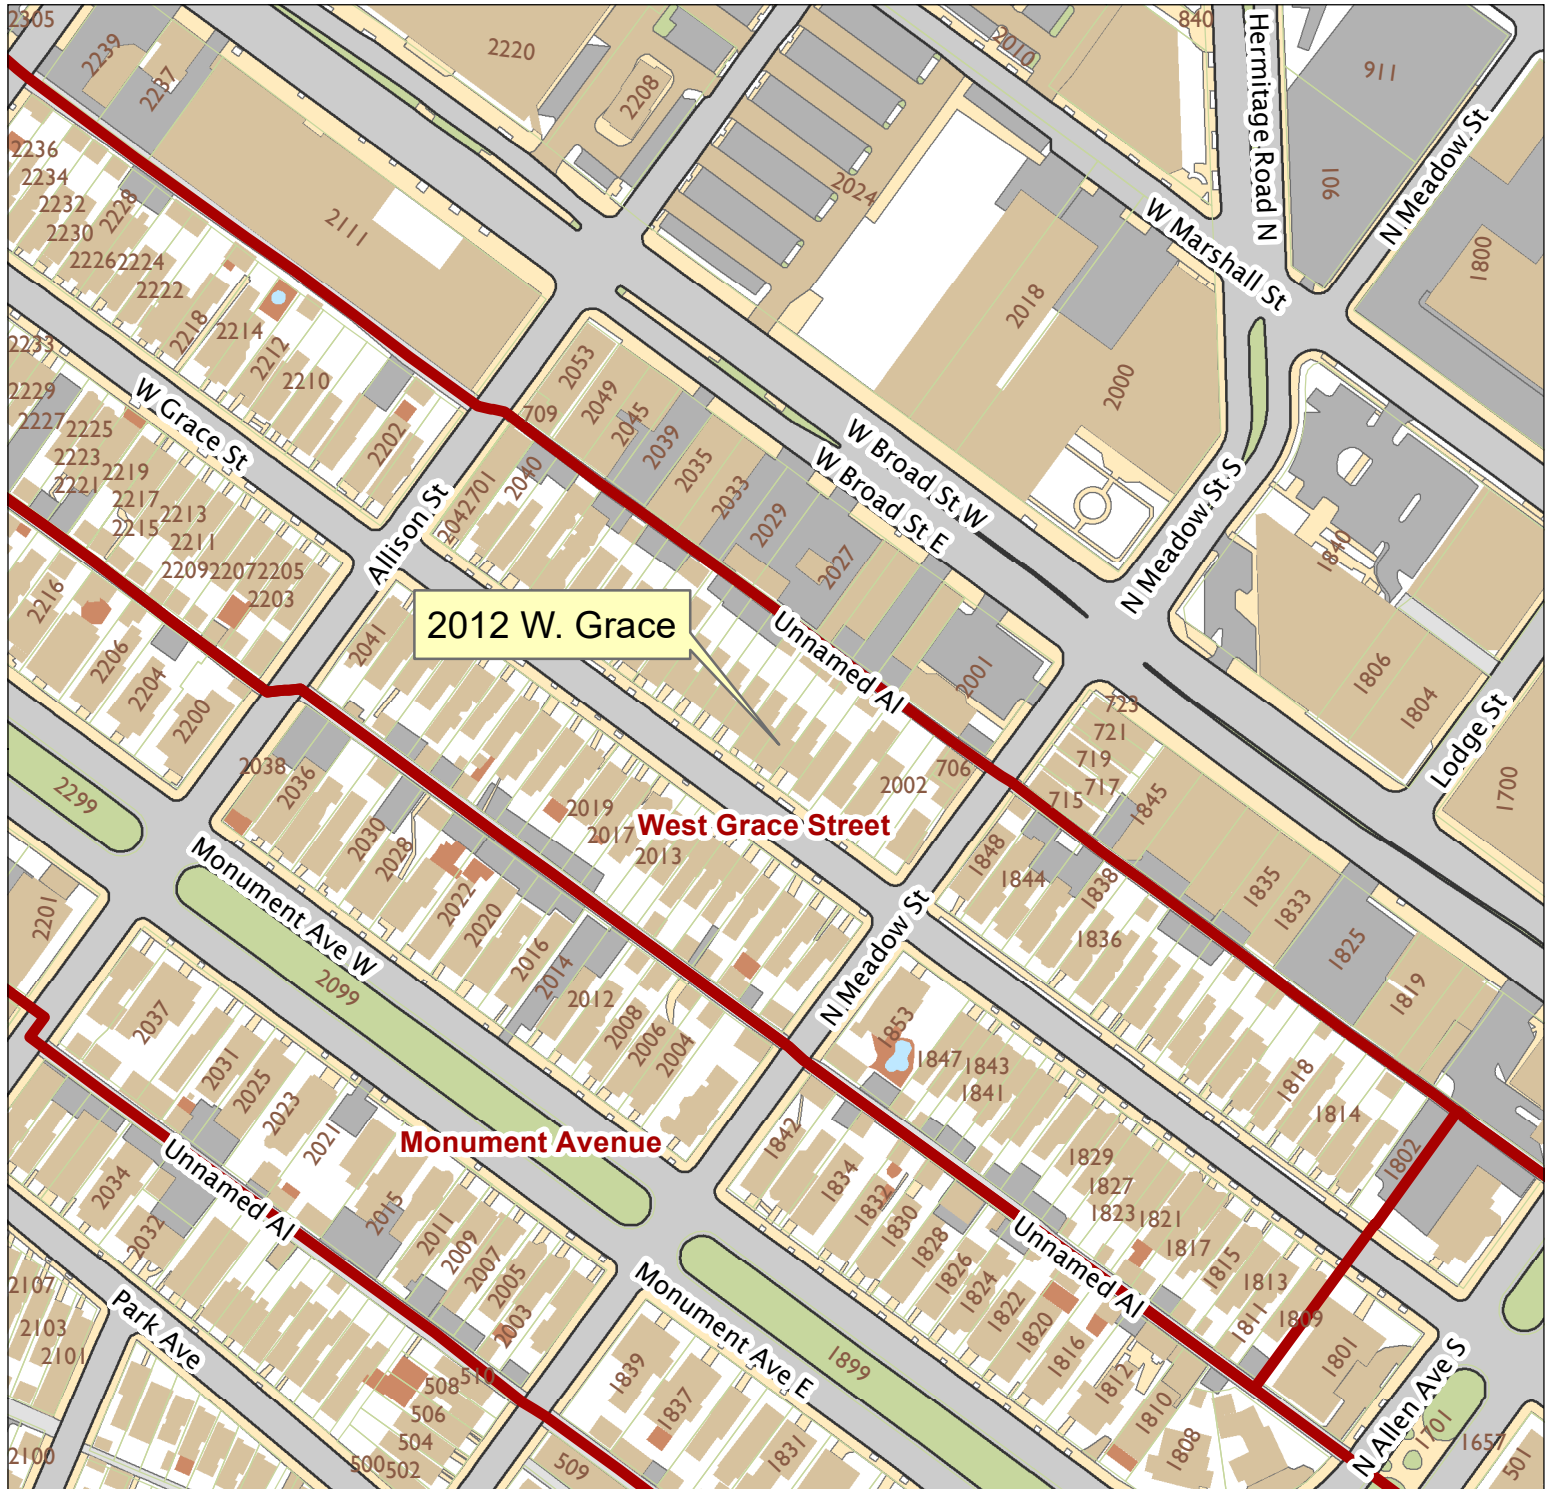

# 2012 West Grace Street

City of Richmond, VA

Geographic Information Systems

2012 W. Grace

West Grace Street

Monument Avenue

1 inch = 200 feet

Map printed by jonescl2 on 2019.03.07.

Document Path: G:\PDR\Planning & Preservation\CAR\Meetings\00 Current Meeting\Base Maps\Tools\Base Map.mxd

Disclaimer:  
The City of Richmond assumes no liability either for any errors, omissions, or inaccuracies in the information provided regardless of the cause of such or for any decision made, action taken, or action not taken by the user in reliance upon any maps or information provided herein.

Location Reference