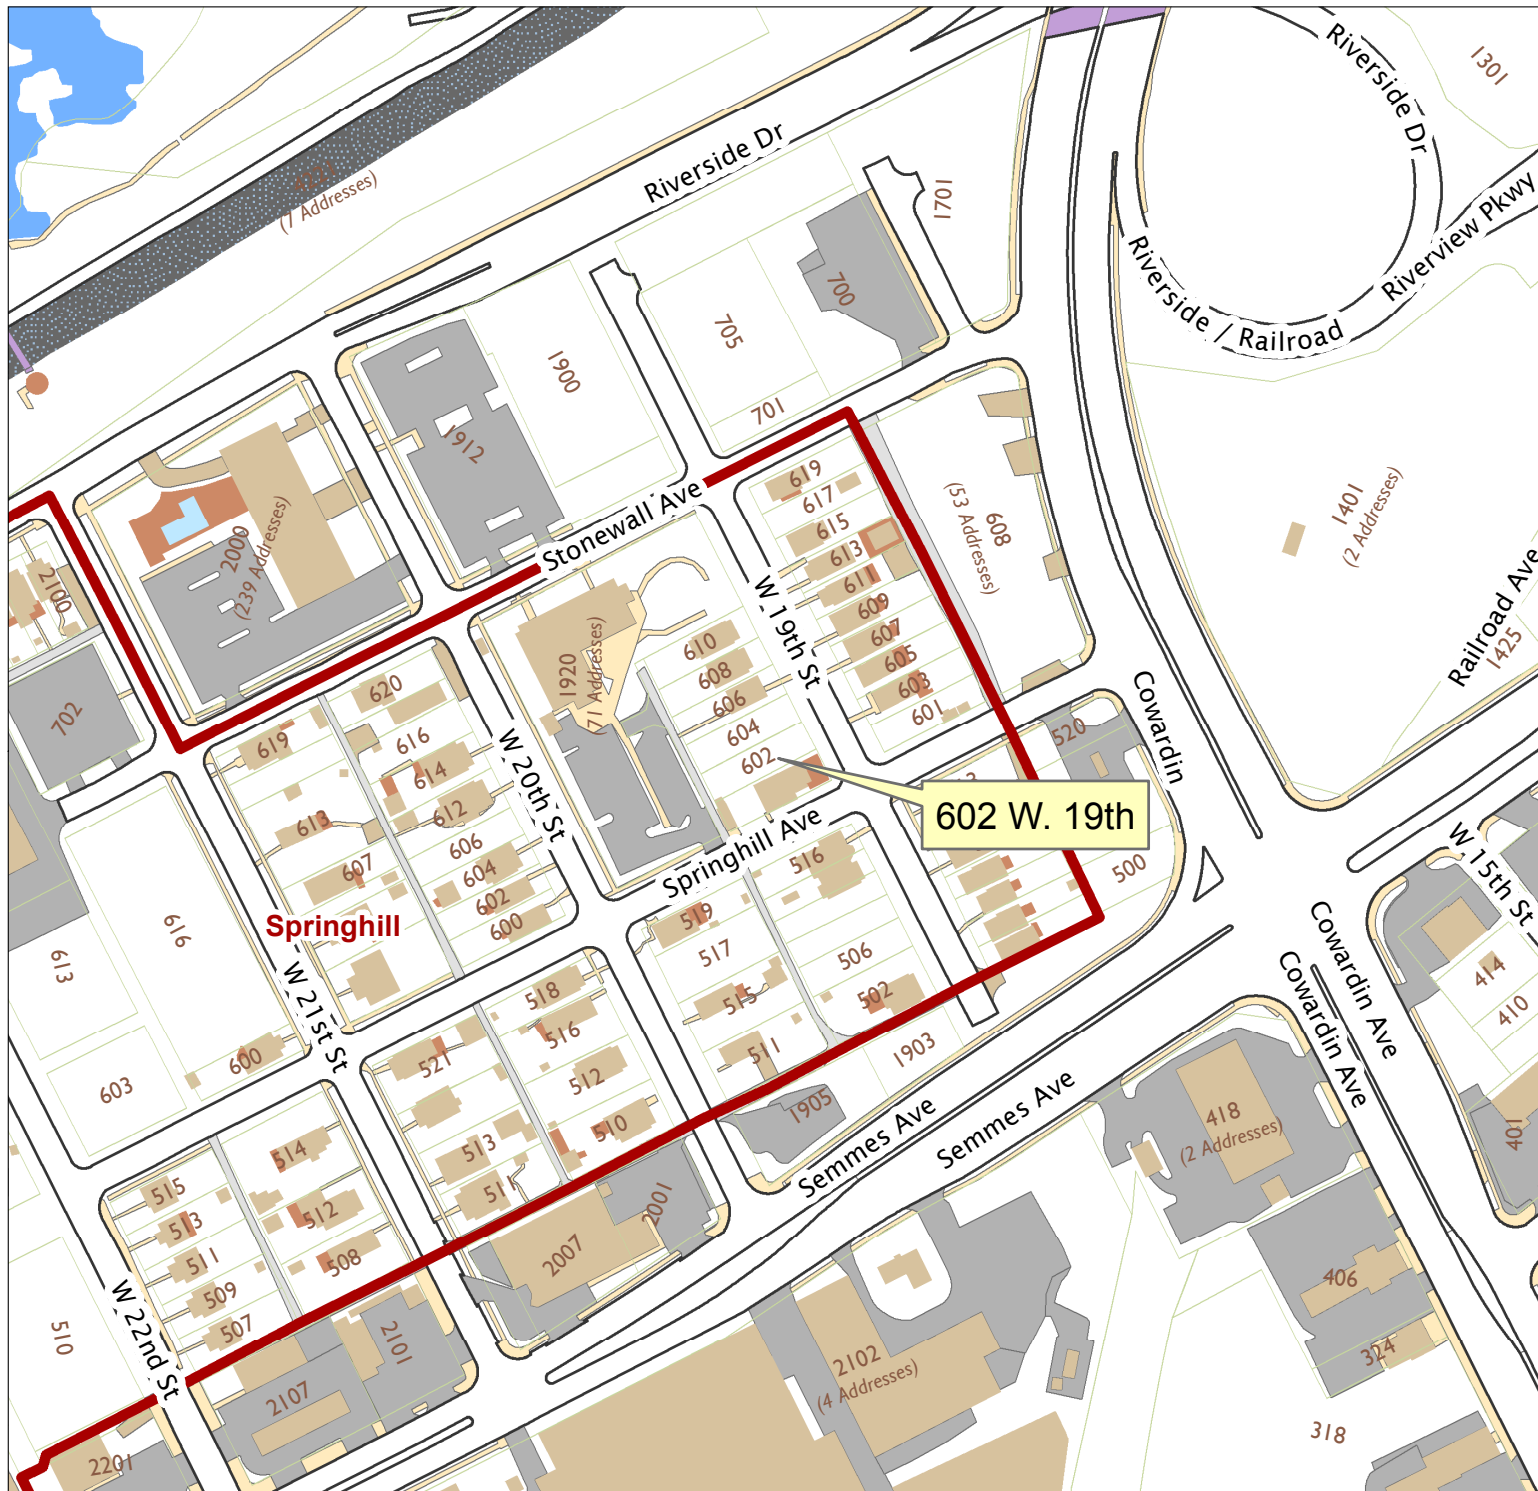

602 W. 19th

City of Richmond, VA

Geographic Information Systems

1 inch = 200 feet

Map printed by jeffricr on 2017.01.17.

Document Path: \\Dit-file02-pv\commdev\$\PDR\Planning & Preservation\CAR\Applications\Base Maps\Base Map.mxd

Disclaimer:

The City of Richmond assumes no liability either for any errors, omissions, or inaccuracies in the information provided regardless of the cause of such or for any decision made, action taken, or action not taken by the user in reliance upon any maps or information provided herein.

Location Reference