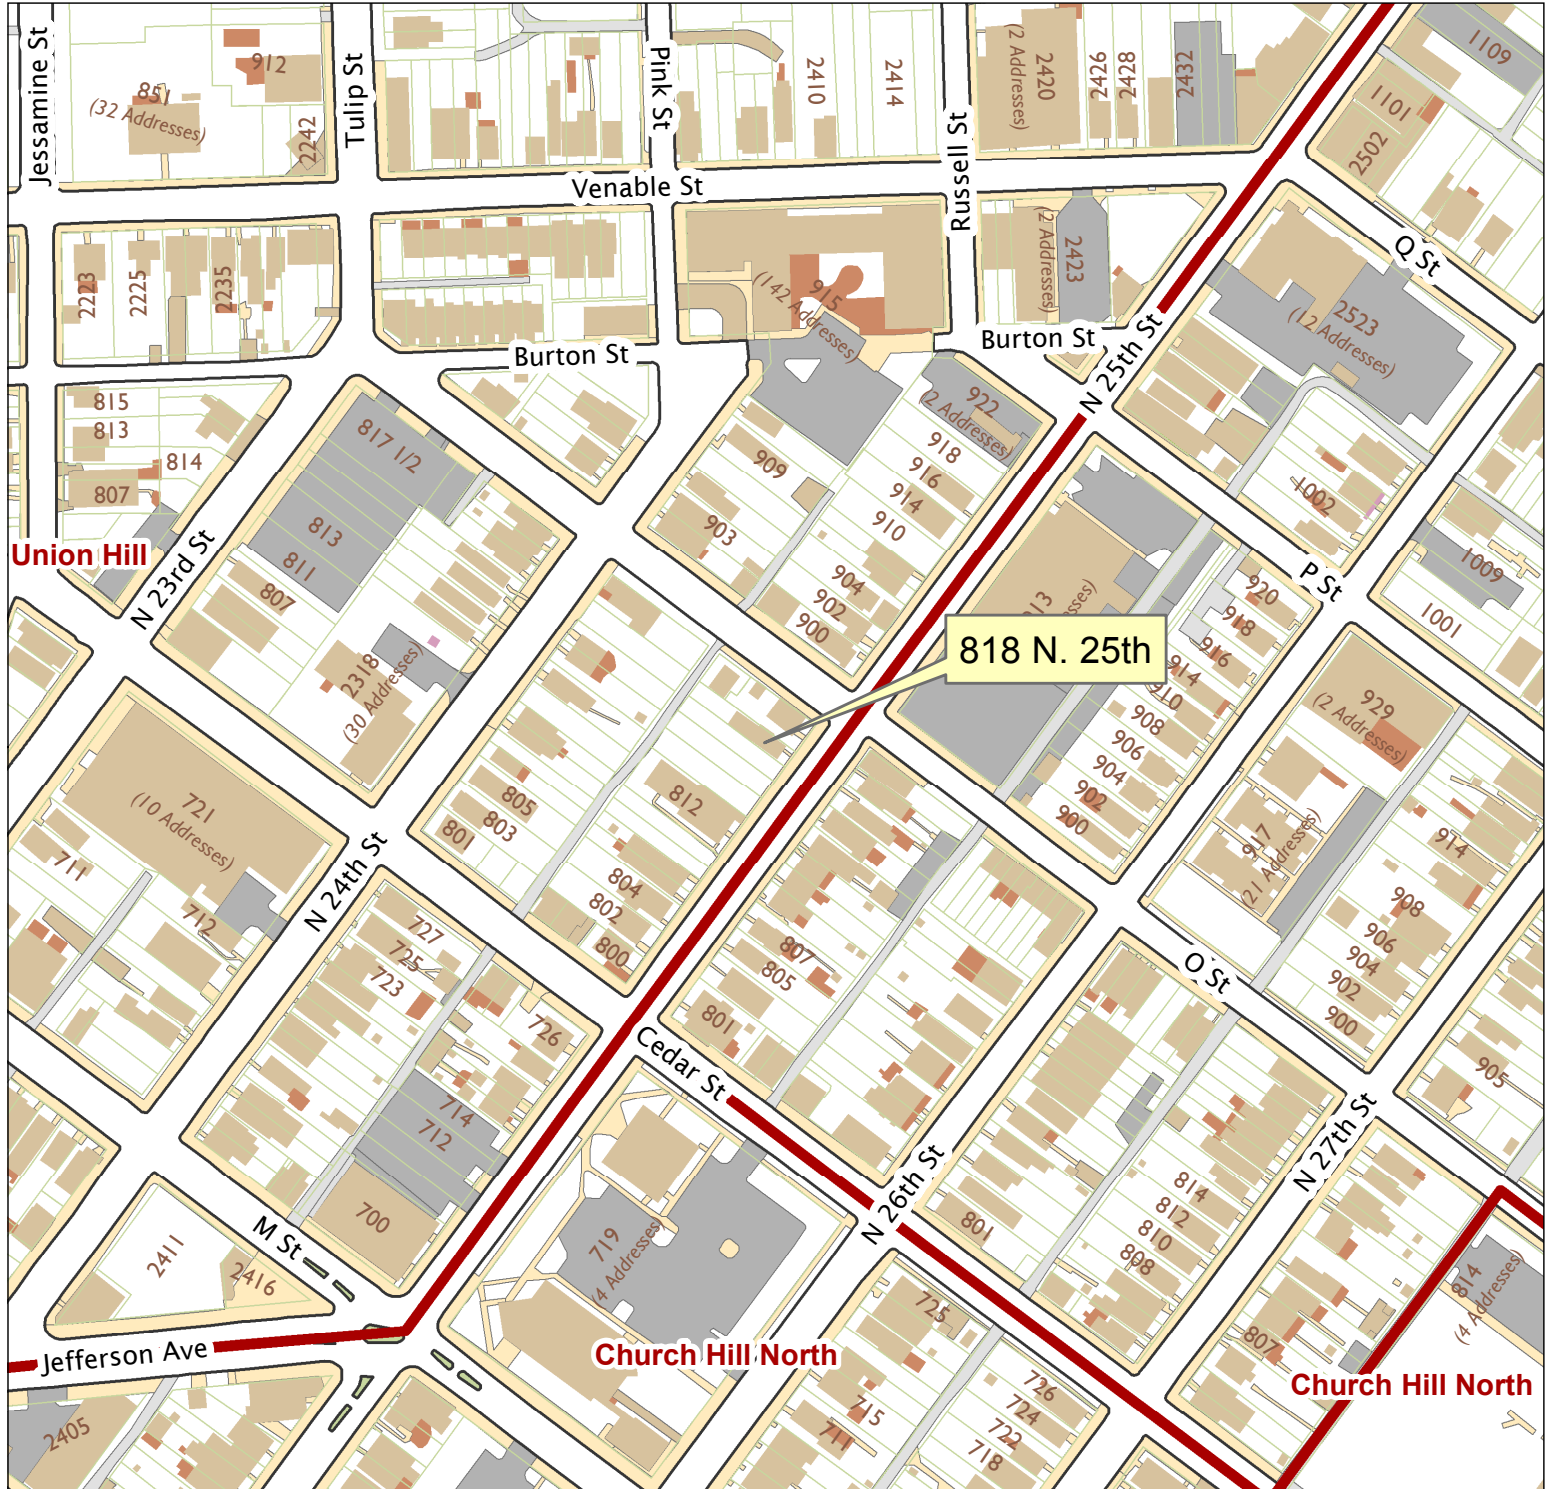

# 818 N. 25th St

City of Richmond, VA

Geographic Information Systems

Map printed by palmquwd on 2018.03.22.

Document Path: G:\PDR\Planning & Preservation\CAR\Applications\Base Maps\Base Map.mxd

Disclaimer:  
The City of Richmond assumes no liability either for any errors, omissions, or inaccuracies in the information provided regardless of the cause of such or for any decision made, action taken, or action not taken by the user in reliance upon any maps or information provided herein.