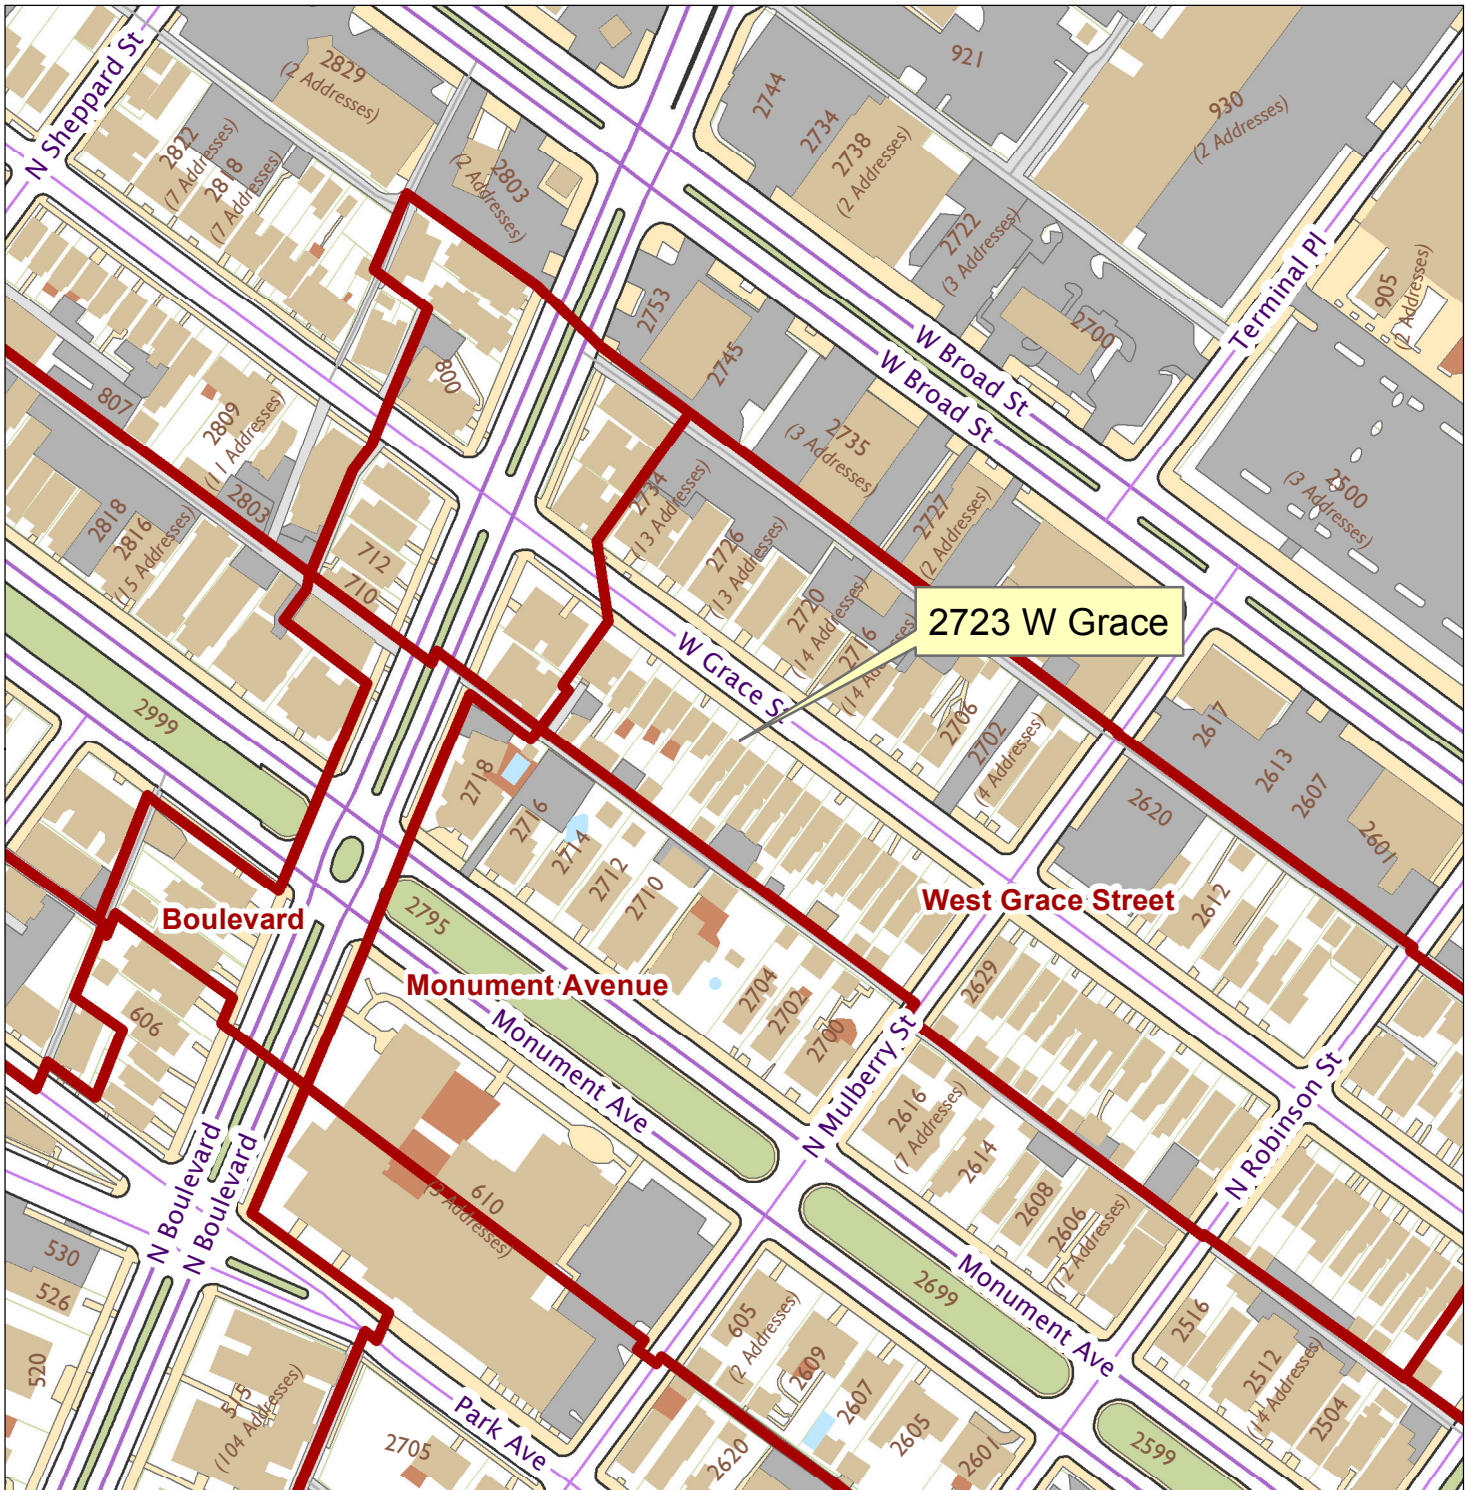

2723 W Grace St

City of Richmond, VA
Geographic Information Systems

Location Reference

Map printed by palmquwd on 2014.08.14.

Document Path: G:\PDR\Planning & Preservation\CAR\Applications\Base Maps\Base Map.mxd

Disclaimer:
The City of Richmond assumes no liability either for any errors, omissions, or inaccuracies in the information provided regardless of the cause of such or for any decision made, action taken, or action not taken by the user in reliance upon any maps or information provided herein.