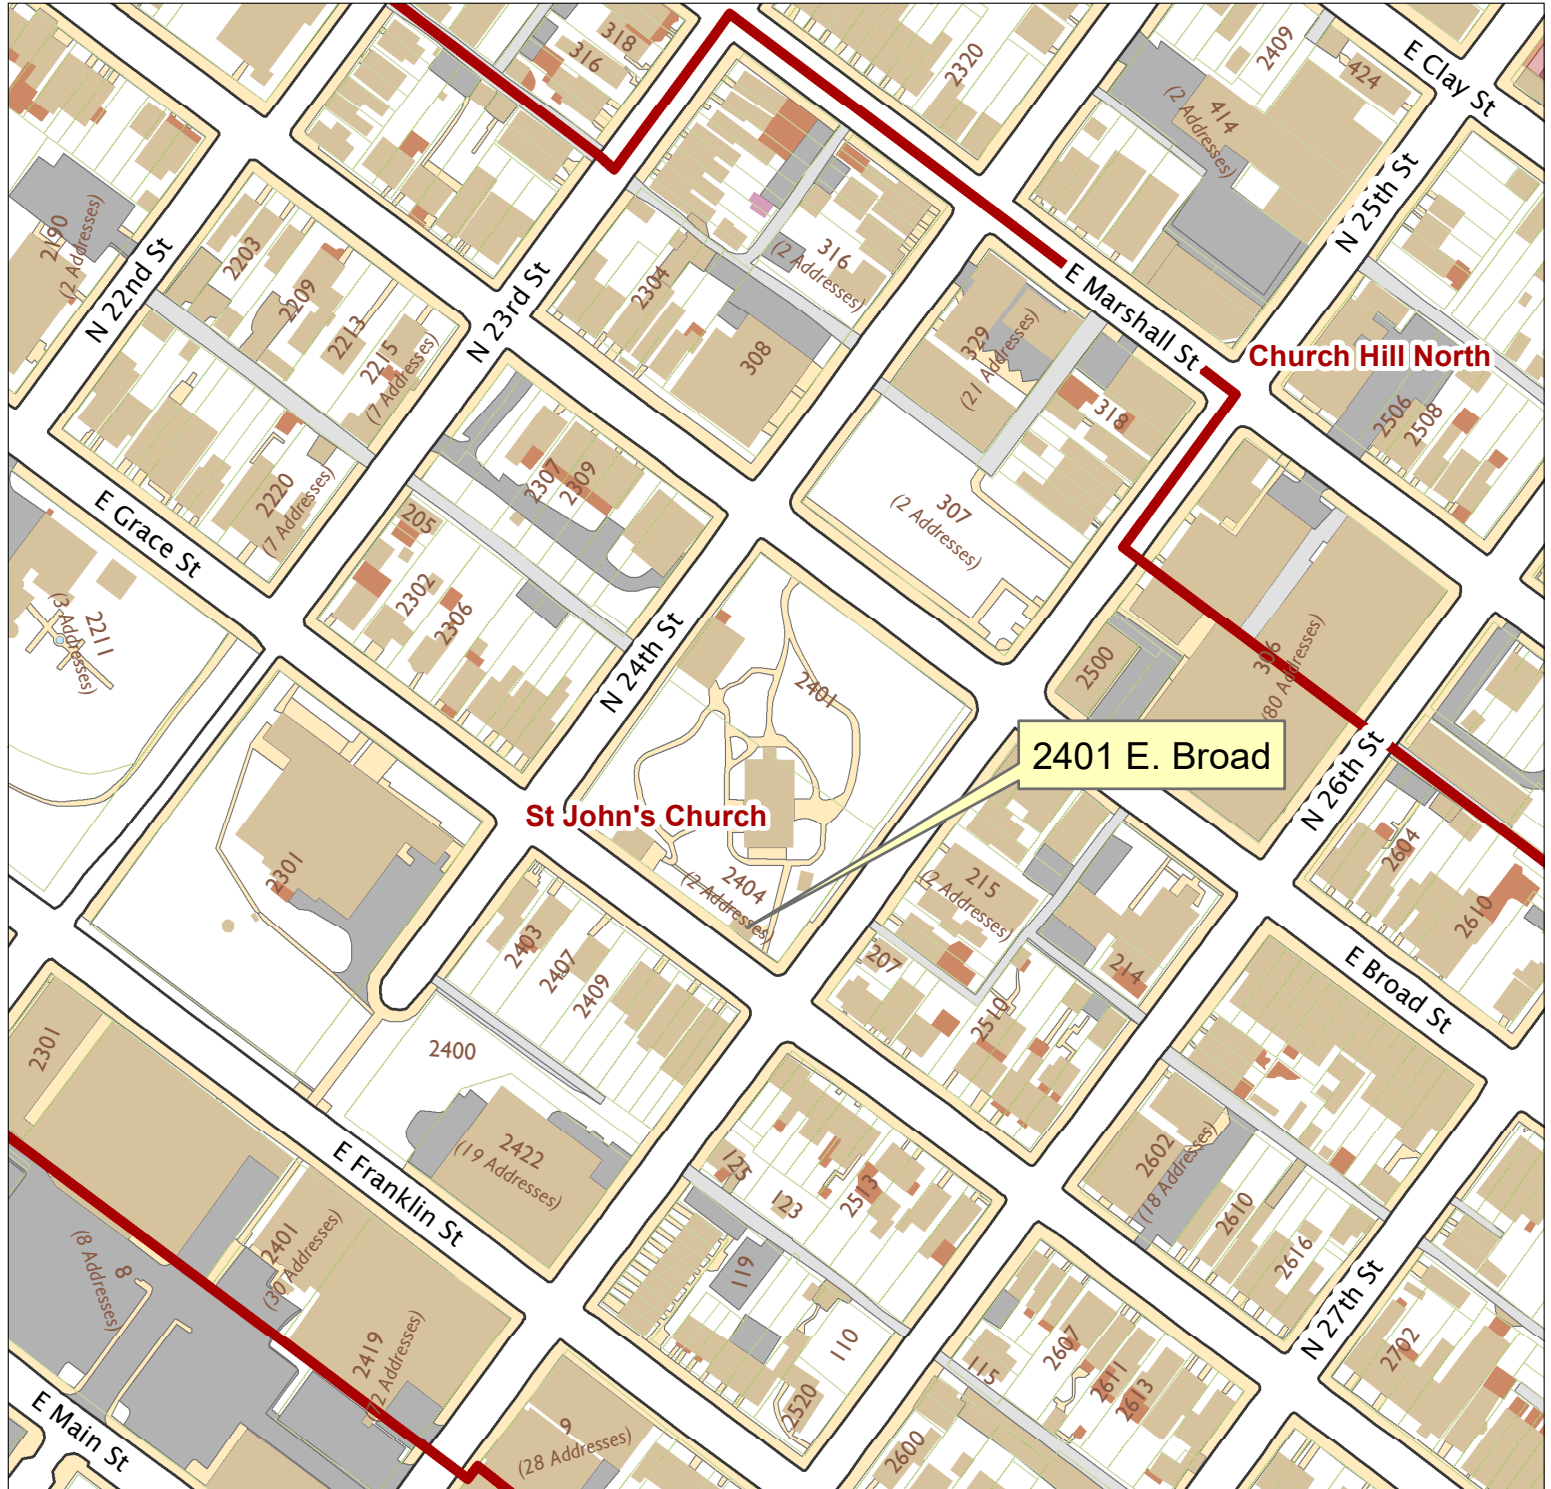

# 2401 E. Broad Street

City of Richmond, VA

Geographic Information Systems

1 inch = 200 feet

Map printed by jeffricr on 2018.07.05.

Document Path: \\Dit-file02-pv\commdev\$\PDR\Planning & Preservation\CAR\Applications\Base Maps\Base Map.mxd

**Disclaimer:**

The City of Richmond assumes no liability either for any errors, omissions, or inaccuracies in the information provided regardless of the cause of such or for any decision made, action taken, or action not taken by the user in reliance upon any maps or information provided herein.

Location Reference