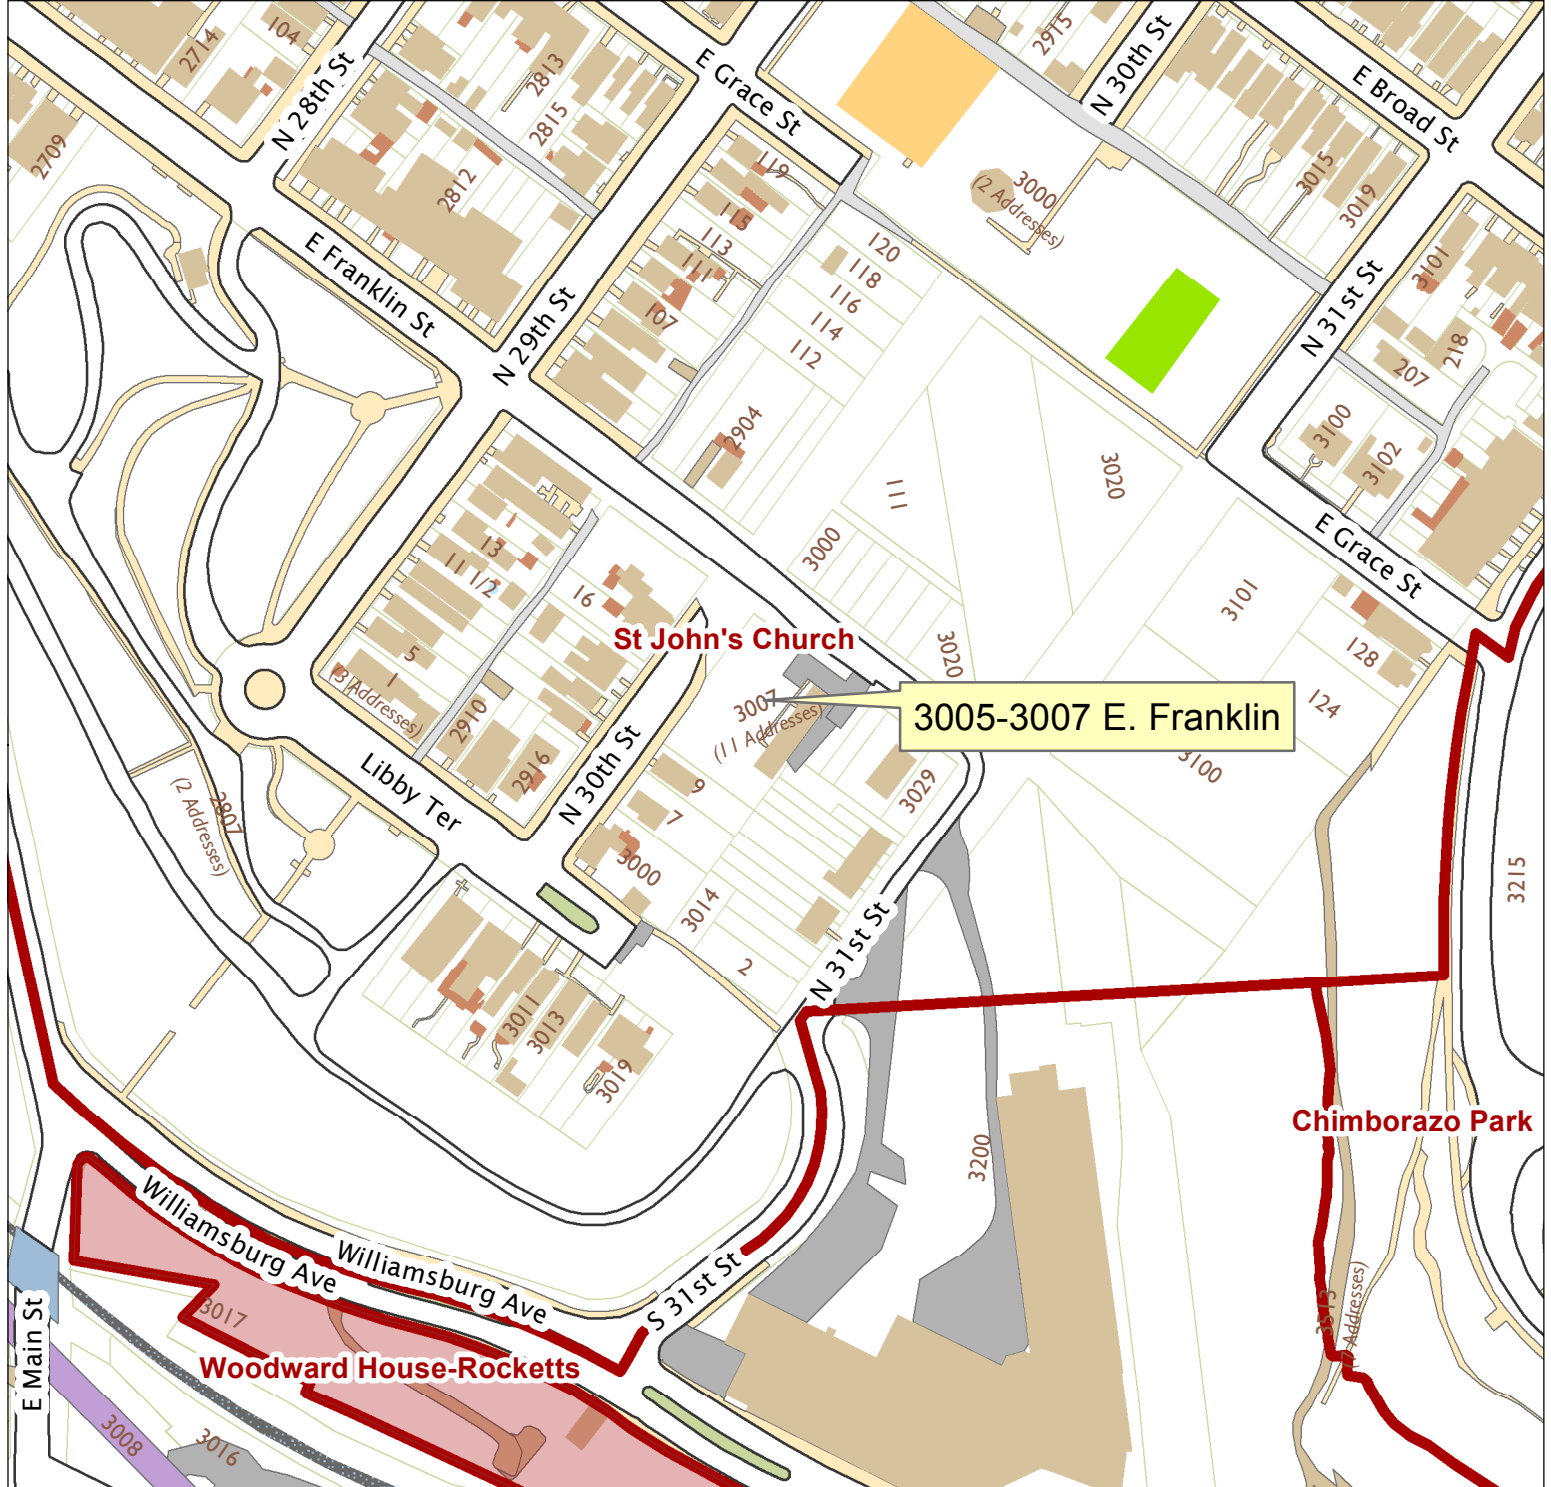

3005-3007 E. Franklin Street

City of Richmond, VA

Geographic Information Systems

1 inch = 200 feet

Map printed by palmquwd on 2016.10.13.

Document Path: G:\PDR\Planning & Preservation\CAR\Applications\Base Maps\Base Map.mxd

Disclaimer:
The City of Richmond assumes no liability either for any errors, omissions, or inaccuracies in the information provided regardless of the cause of such or for any decision made, action taken, or action not taken by the user in reliance upon any maps or information provided herein.

Location Reference