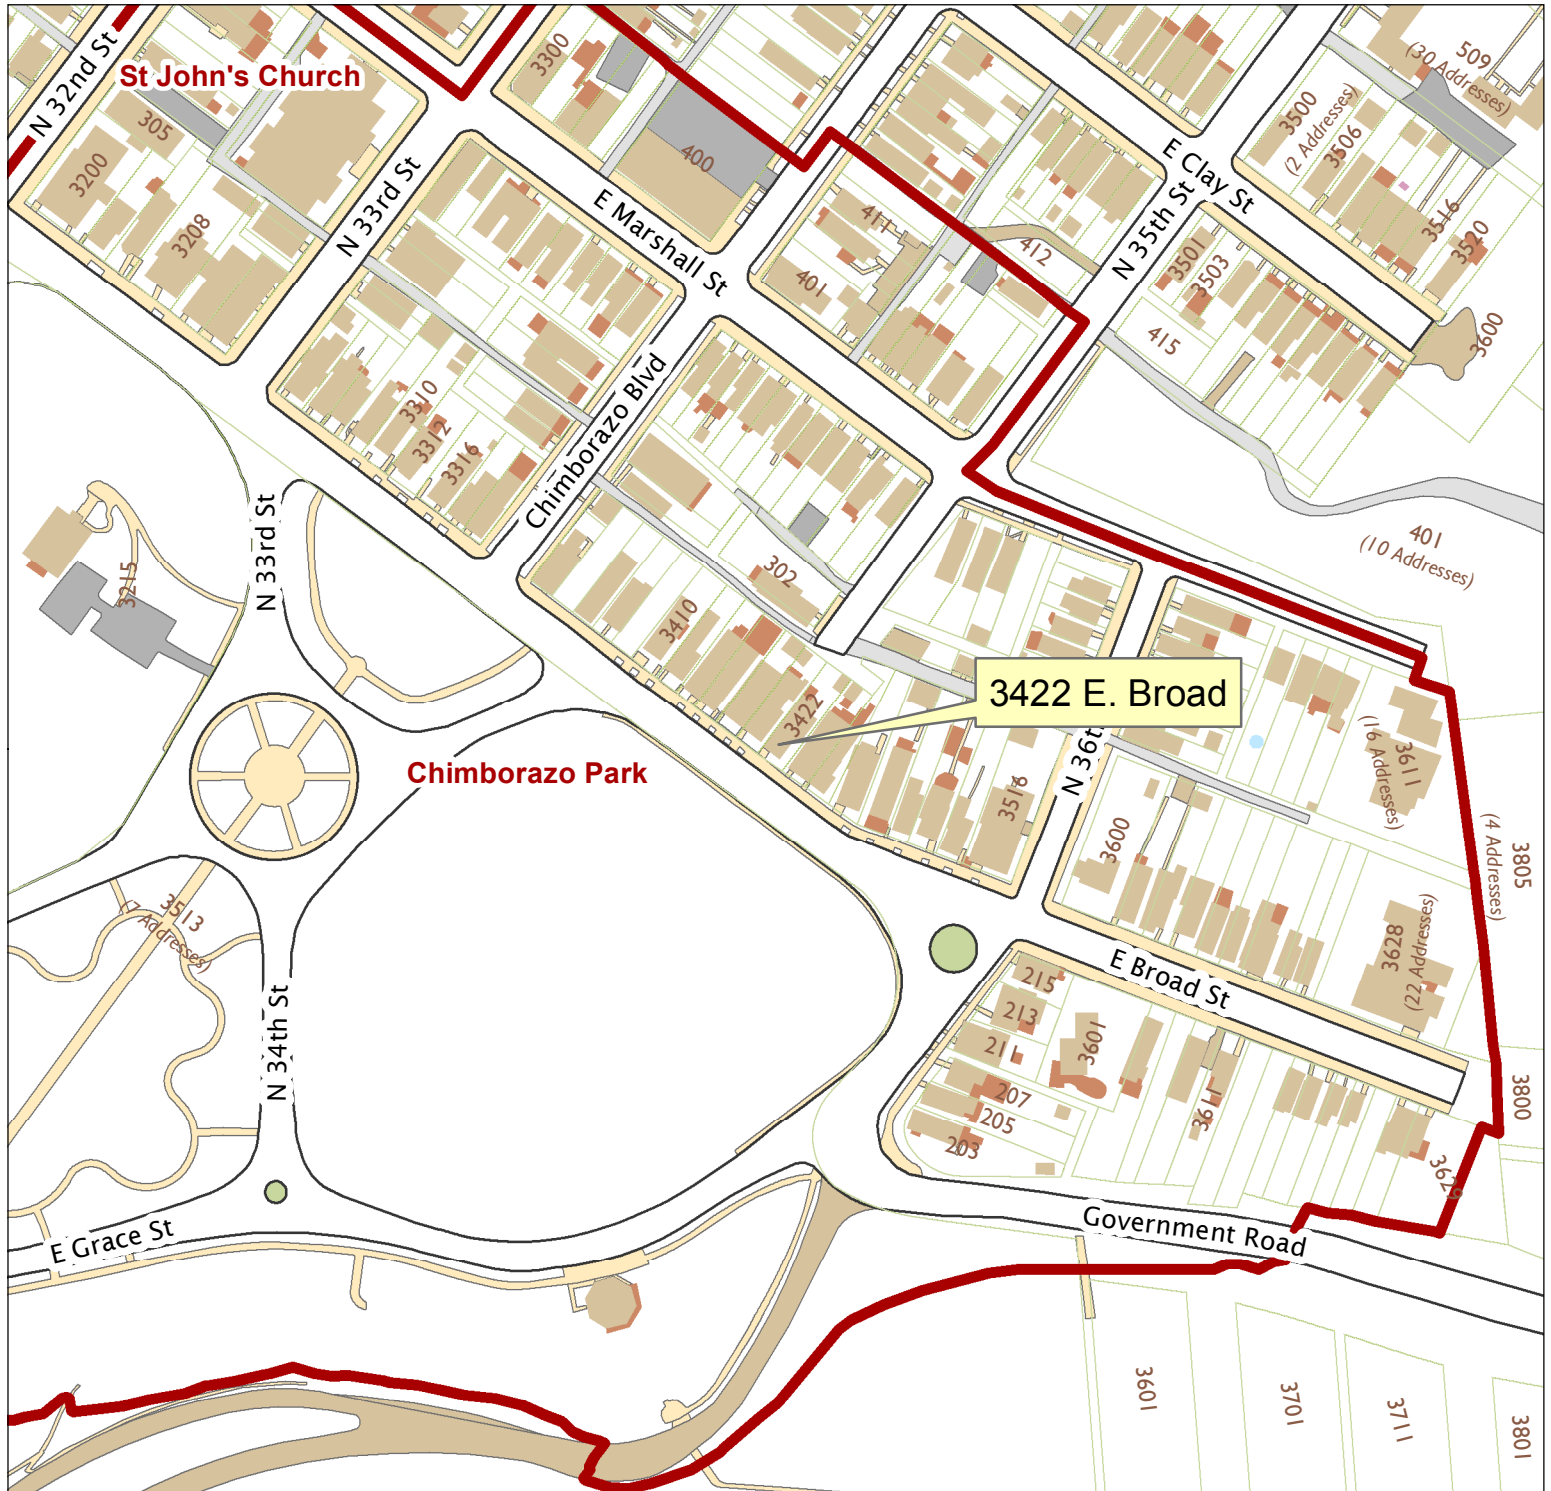

# 3422 E. Broad Street

City of Richmond, VA

Geographic Information Systems

Map printed by jonescl2 on 2018.09.11.

Document Path: G:\PDR\Planning & Preservation\CAR\Meetings\00 Current Meeting\Base Maps\Tools\Base Map.mxd

Disclaimer:  
The City of Richmond assumes no liability either for any errors, omissions, or inaccuracies in the information provided regardless of the cause of such or for any decision made, action taken, or action not taken by the user in reliance upon any maps or information provided herein.