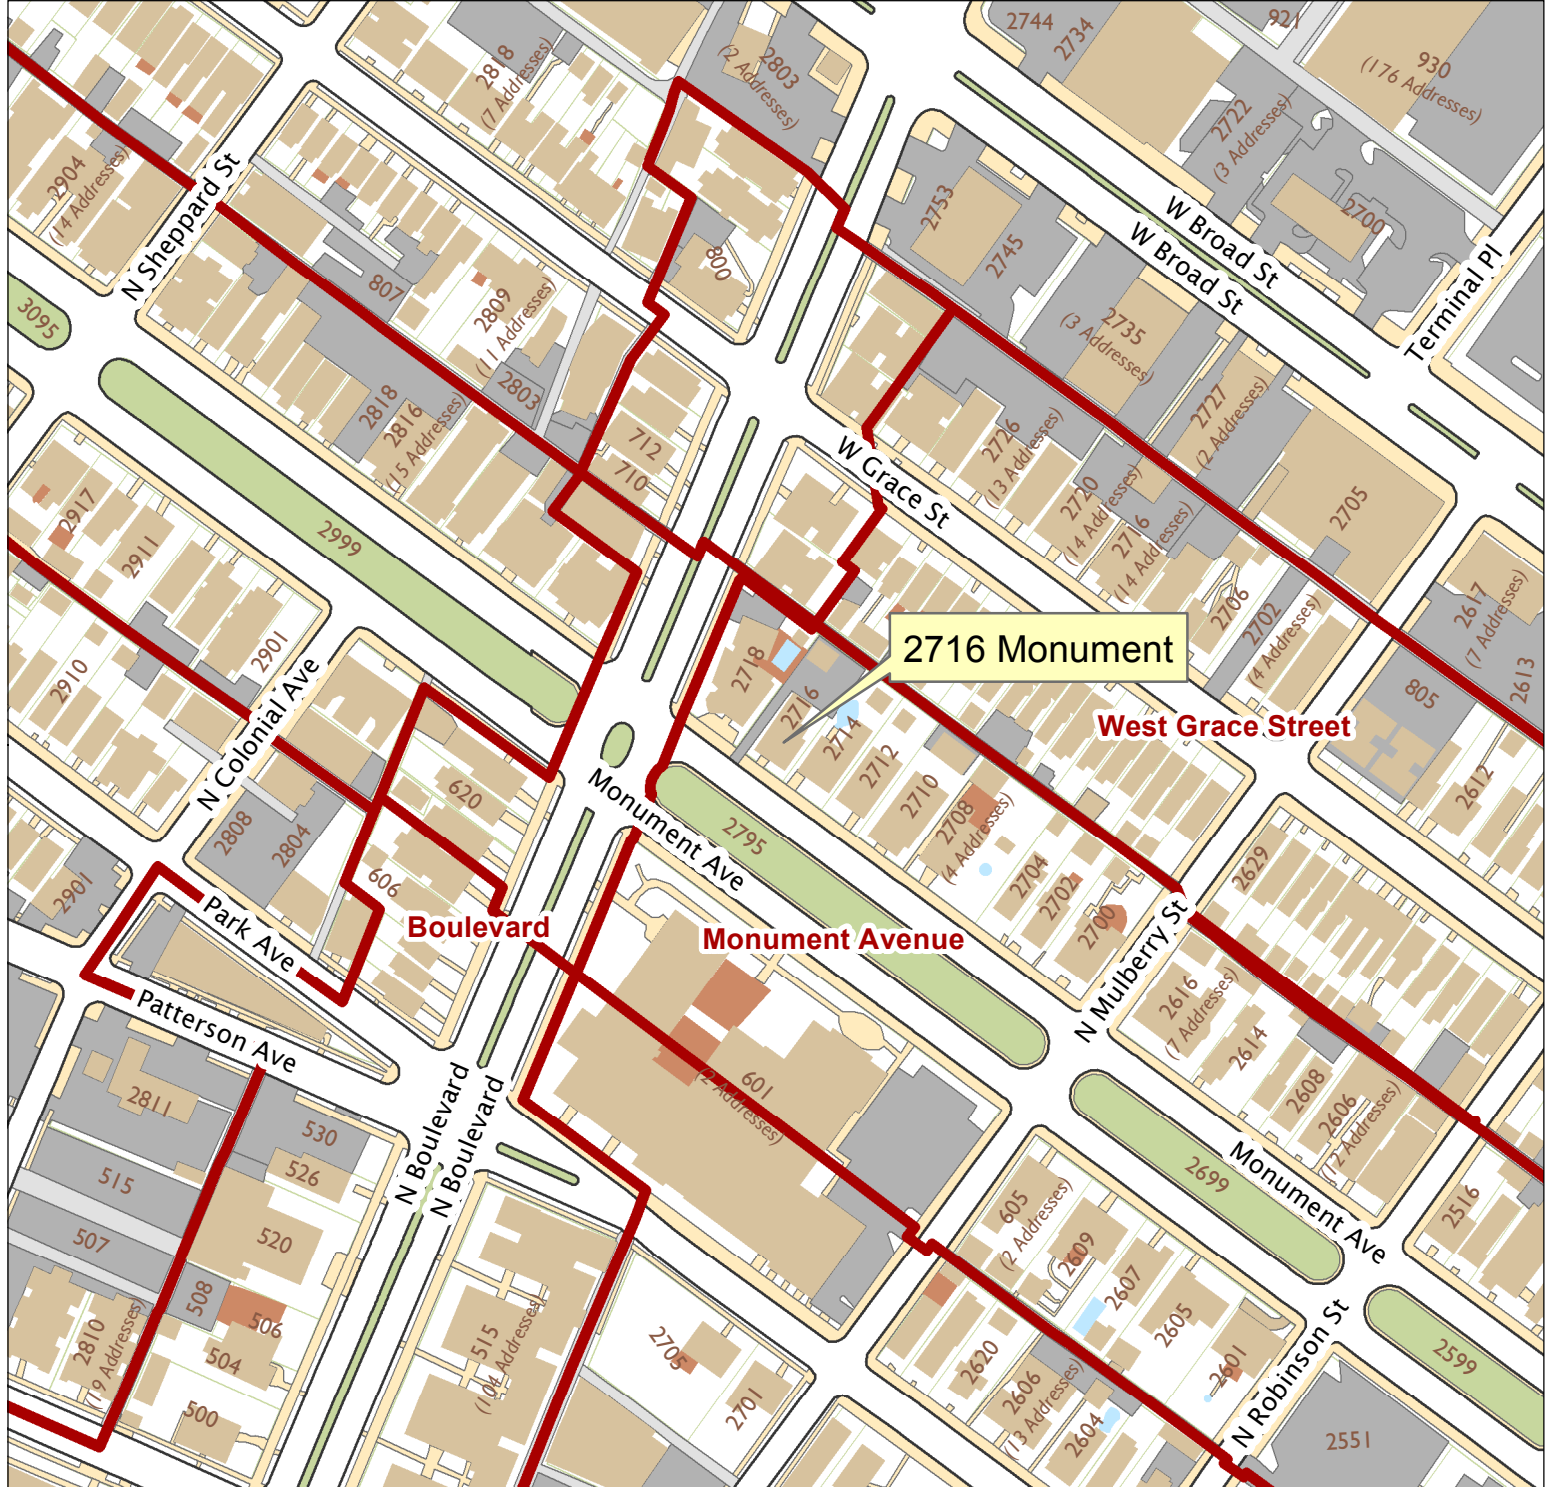

2716 Monument Avenue

City of Richmond, VA

Geographic Information Systems

Map printed by palmquwd on 2016.03.10.

Document Path: G:\PDR\Planning & Preservation\CAR\Applications\Base Maps\Base Map.mxd

Disclaimer:
The City of Richmond assumes no liability either for any errors, omissions, or inaccuracies in the information provided regardless of the cause of such or for any decision made, action taken, or action not taken by the user in reliance upon any maps or information provided herein.