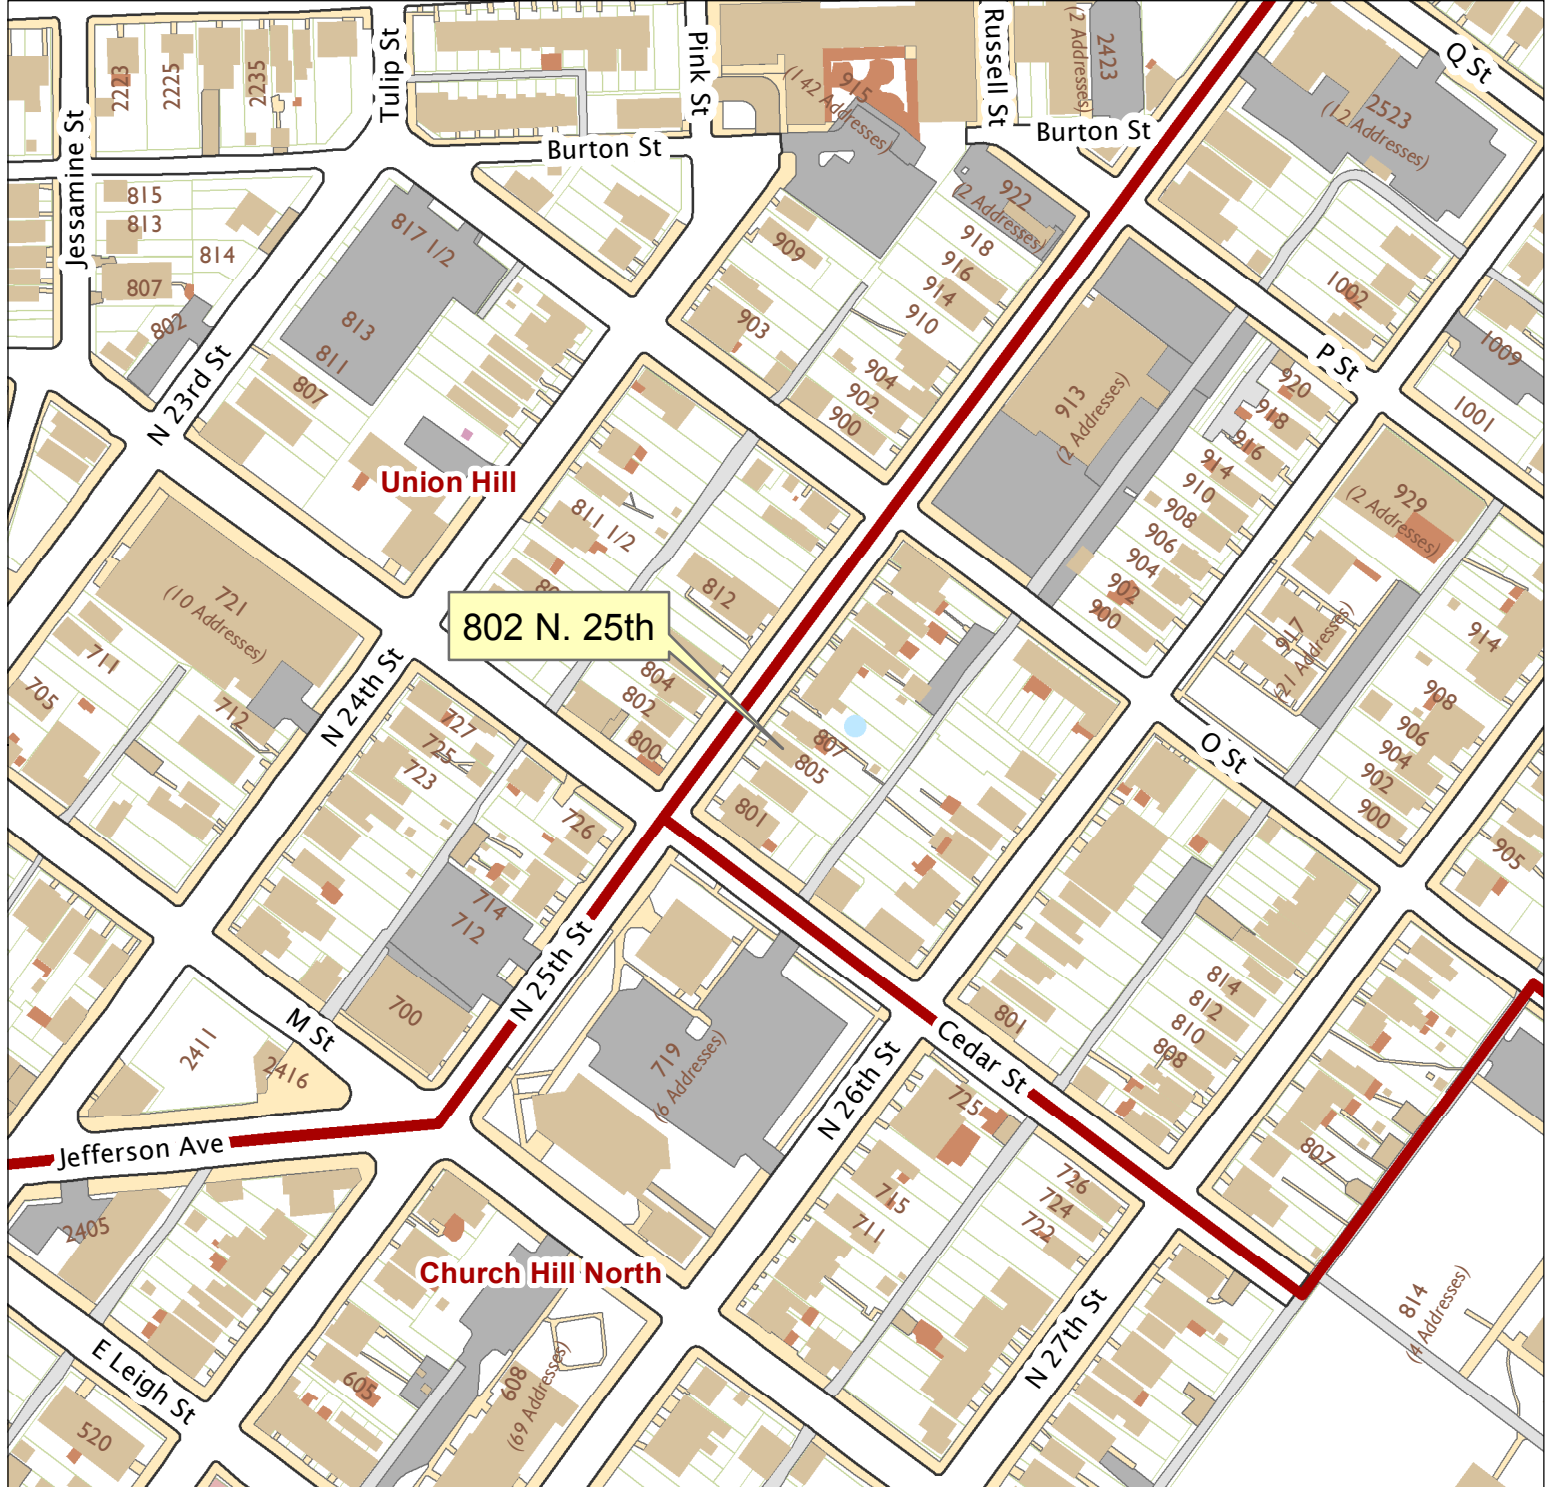

802 N. 25th Street

City of Richmond, VA

Geographic Information Systems

1 inch = 200 feet

Map printed by palmquwd on 2016.01.13.

Document Path: G:\PDR\Planning & Preservation\CAR\Applications\Base Maps\Base Map.mxd

Disclaimer:

The City of Richmond assumes no liability either for any errors, omissions, or inaccuracies in the information provided regardless of the cause of such or for any decision made, action taken, or action not taken by the user in reliance upon any maps or information provided herein.

Location Reference