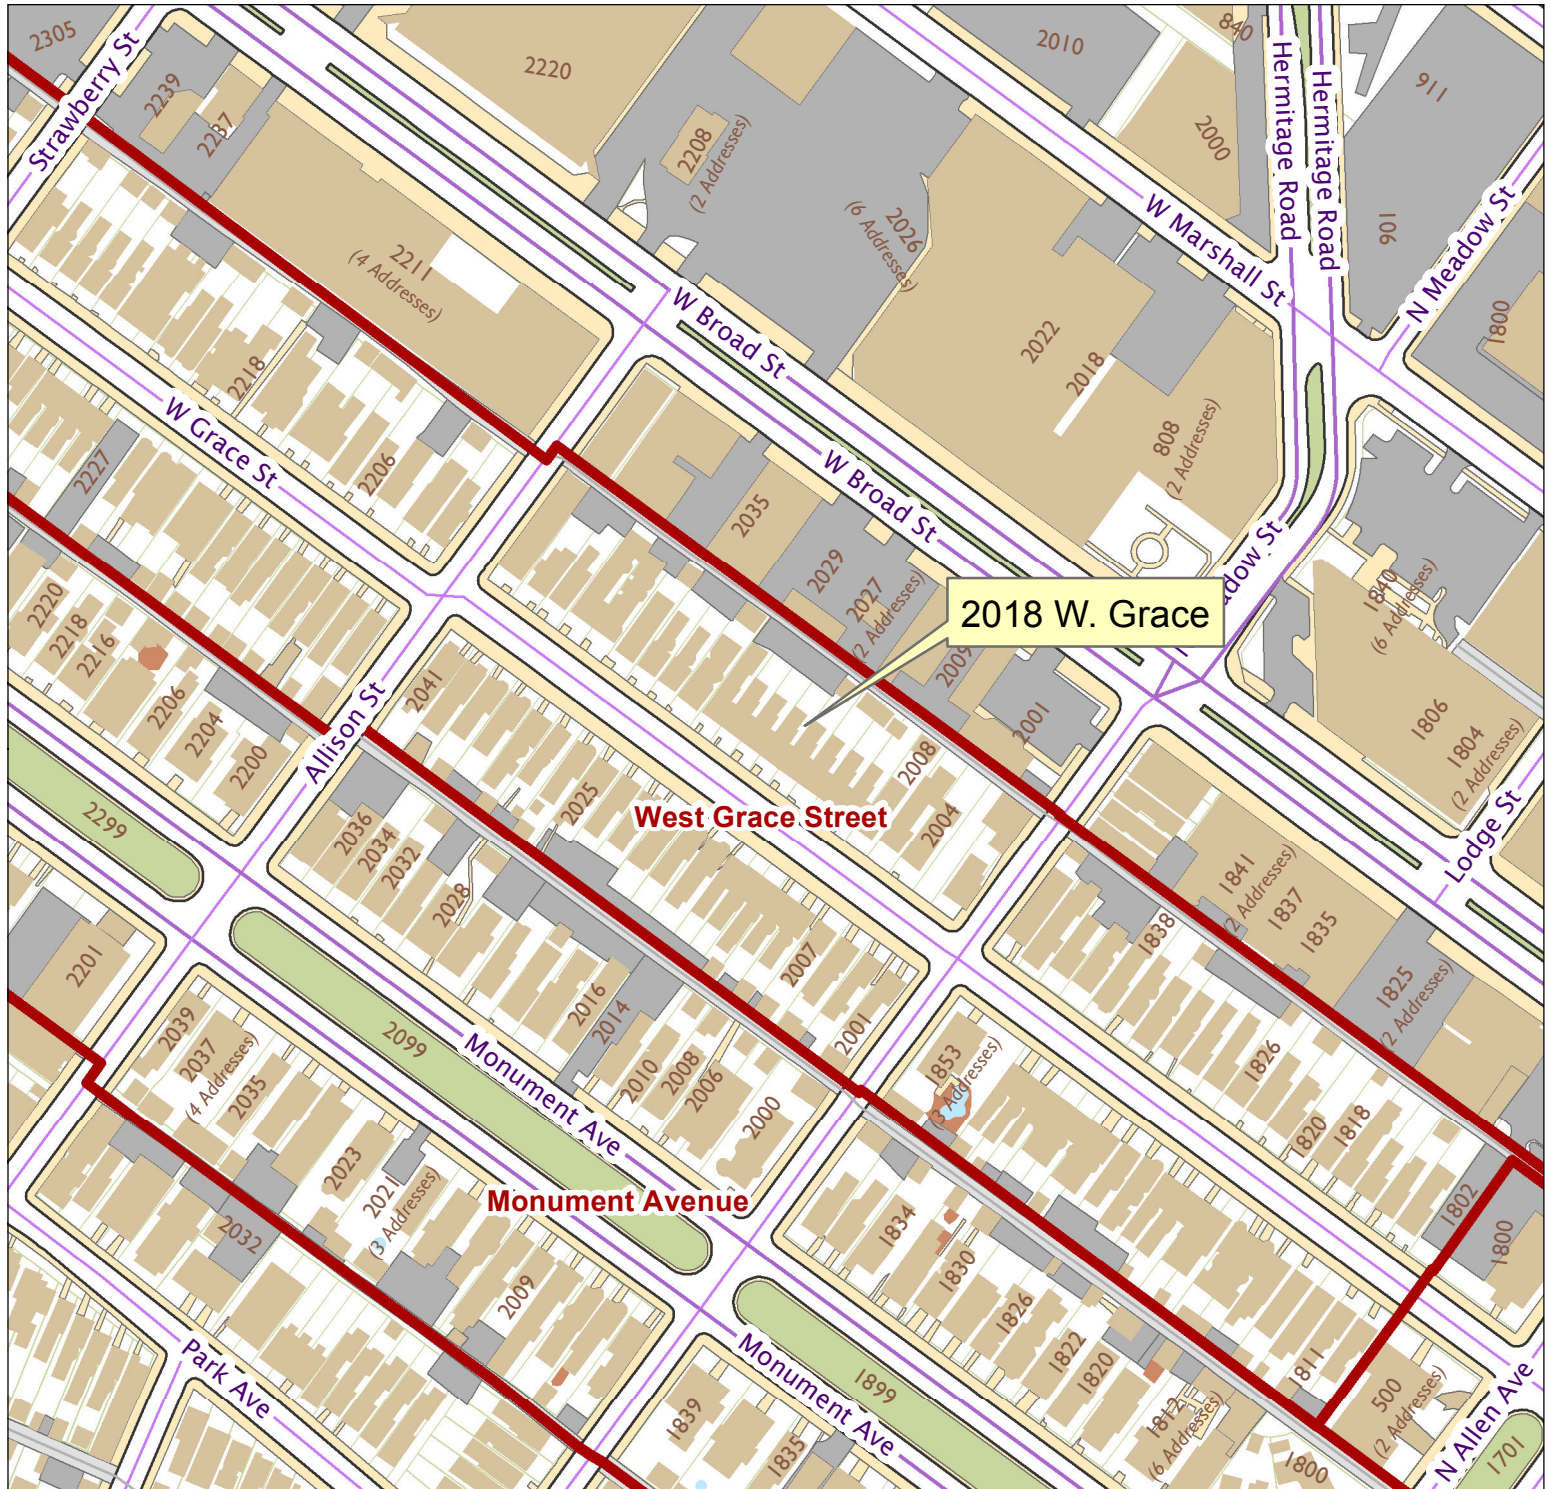

# 2018 W. Grace Street

City of Richmond, VA

Geographic Information Systems

2018 W. Grace

West Grace Street

Monument Avenue

1 inch = 200 feet

Map printed by palmquwd on 2014.09.03.

Document Path: G:\PDR\Planning & Preservation\CAR\Applications\Base Maps\Base Map.mxd

Disclaimer:

The City of Richmond assumes no liability either for any errors, omissions, or inaccuracies in the information provided regardless of the cause of such or for any decision made, action taken, or action not taken by the user in reliance upon any maps or information provided herein.

Location Reference