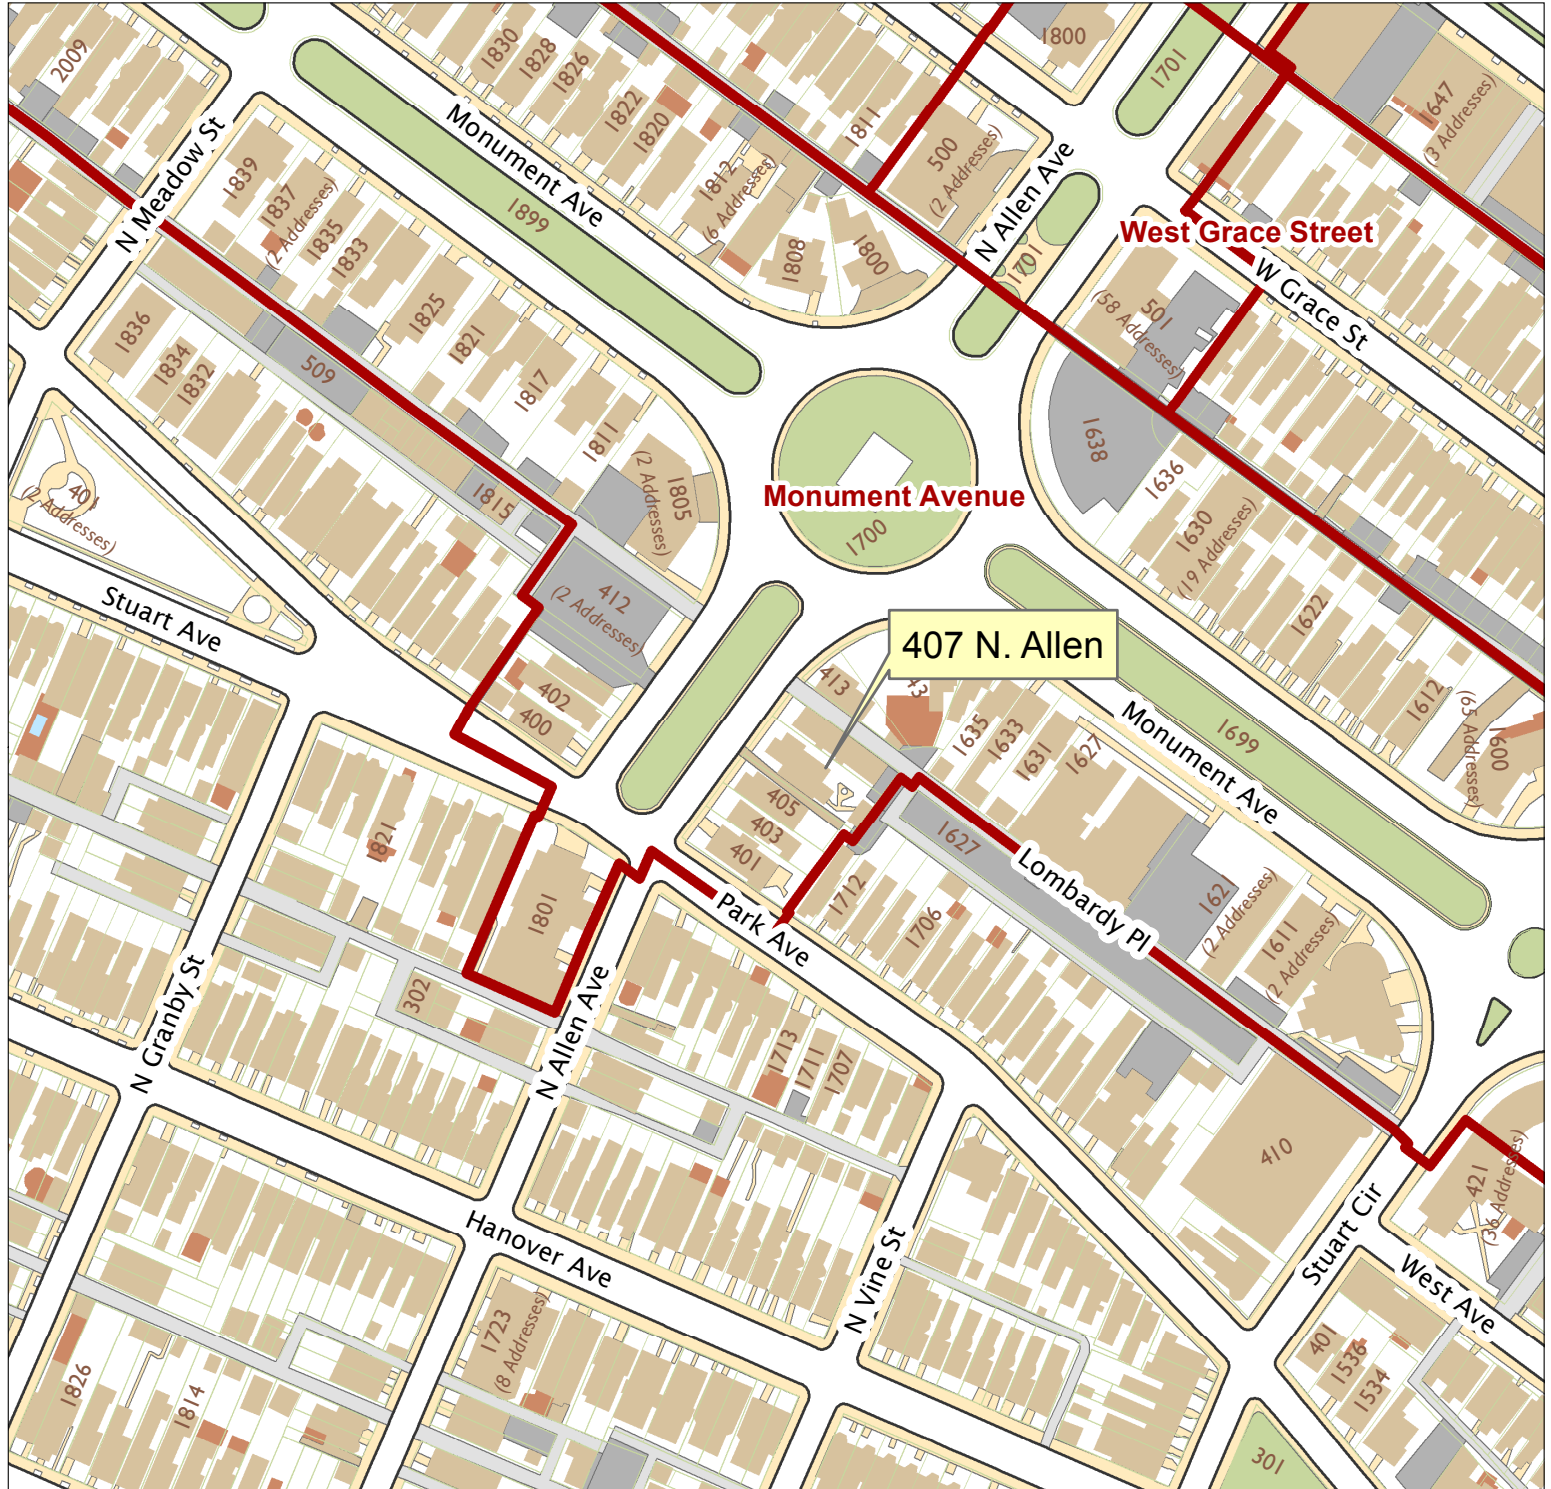

407 N. Allen

City of Richmond, VA

Geographic Information Systems

1 inch = 200 feet

Map printed by jeffricr on 2017.01.17.

Document Path: \\Dit-file02-pv\commdev\$\PDR\Planning & Preservation\CAR\Applications\Base Maps\Base Map.mxd

Disclaimer:

The City of Richmond assumes no liability either for any errors, omissions, or inaccuracies in the information provided regardless of the cause of such or for any decision made, action taken, or action not taken by the user in reliance upon any maps or information provided herein.

Location Reference