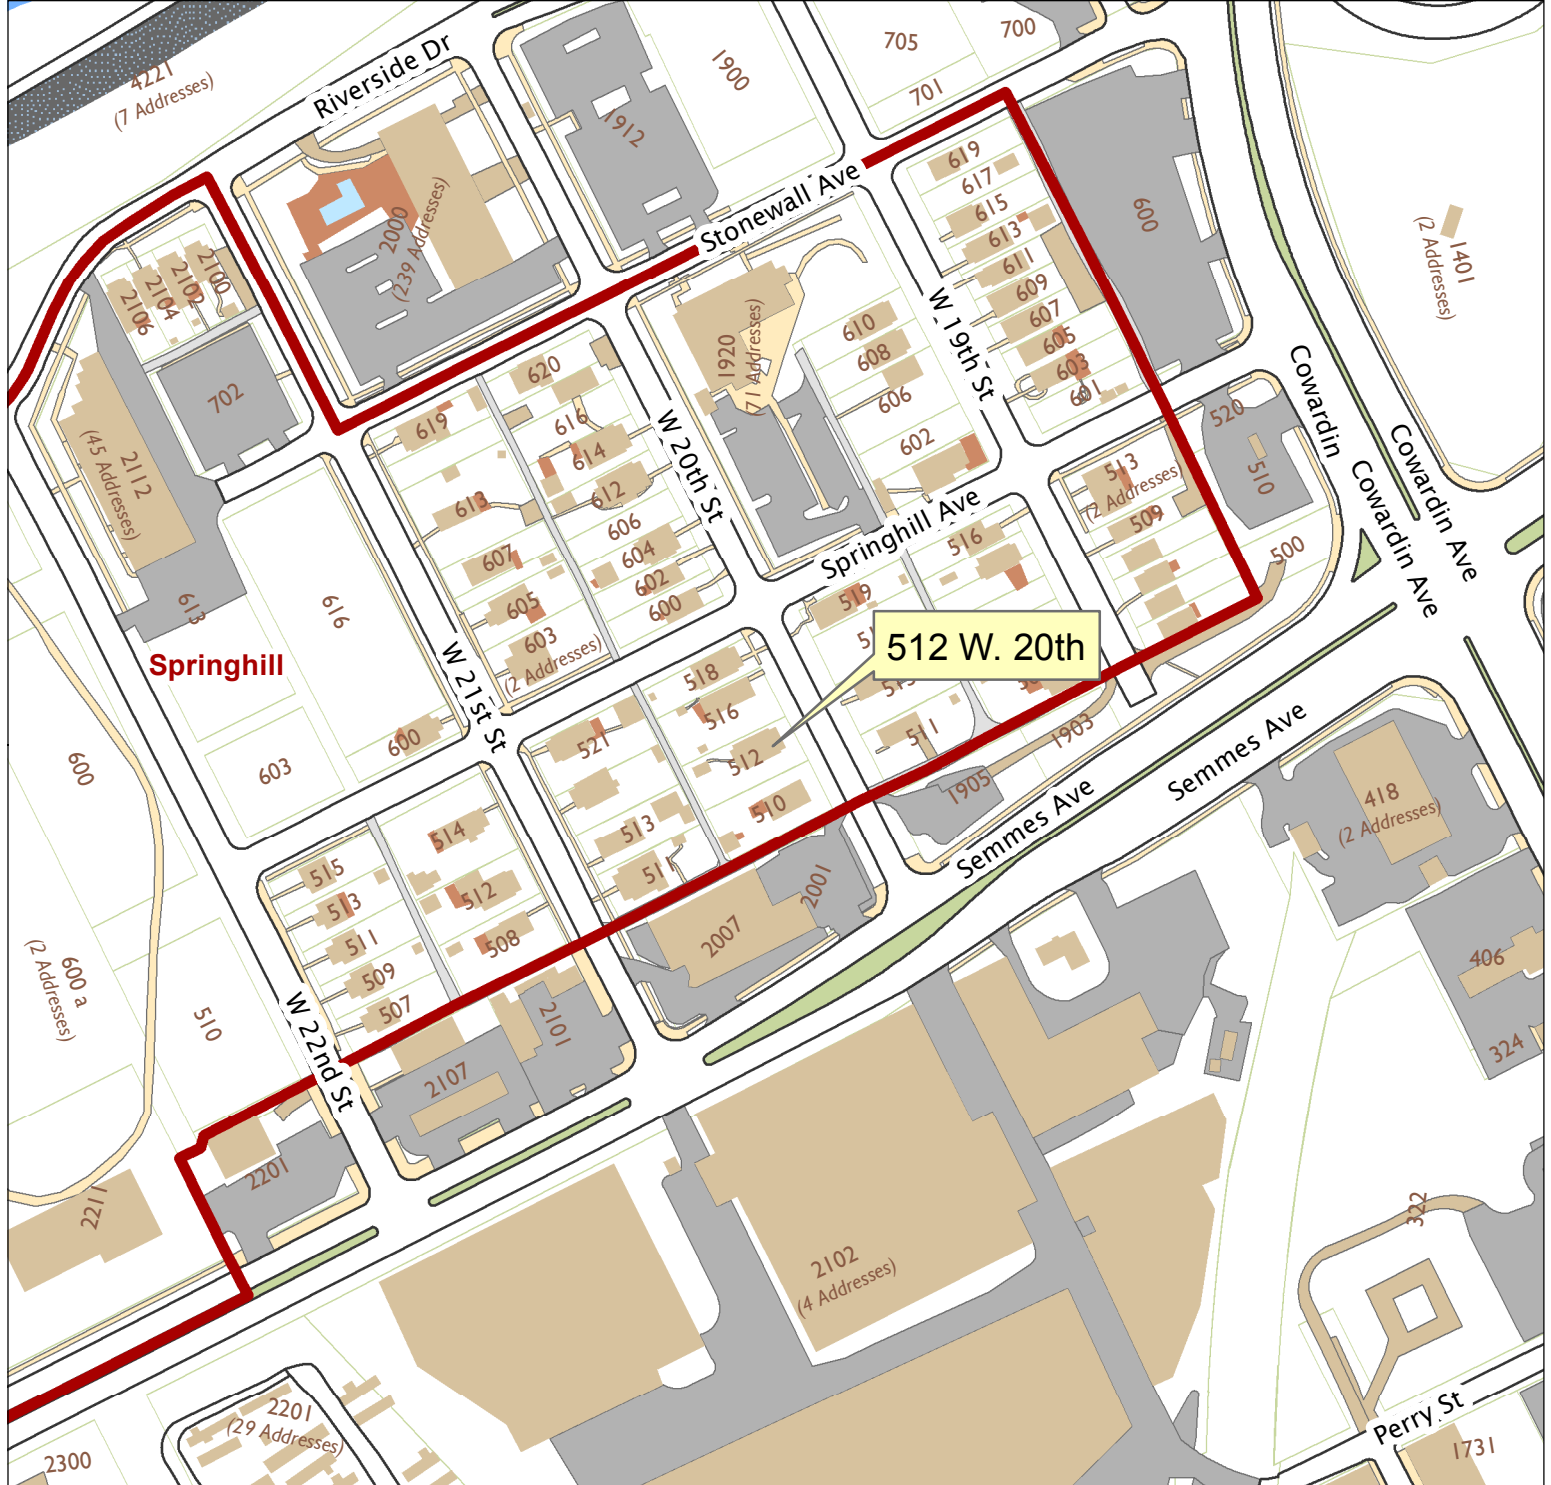

# 512 W. 20th Street

City of Richmond, VA

Geographic Information Systems

Map printed by palmquwd on 2015.03.04.

Document Path: G:\PDR\Planning & Preservation\CAR\Applications\Base Maps\Base Map.mxd

Disclaimer:  
The City of Richmond assumes no liability either for any errors, omissions, or inaccuracies in the information provided regardless of the cause of such or for any decision made, action taken, or action not taken by the user in reliance upon any maps or information provided herein.