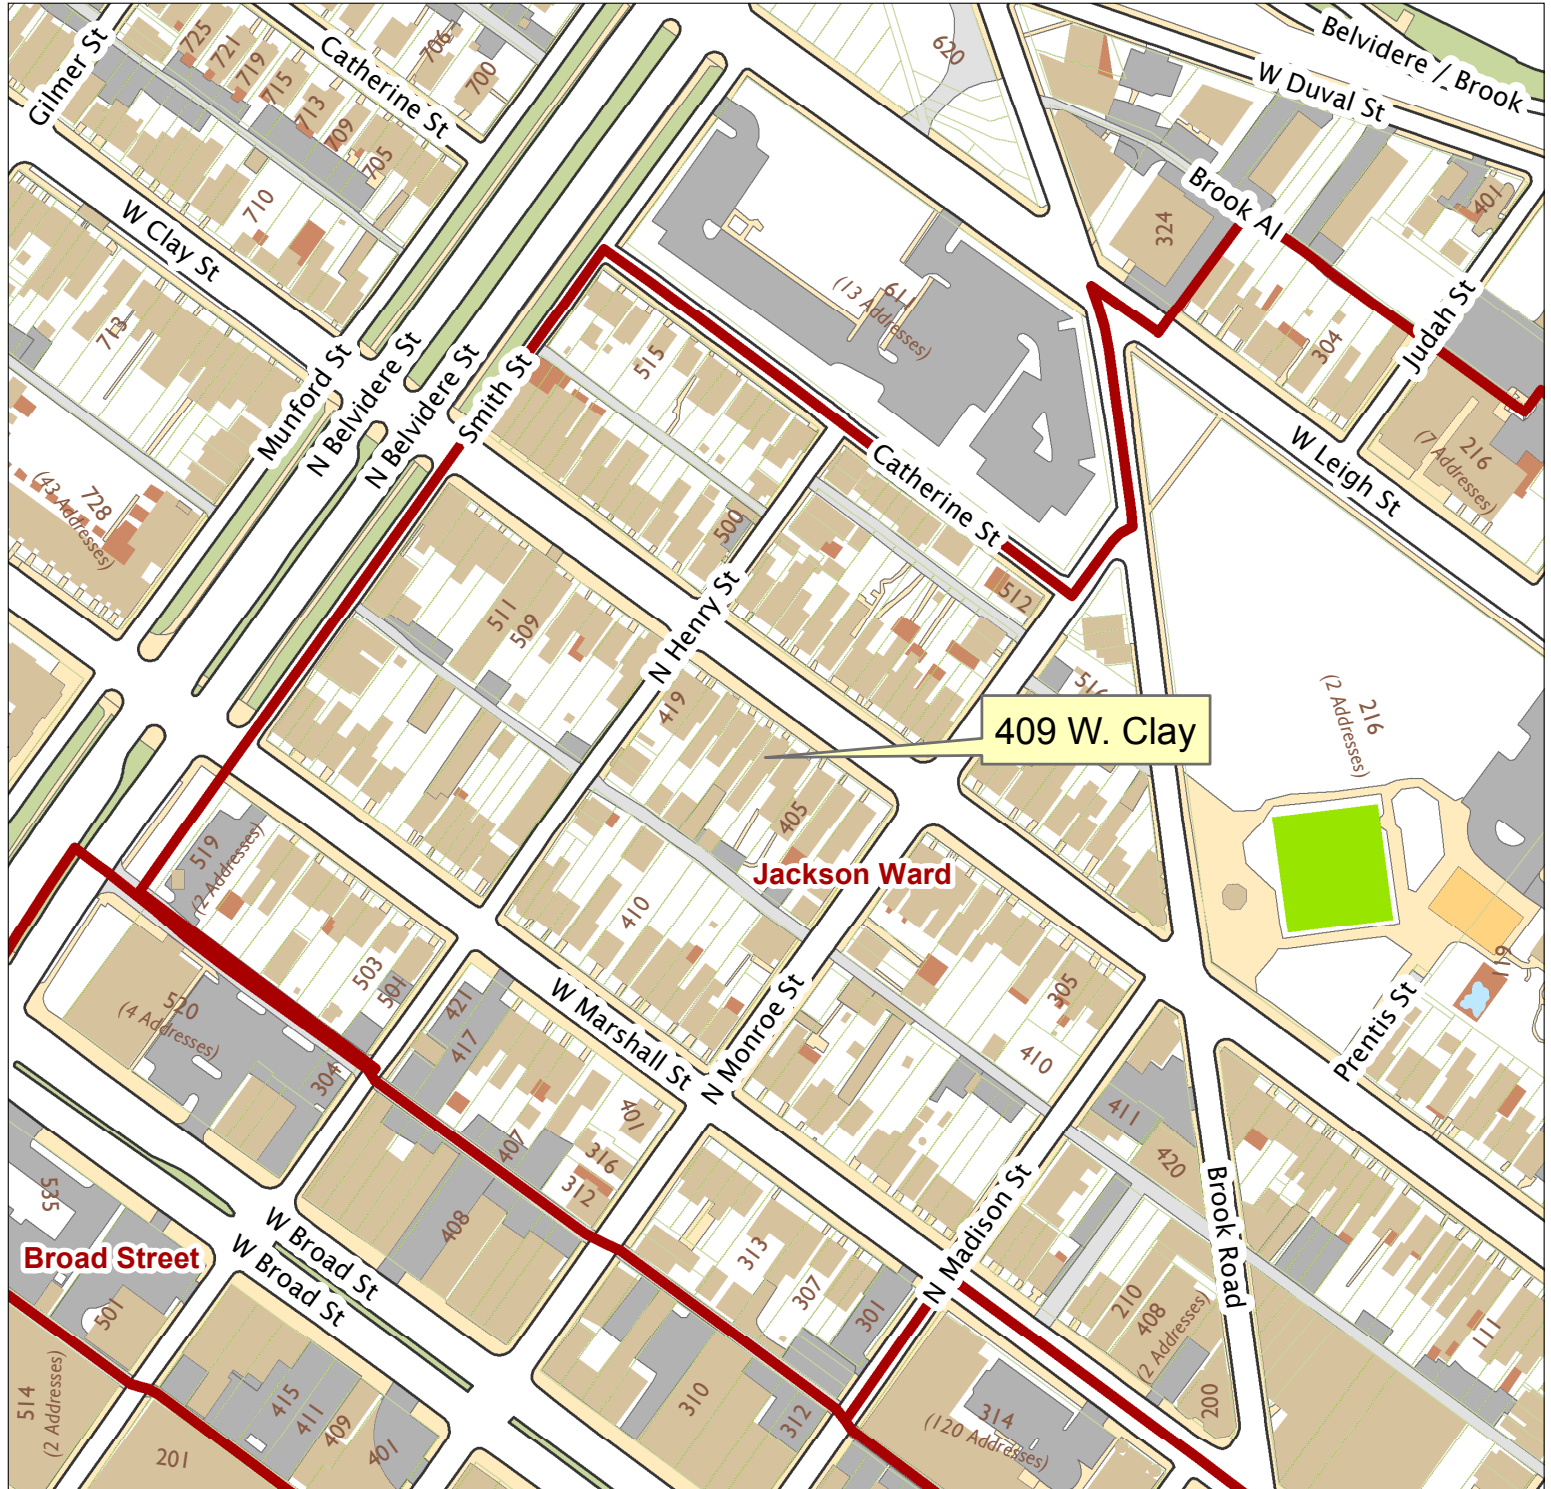

409 W. Clay Street

City of Richmond, VA

Geographic Information Systems

Map printed by jeffricr on 2017.08.30.

Document Path: \\Dit-file02-pv\commdev\$\PDR\Planning & Preservation\CAR\Applications\Base Maps\Base Map.mxd

Disclaimer:
The City of Richmond assumes no liability either for any errors, omissions, or inaccuracies in the information provided regardless of the cause of such or for any decision made, action taken, or action not taken by the user in reliance upon any maps or information provided herein.