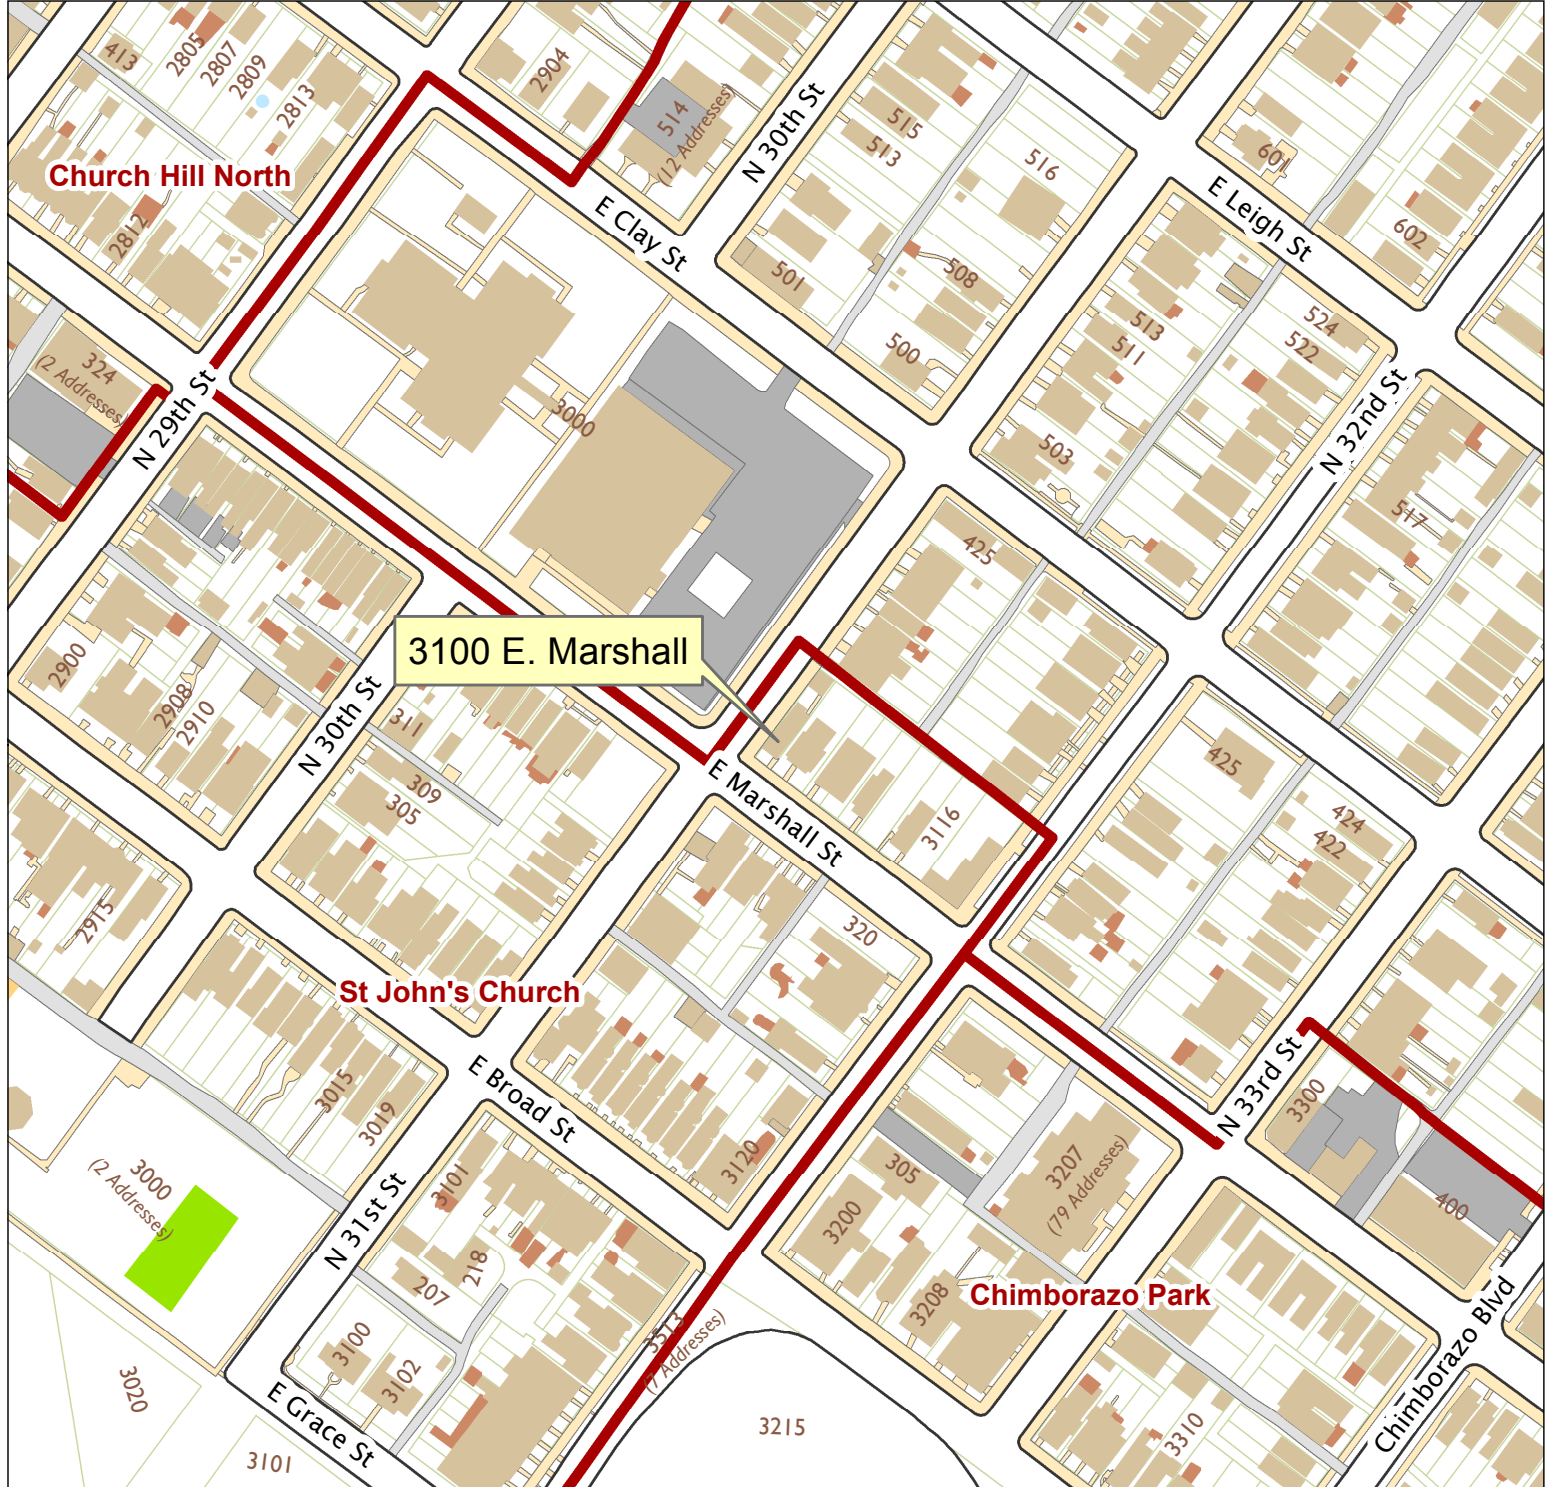

3100 E. Marshall Street

City of Richmond, VA

Geographic Information Systems

Map printed by palmquwd on 2015.07.14.

Document Path: G:\PDR\Planning & Preservation\CAR\Applications\Base Maps\Base Map.mxd

Disclaimer:
The City of Richmond assumes no liability either for any errors, omissions, or inaccuracies in the information provided regardless of the cause of such or for any decision made, action taken, or action not taken by the user in reliance upon any maps or information provided herein.