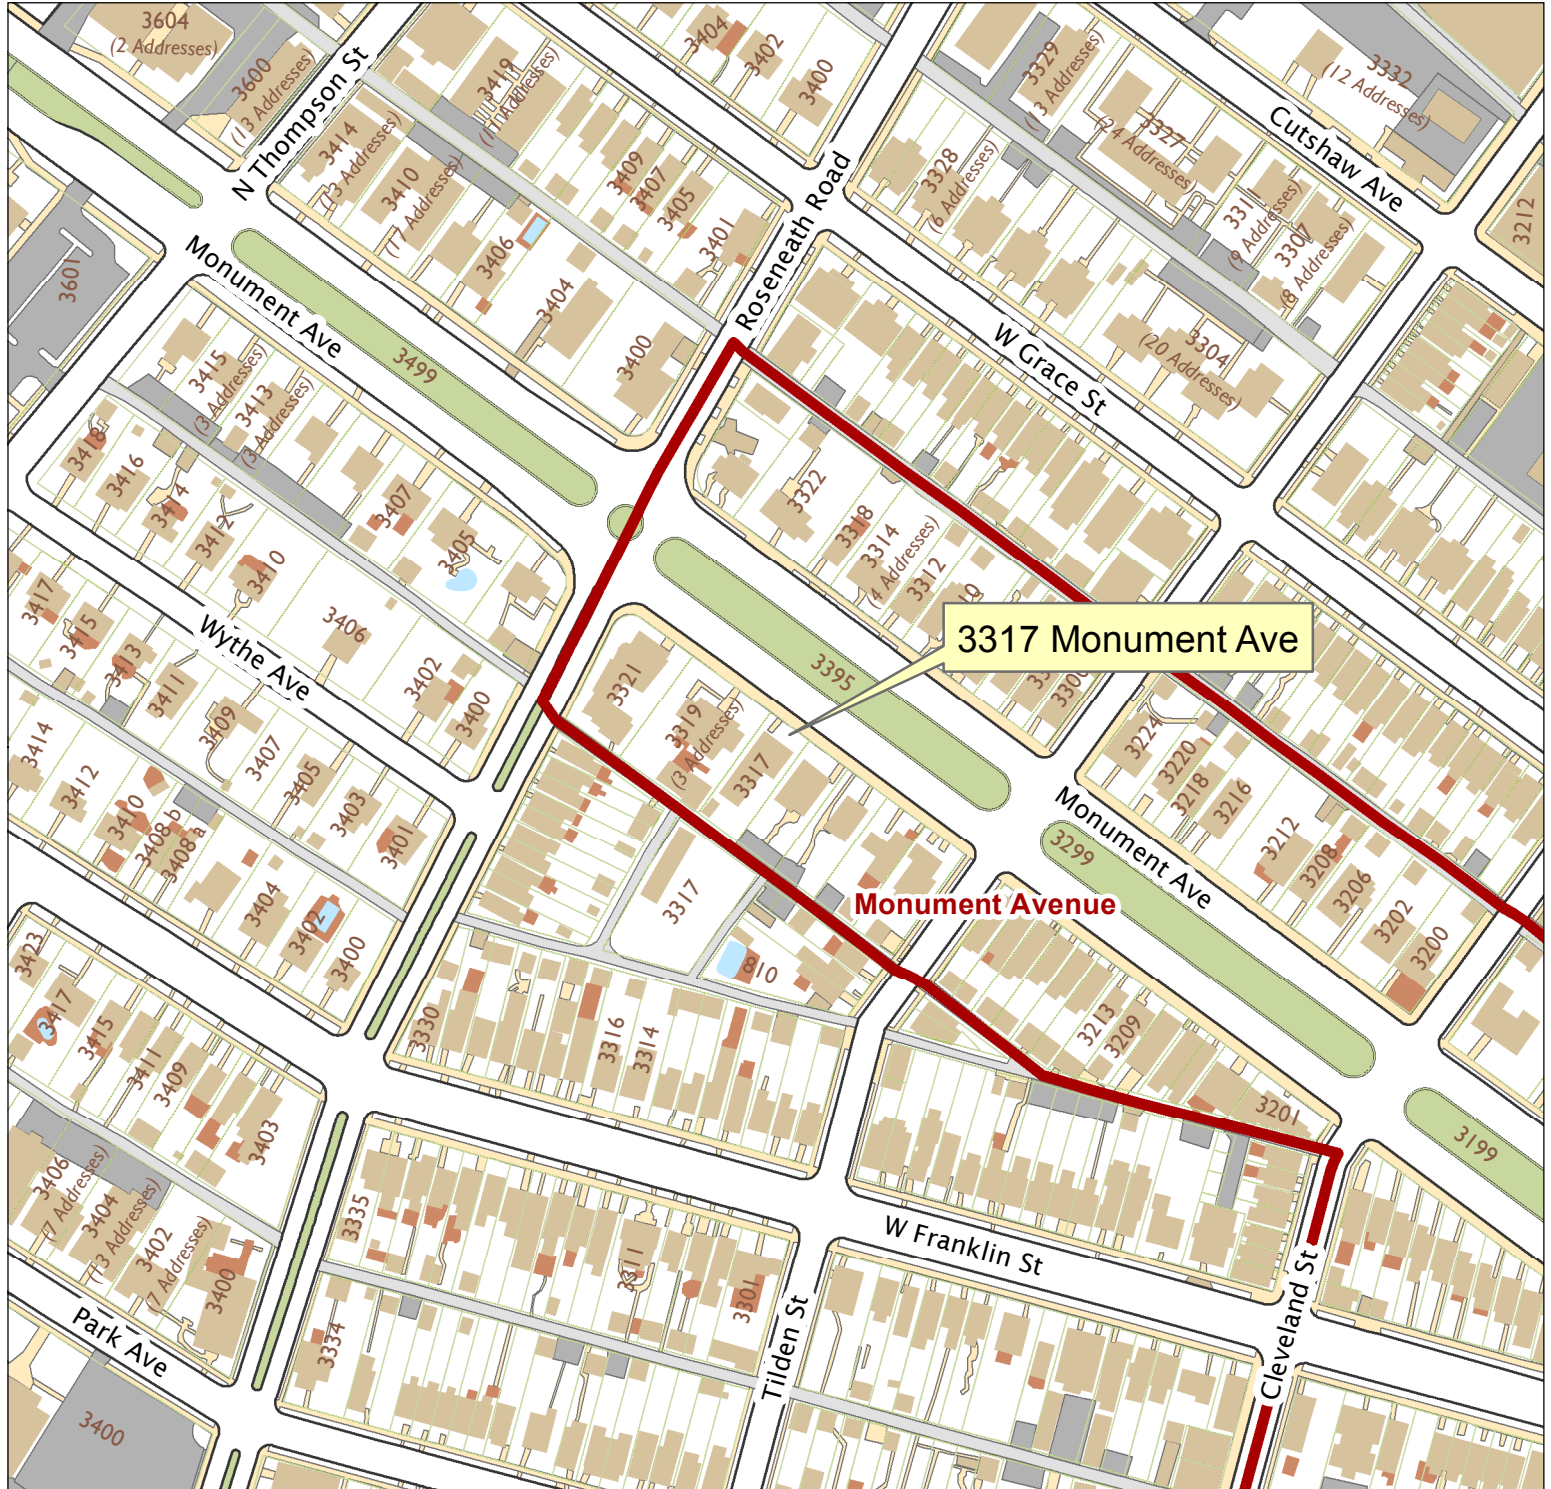

# 3317 Monument Avenue

City of Richmond, VA

Geographic Information Systems

1 inch = 200 feet

Map printed by jonescl2 on 2018.11.29.

Document Path: G:\PDR\Planning & Preservation\CAR\Meetings\00 Current Meeting\Base Maps\Tools\Base Map.mxd

Disclaimer:  
The City of Richmond assumes no liability either for any errors, omissions, or inaccuracies in the information provided regardless of the cause of such or for any decision made, action taken, or action not taken by the user in reliance upon any maps or information provided herein.

Location Reference