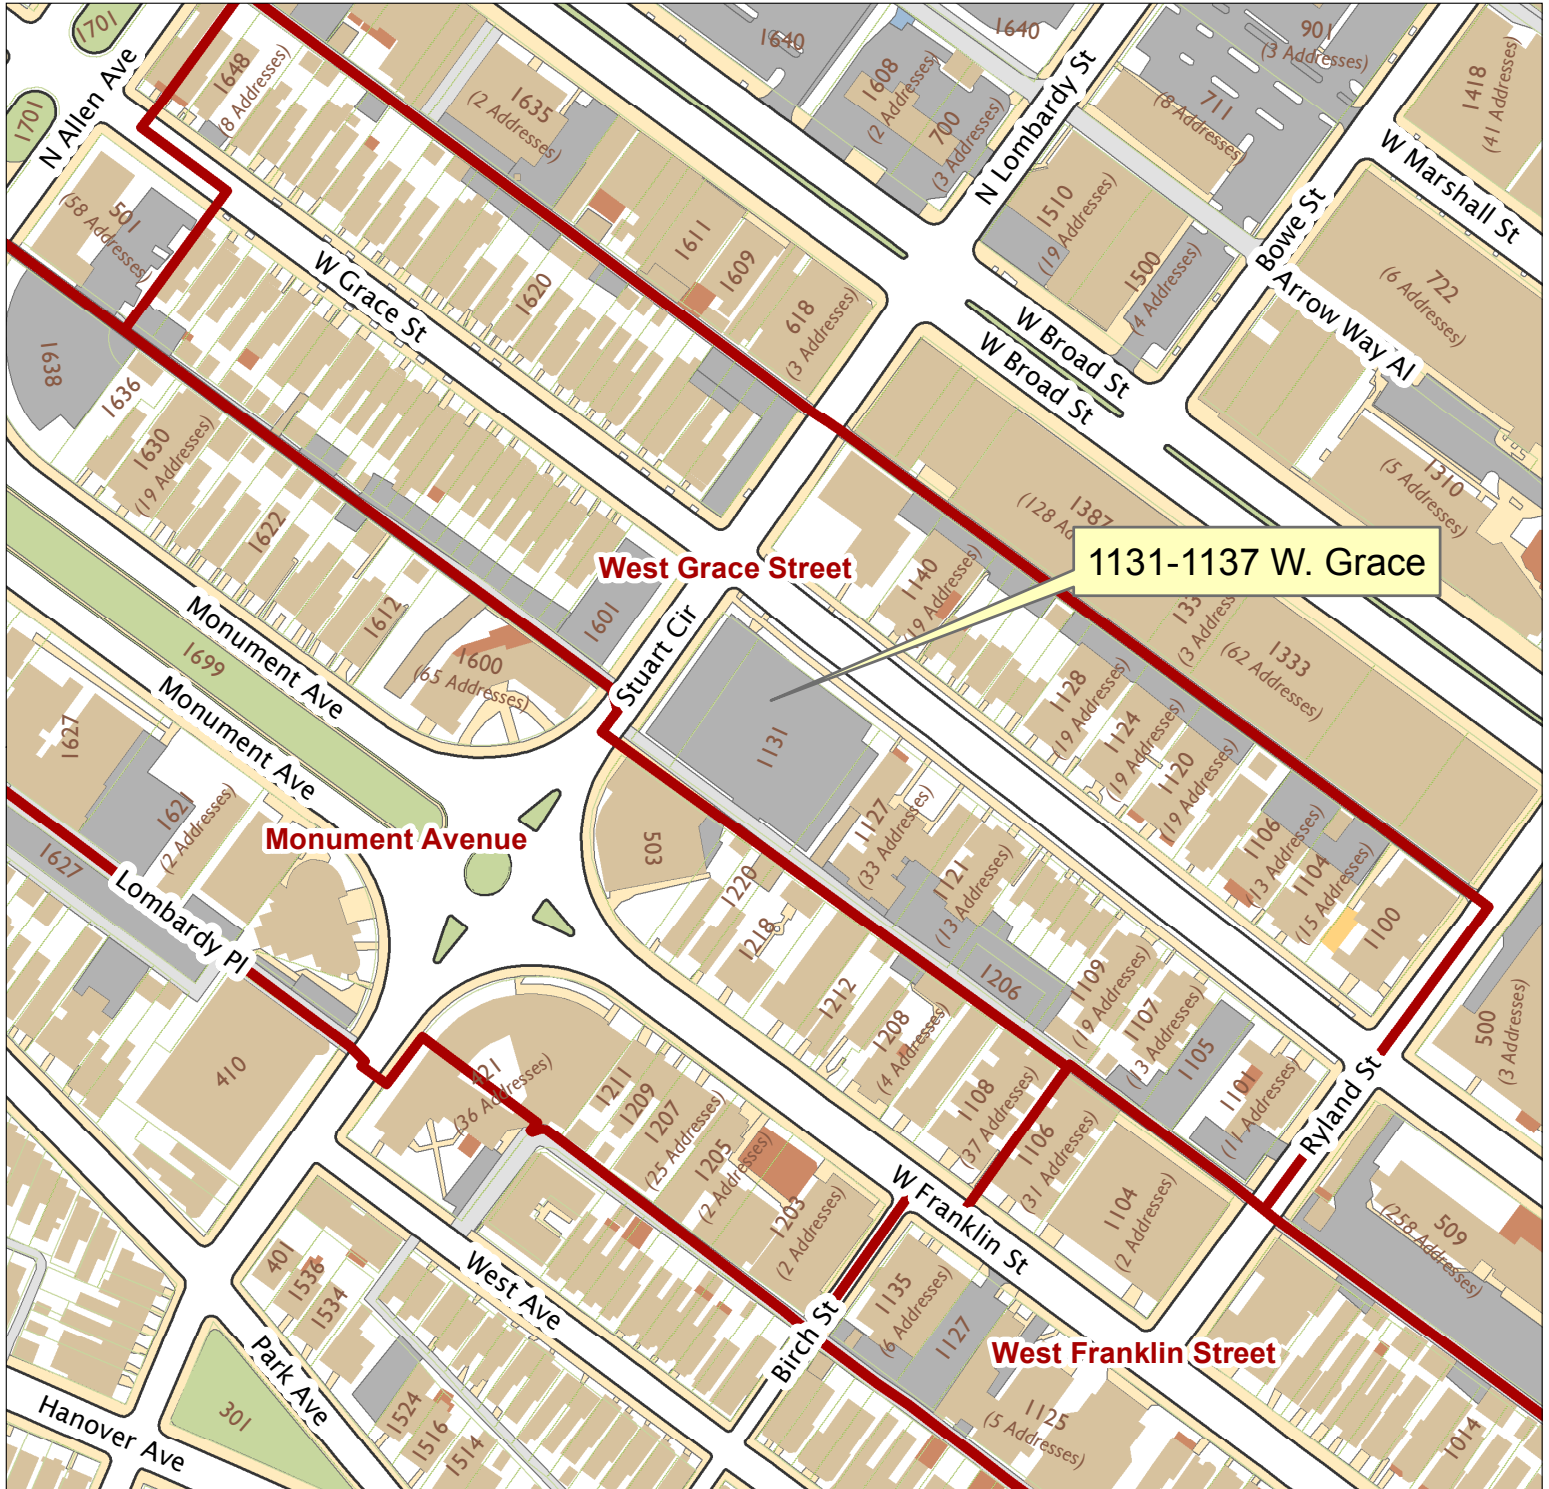

# 1131-1137 W. Grace Street

City of Richmond, VA

Geographic Information Systems

1 inch = 200 feet

Map printed by jeffricr on 2018.01.08.

Document Path: \\Dit-file02-pv\commdev\$\PDR\Planning & Preservation\CAR\Applications\Base Maps\Base Map.mxd

**Disclaimer:**

The City of Richmond assumes no liability either for any errors, omissions, or inaccuracies in the information provided regardless of the cause of such or for any decision made, action taken, or action not taken by the user in reliance upon any maps or information provided herein.

Location Reference