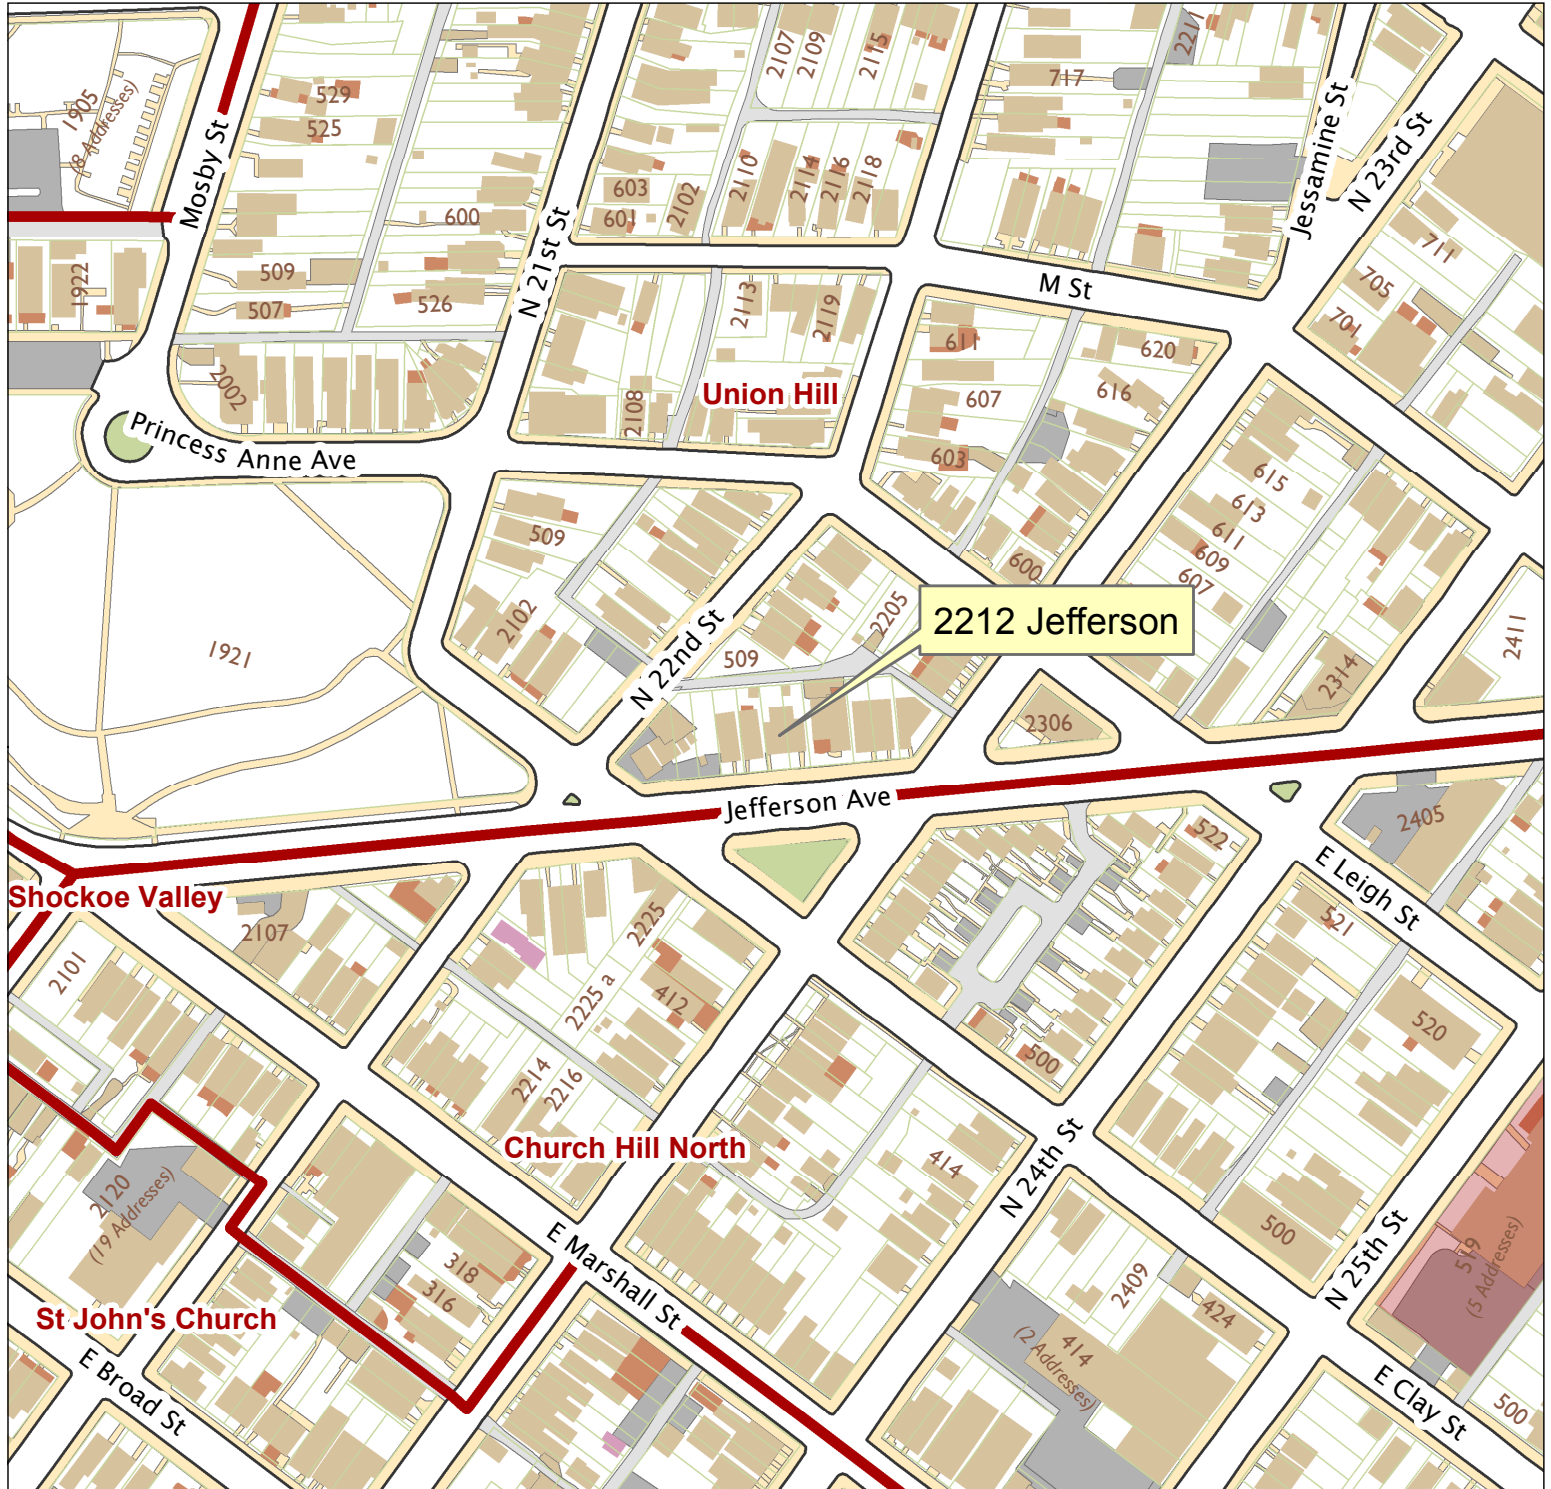

# 2212 Jefferson Ave

City of Richmond, VA

Geographic Information Systems

Map printed by palmquwd on 2018.03.22.

Document Path: G:\PDR\Planning & Preservation\CAR\Applications\Base Maps\Base Map.mxd

Disclaimer:  
The City of Richmond assumes no liability either for any errors, omissions, or inaccuracies in the information provided regardless of the cause of such or for any decision made, action taken, or action not taken by the user in reliance upon any maps or information provided herein.