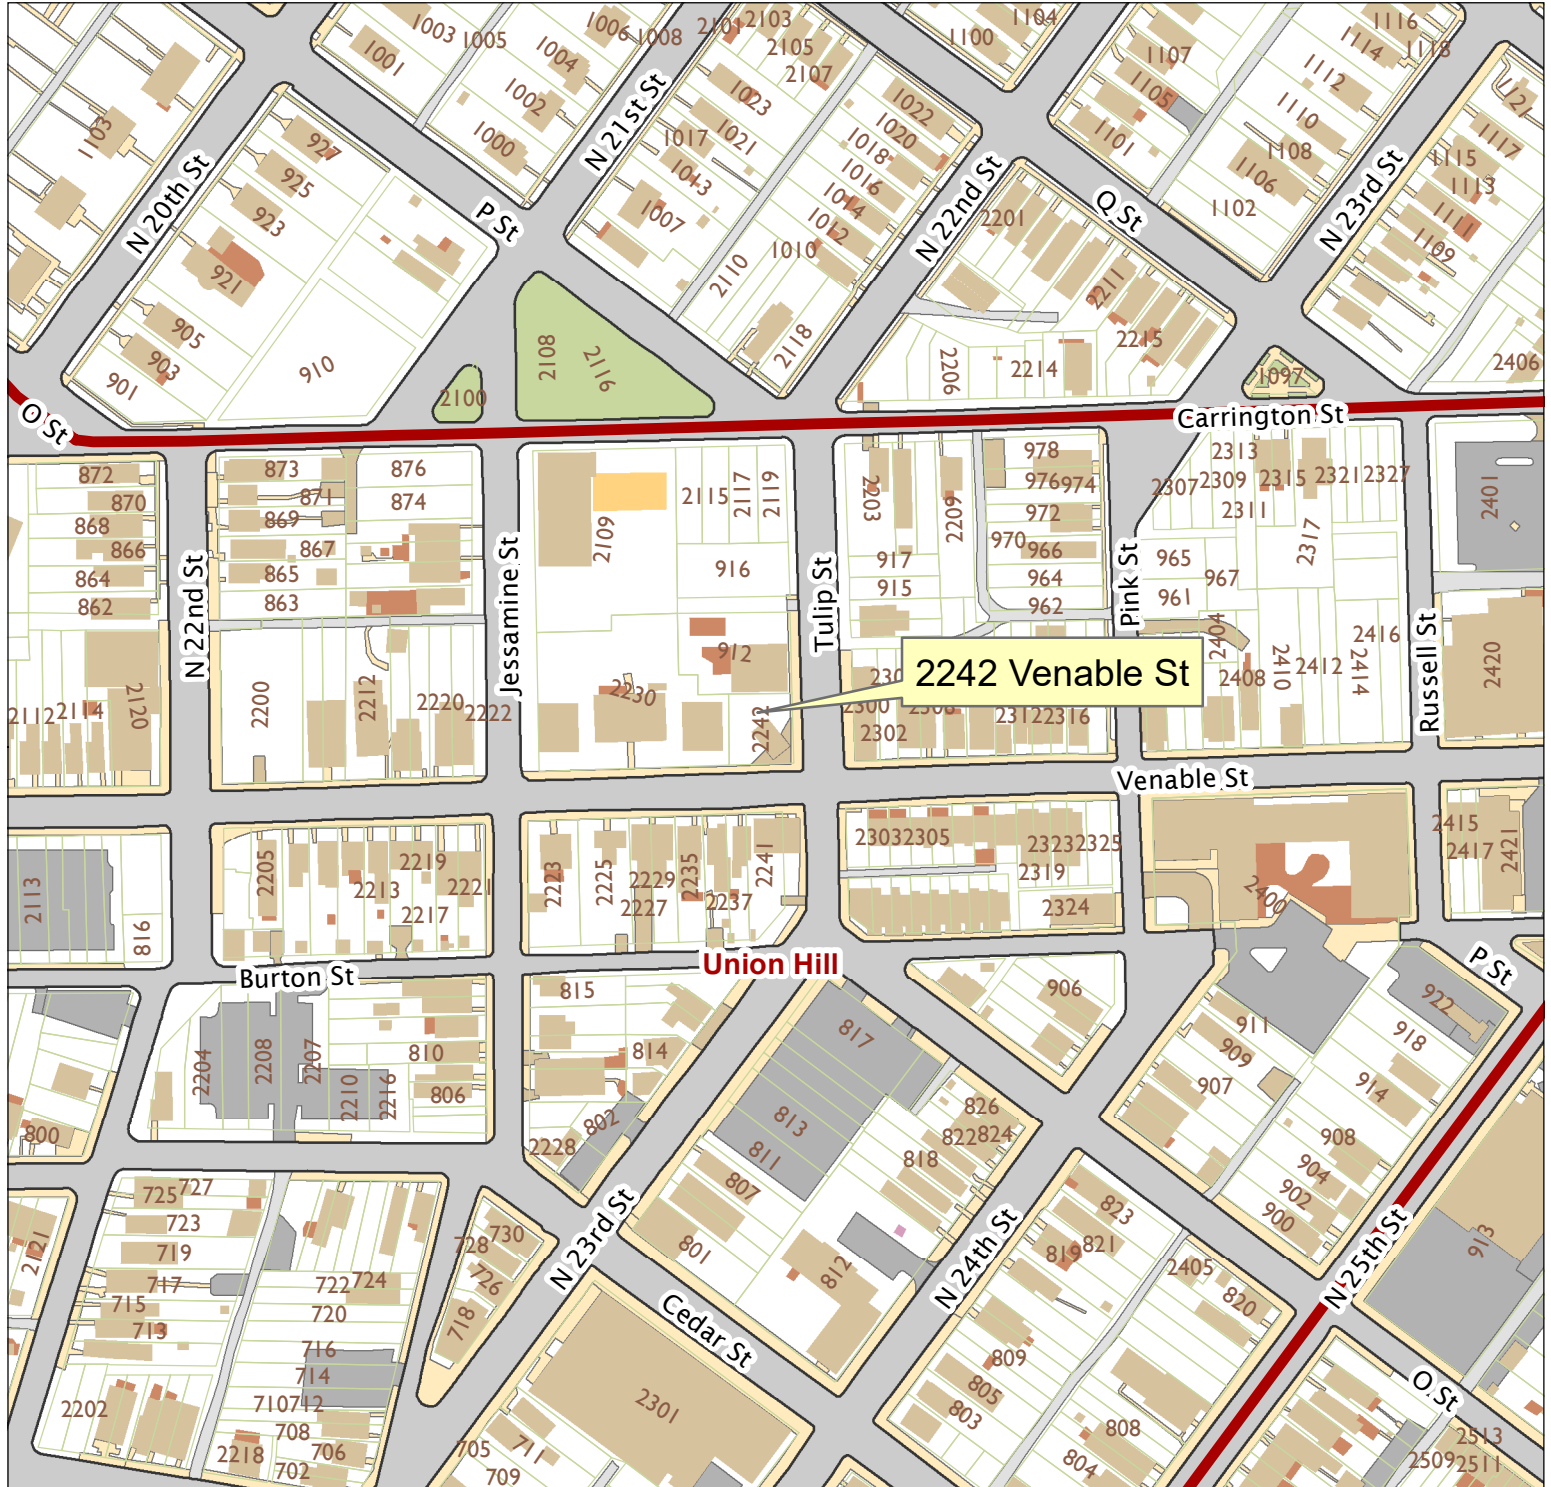

2242 Venable Street

City of Richmond, VA

Geographic Information Systems

1 inch = 200 feet

Map printed by jonescl2 on 2019.03.07.

Document Path: G:\PDR\Planning & Preservation\CAR\Meetings\00 Current Meeting\Base Maps\Tools\Base Map.mxd

Disclaimer:

The City of Richmond assumes no liability either for any errors, omissions, or inaccuracies in the information provided regardless of the cause of such or for any decision made, action taken, or action not taken by the user in reliance upon any maps or information provided herein.

Location Reference