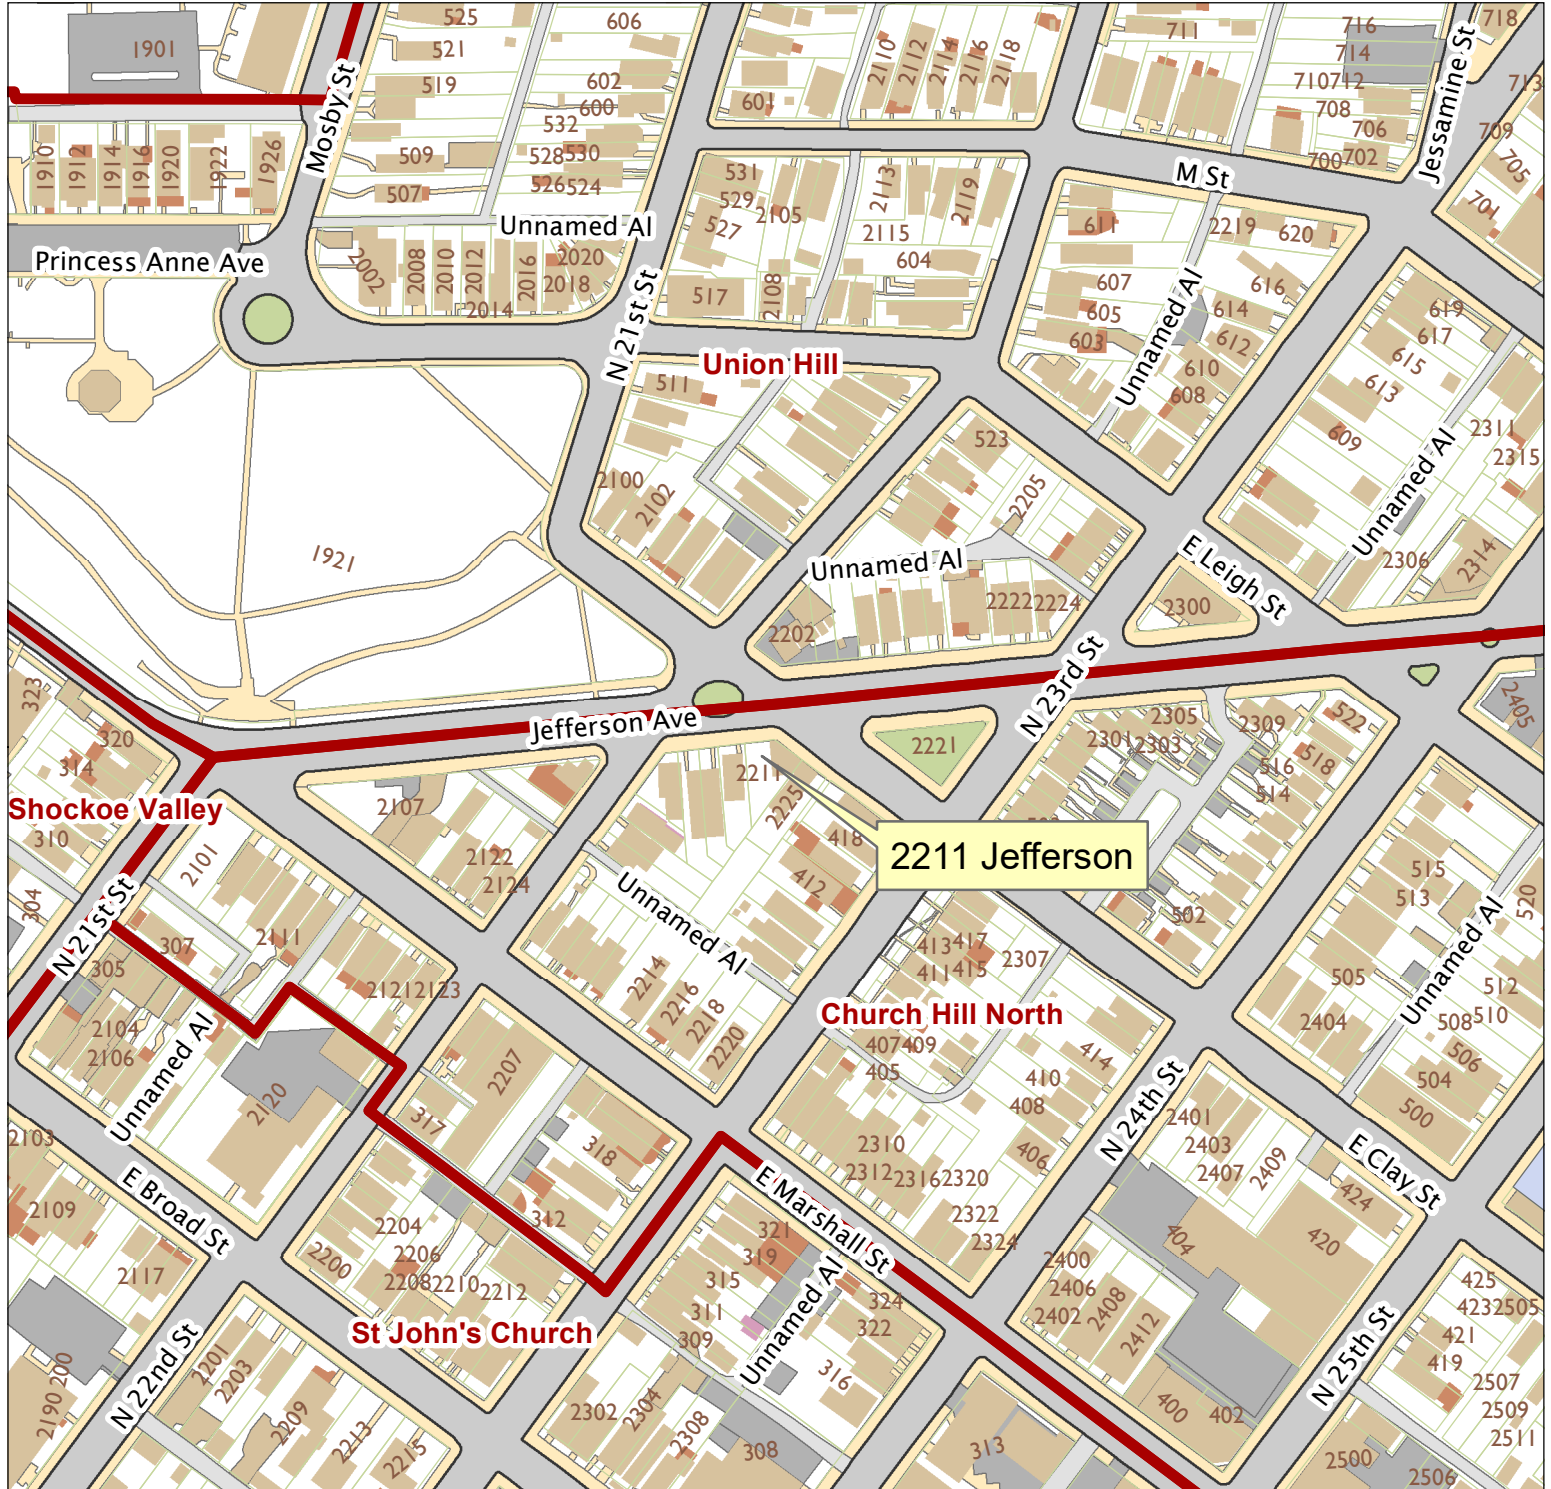

2211 Jefferson Avenue

City of Richmond, VA

Geographic Information Systems

Map printed by jonescl2 on 2019.03.07.

Document Path: G:\PDR\Planning & Preservation\CAR\Meetings\00 Current Meeting\Base Maps\Tools\Base Map.mxd

Disclaimer:
The City of Richmond assumes no liability either for any errors, omissions, or inaccuracies in the information provided regardless of the cause of such or for any decision made, action taken, or action not taken by the user in reliance upon any maps or information provided herein.