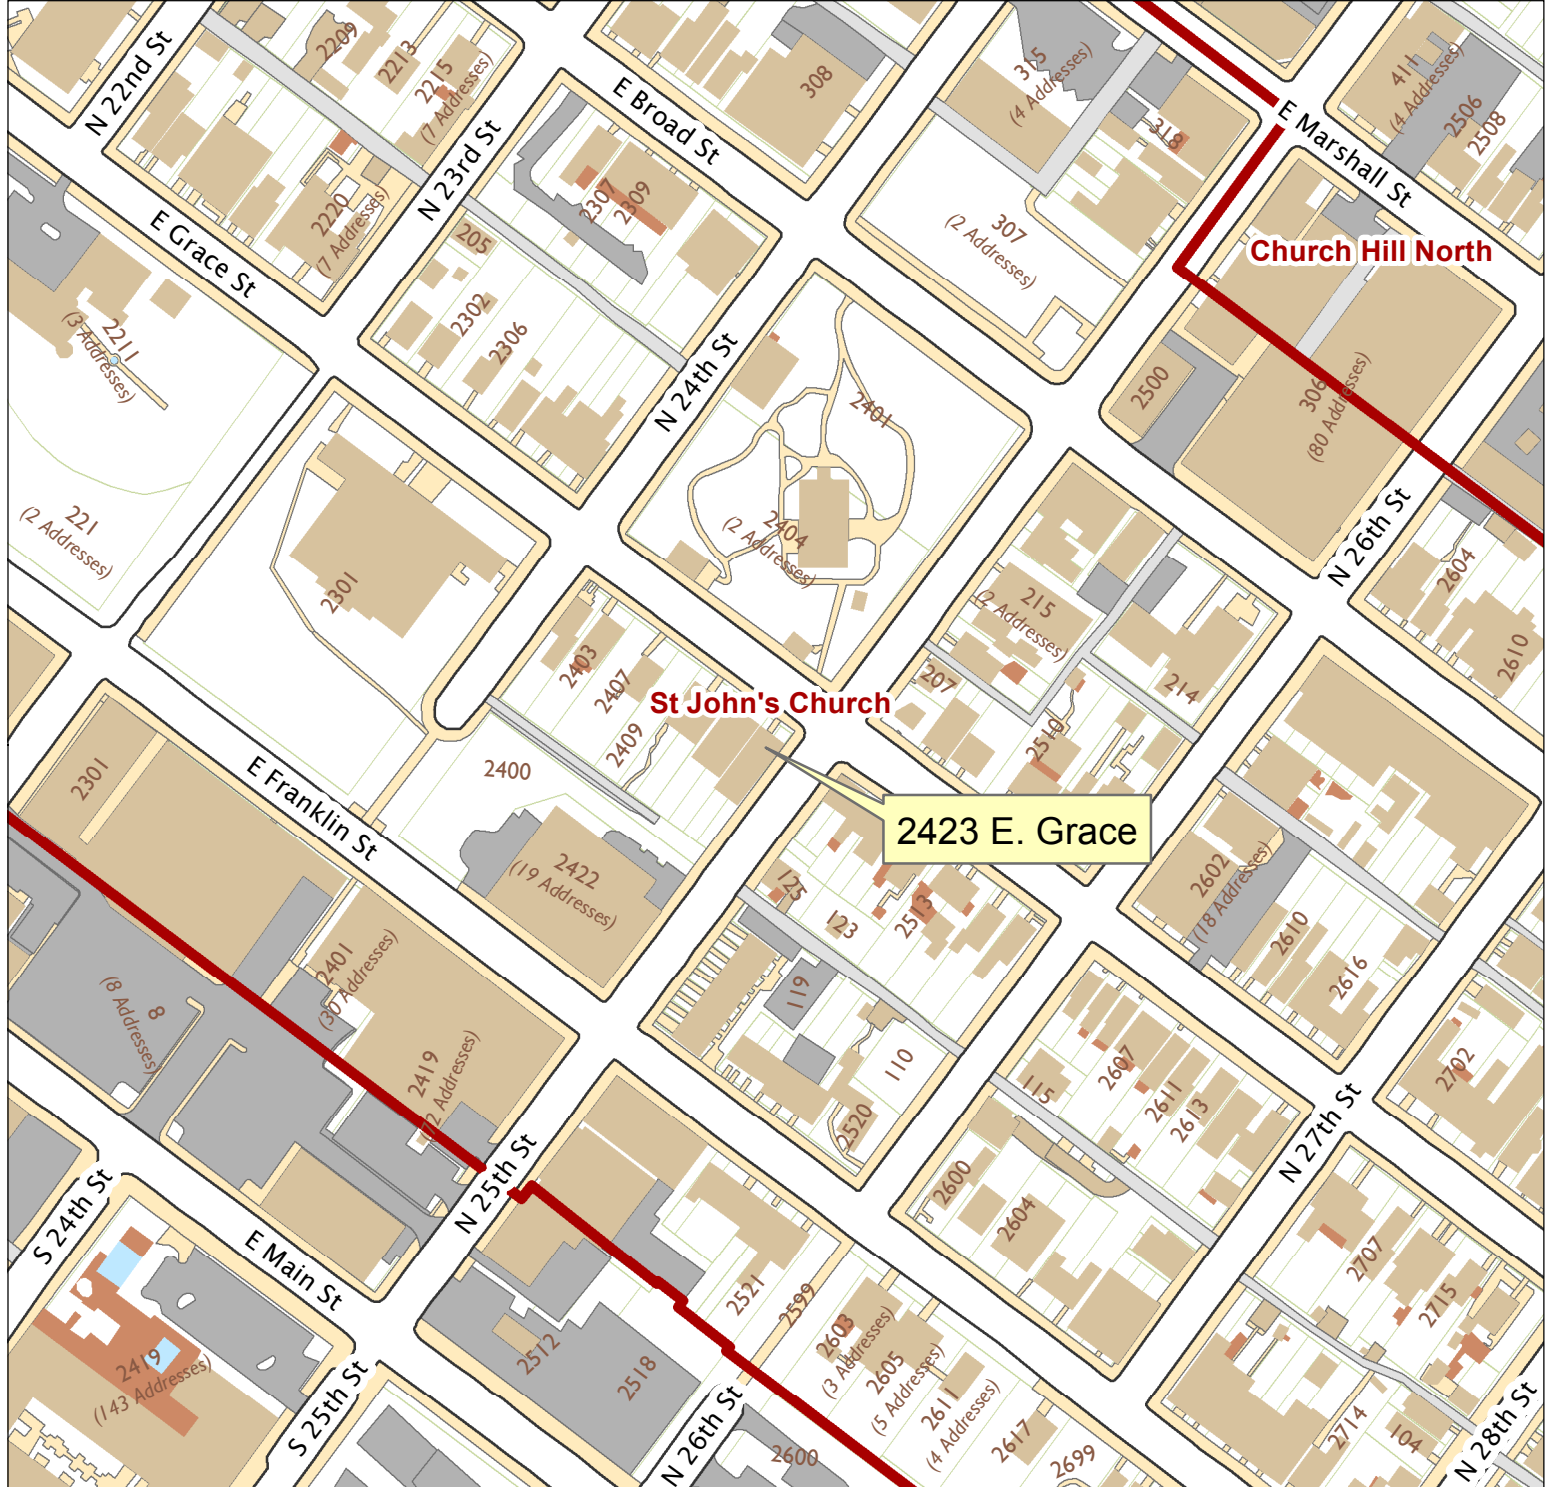

# 2423 E. Grace Street

City of Richmond, VA

Geographic Information Systems

Map printed by palmquwd on 2016.10.13.

Document Path: G:\PDR\Planning & Preservation\CAR\Applications\Base Maps\Base Map.mxd

Disclaimer:  
The City of Richmond assumes no liability either for any errors, omissions, or inaccuracies in the information provided regardless of the cause of such or for any decision made, action taken, or action not taken by the user in reliance upon any maps or information provided herein.