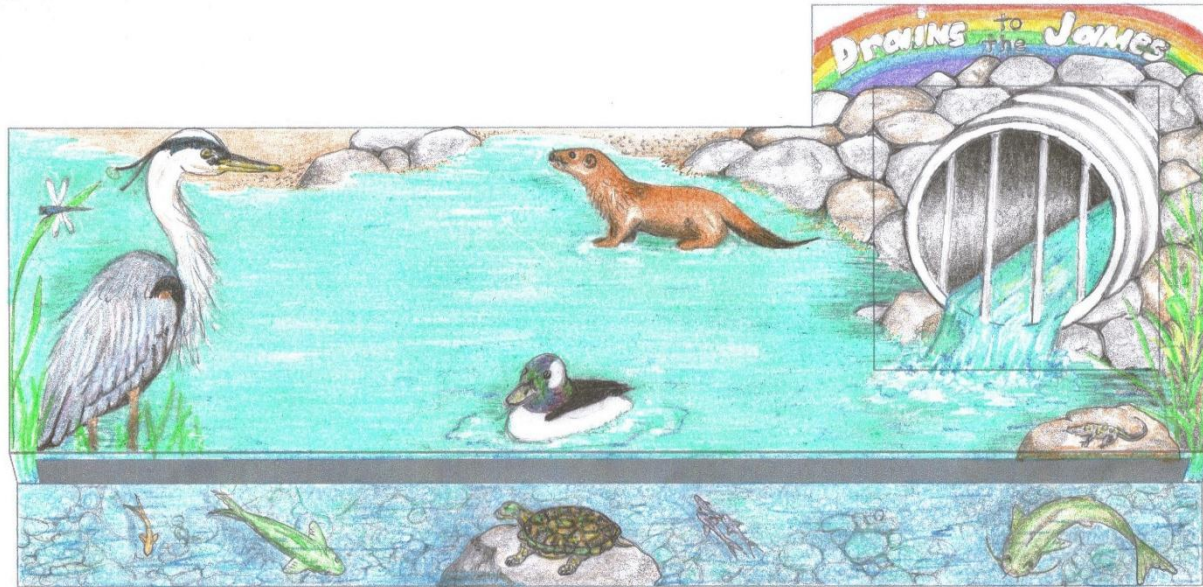

Storm Drain Art 2016

Themes:

- Stormwater Pollution: “It All Drains to the James”
- Environmental Protection: The importance of cleaner water faster
- James River/Richmond Ecosystem: Local wildlife/habitat, natural beauty

EMAIL gomazalia@yahoo.com

PHONE (804) 307-9527

TITLE OF ART SUBMISSION "The James" - celebration of the James River. Sturgeon, Gar, Catfish, Perch, turtle, chesapeake. Map of the James river on the manhole cover, so it can turn 360 degrees and still work with the design.