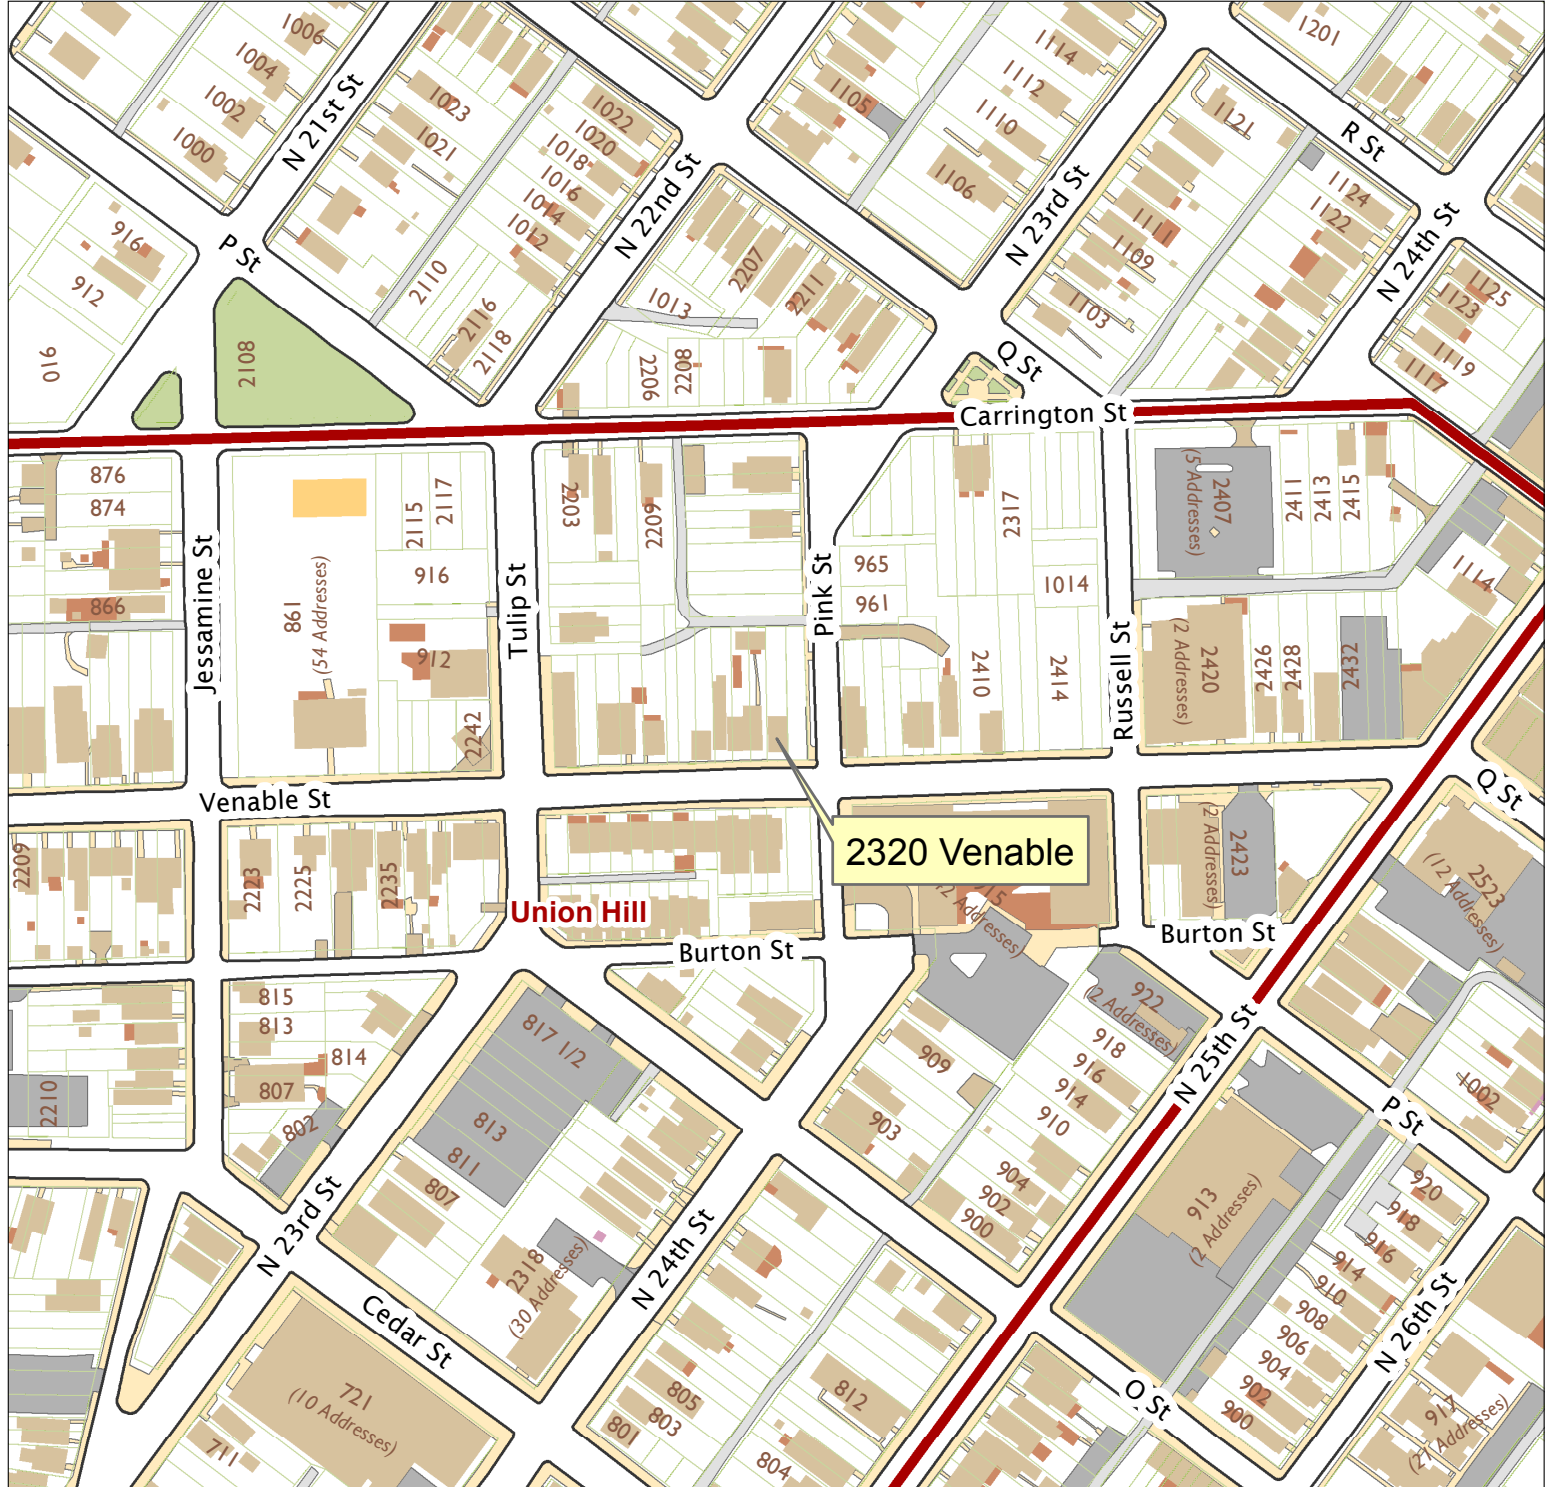

2320 Venable Street

City of Richmond, VA

Geographic Information Systems

Map printed by jeffricr on 2017.09.07.

Document Path: \\Dit-file02-pv\commdev\S\PDR\Planning & Preservation\CAR\Applications\Base Maps\Base Map.mxd

Disclaimer:
The City of Richmond assumes no liability either for any errors, omissions, or inaccuracies in the information provided regardless of the cause of such or for any decision made, action taken, or action not taken by the user in reliance upon any maps or information provided herein.