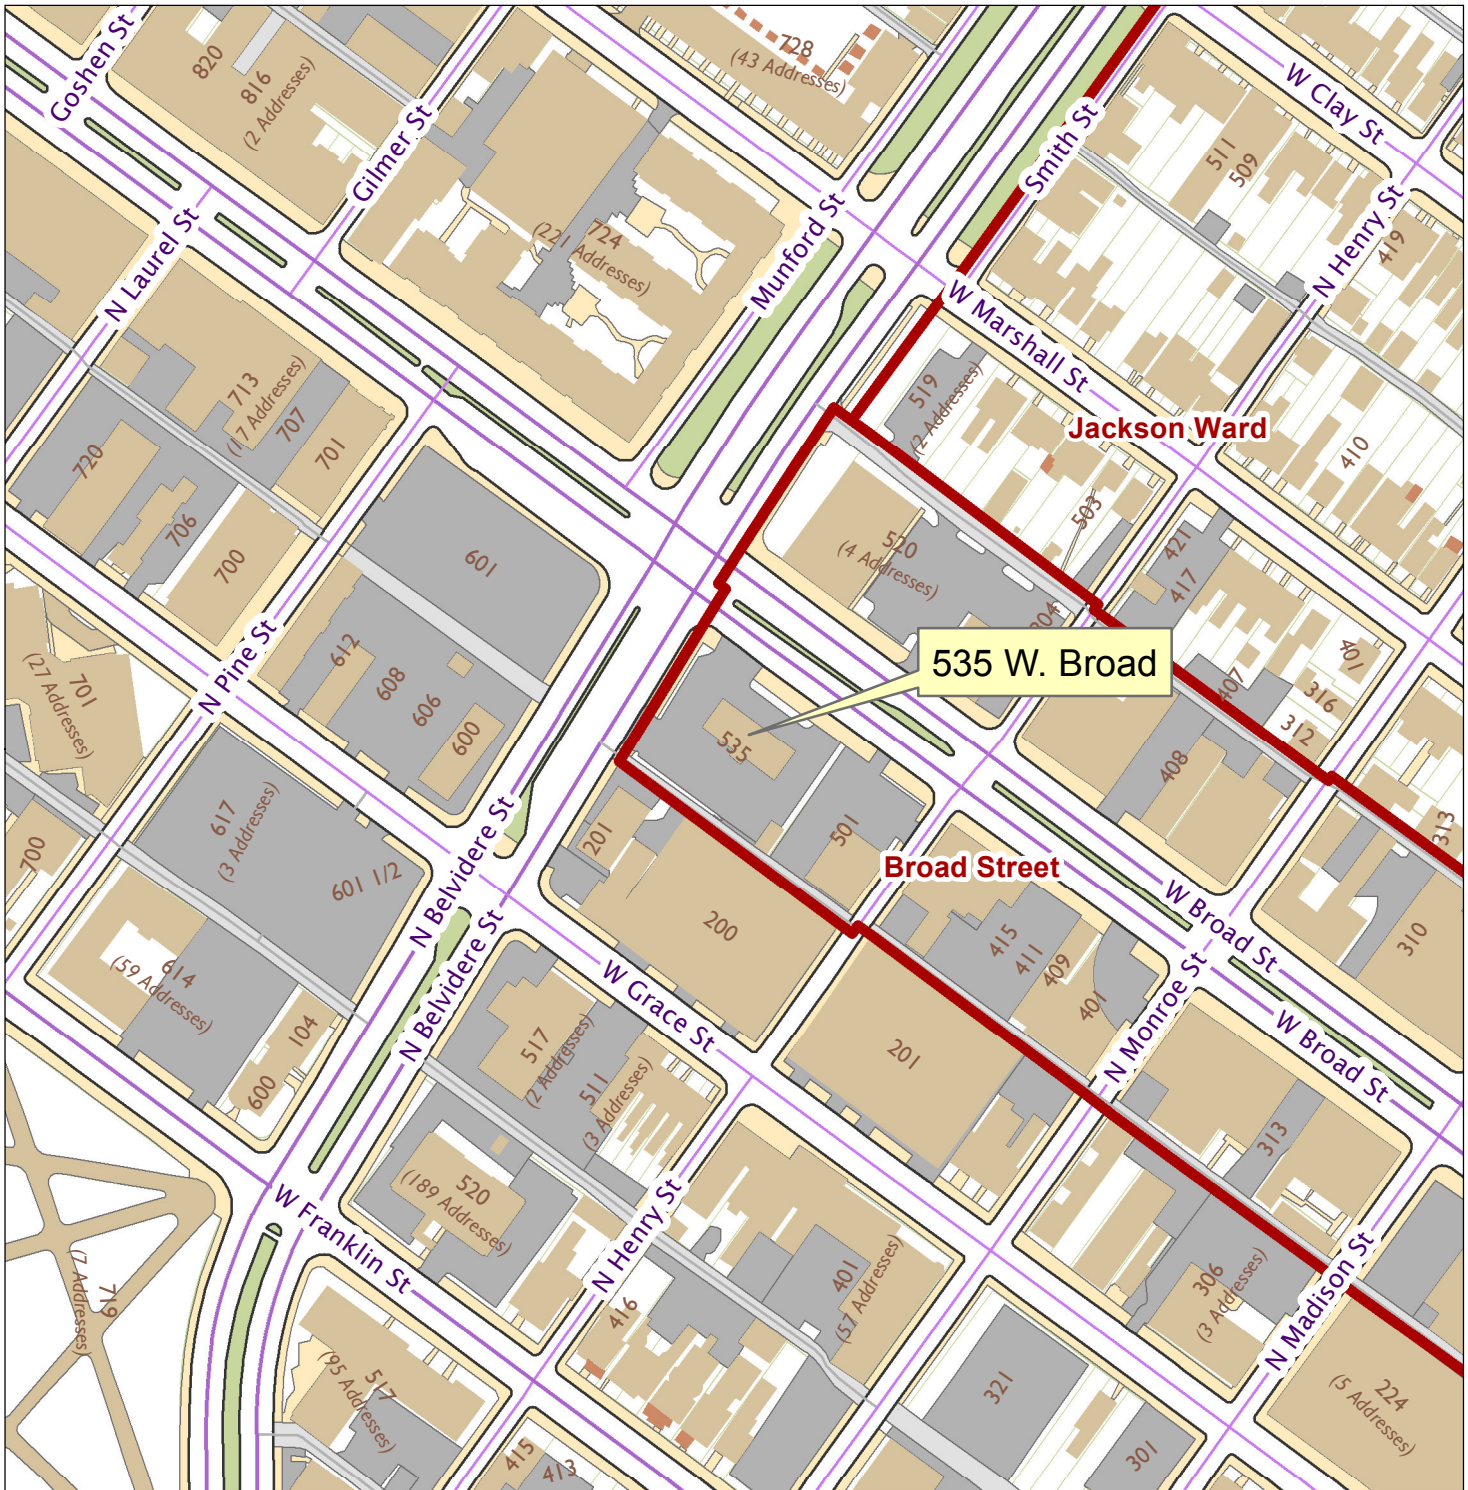

# 535 W. Broad St

City of Richmond, VA  
Geographic Information Systems

Location Reference

Map printed by palmquwd on 2014.08.14.

Document Path: G:\PDR\Planning & Preservation\CAR\Applications\Base Maps\Base Map.mxd

**Disclaimer:**

The City of Richmond assumes no liability either for any errors, omissions, or inaccuracies in the information provided regardless of the cause of such or for any decision made, action taken, or action not taken by the user in reliance upon any maps or information provided herein.