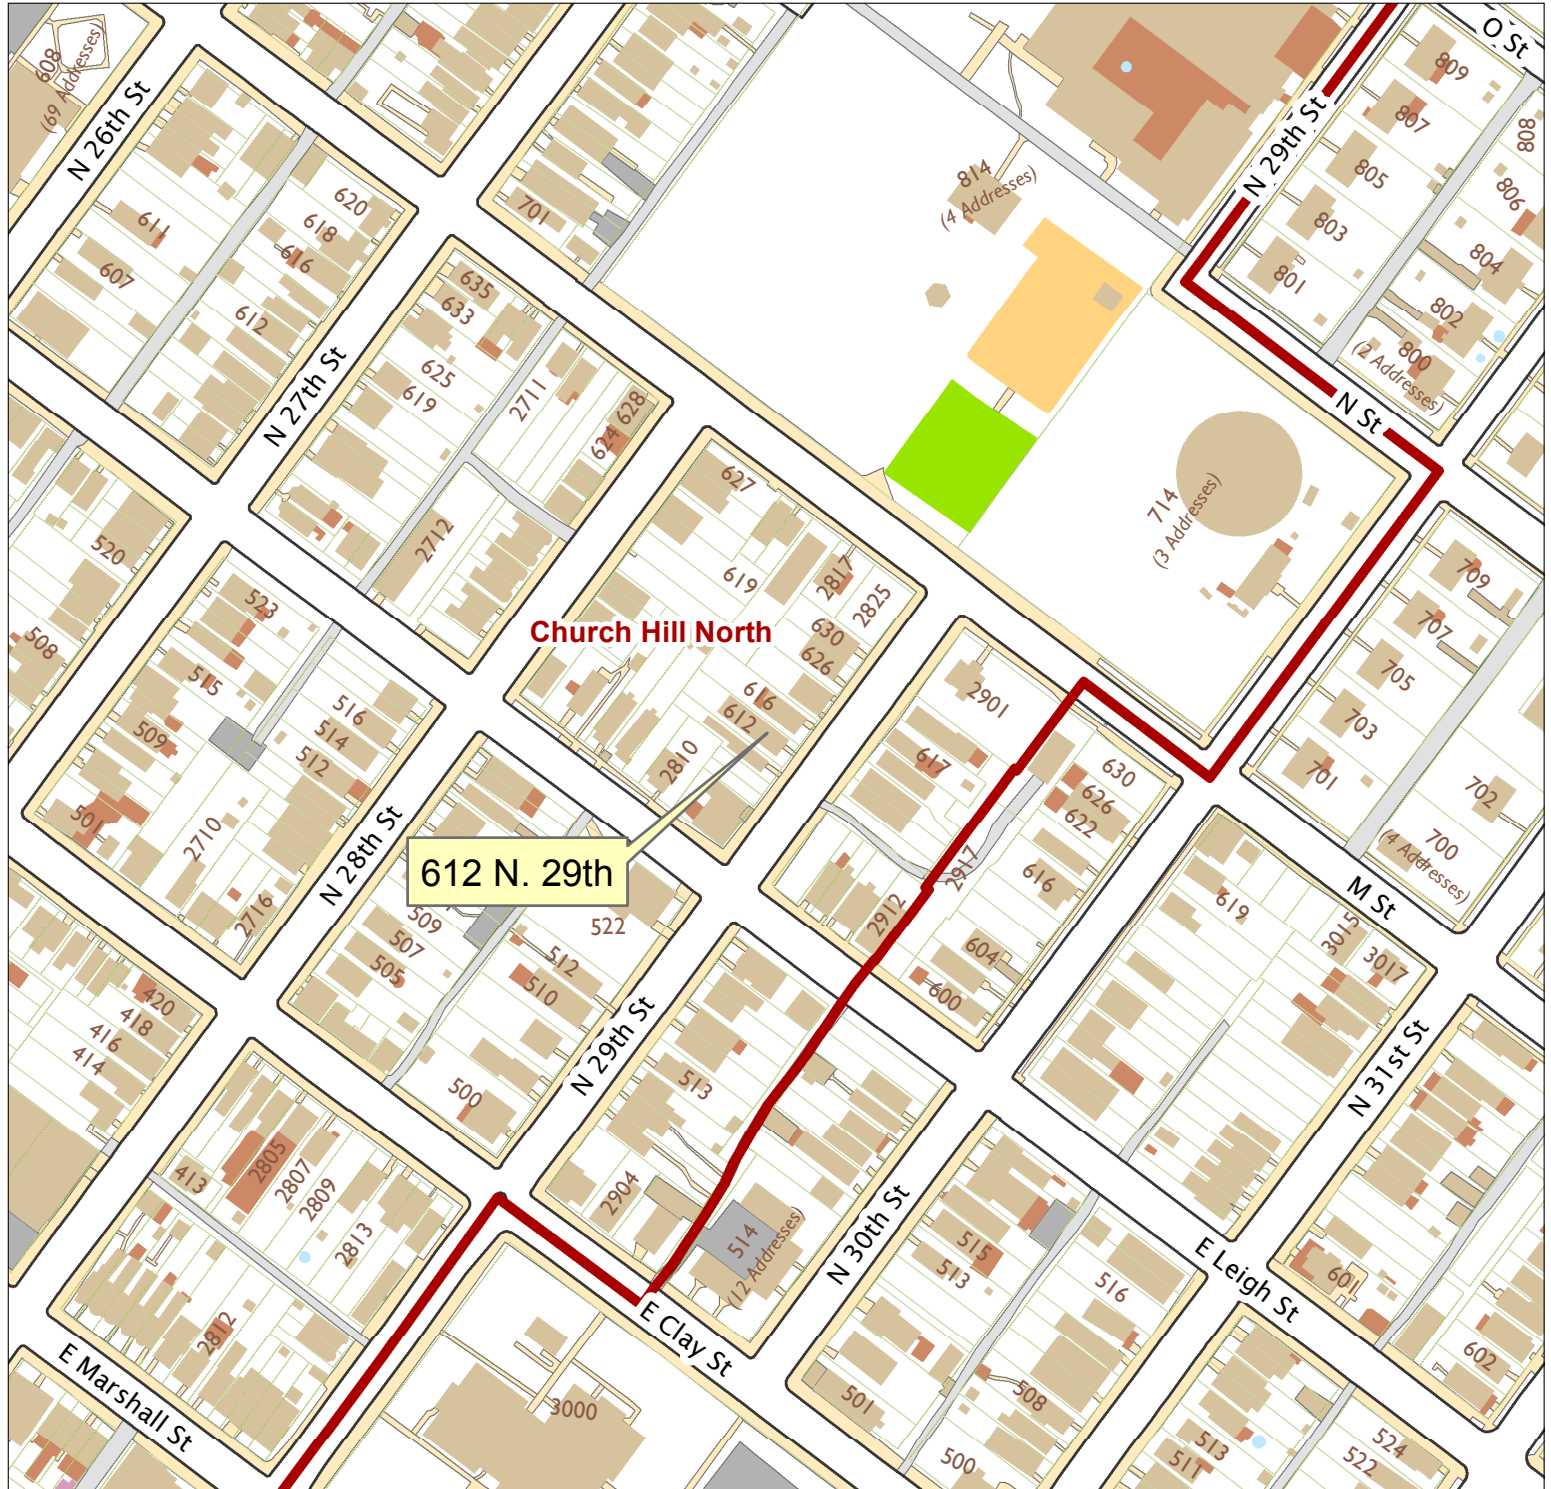

612 N. 29th Street

City of Richmond, VA

Geographic Information Systems

1 inch = 200 feet

Map printed by jeffricr on 2017.11.09.

Document Path: \\Dit-file02-pv\commdev\S\PDR\Planning & Preservation\CAR\Applications\Base Maps\Base Map.mxd

Disclaimer:

The City of Richmond assumes no liability either for any errors, omissions, or inaccuracies in the information provided regardless of the cause of such or for any decision made, action taken, or action not taken by the user in reliance upon any maps or information provided herein.

Location Reference