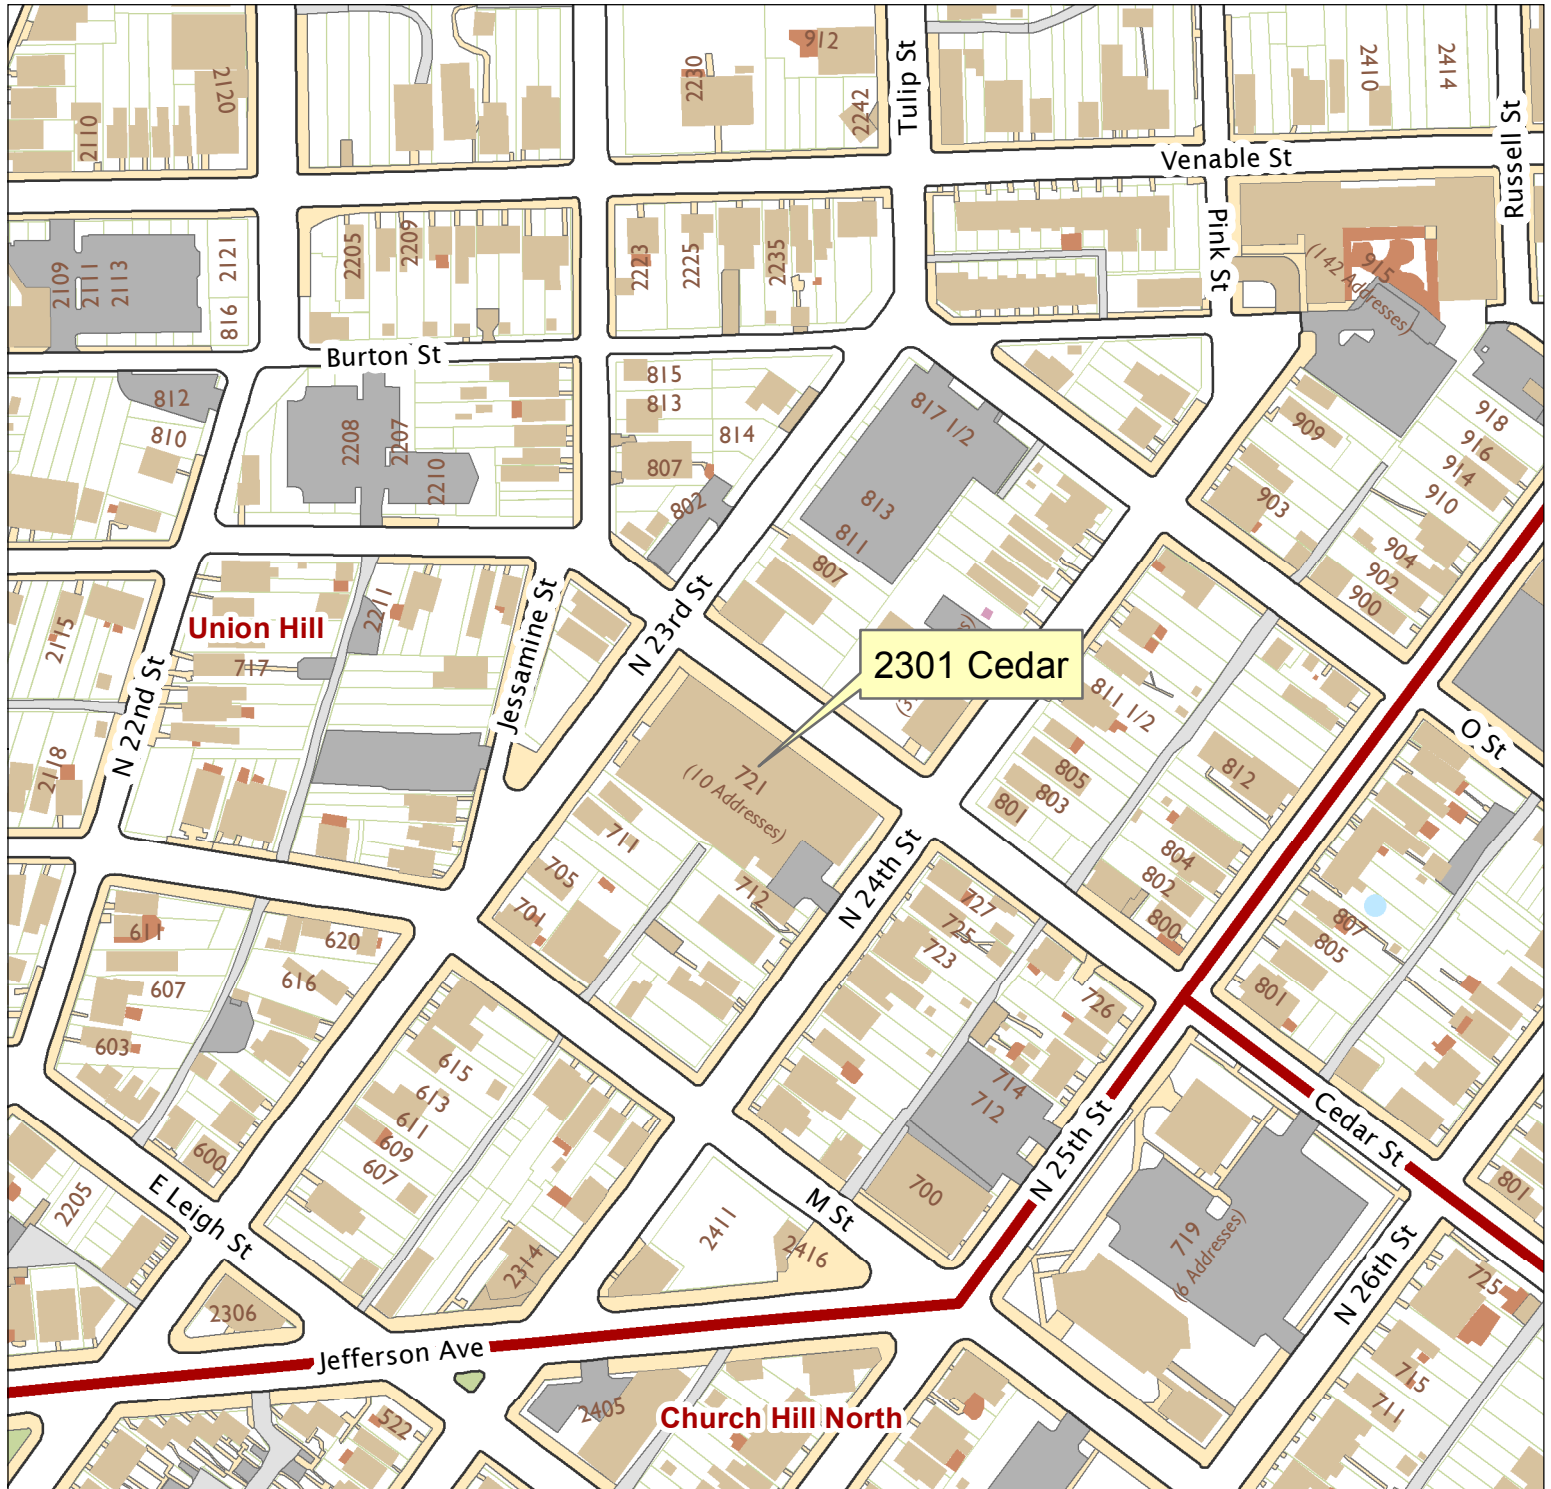

2301 Cedar Street

City of Richmond, VA

Geographic Information Systems

1 inch = 200 feet

0 0.0125 0.025 0.05 0.075 0.1 Miles

Map printed by palmquwd on 2016.01.13.

Document Path: G:\PDR\Planning & Preservation\CAR\Applications\Base Maps\Base Map.mxd

Disclaimer:

The City of Richmond assumes no liability either for any errors, omissions, or inaccuracies in the information provided regardless of the cause of such or for any decision made, action taken, or action not taken by the user in reliance upon any maps or information provided herein.

Location Reference