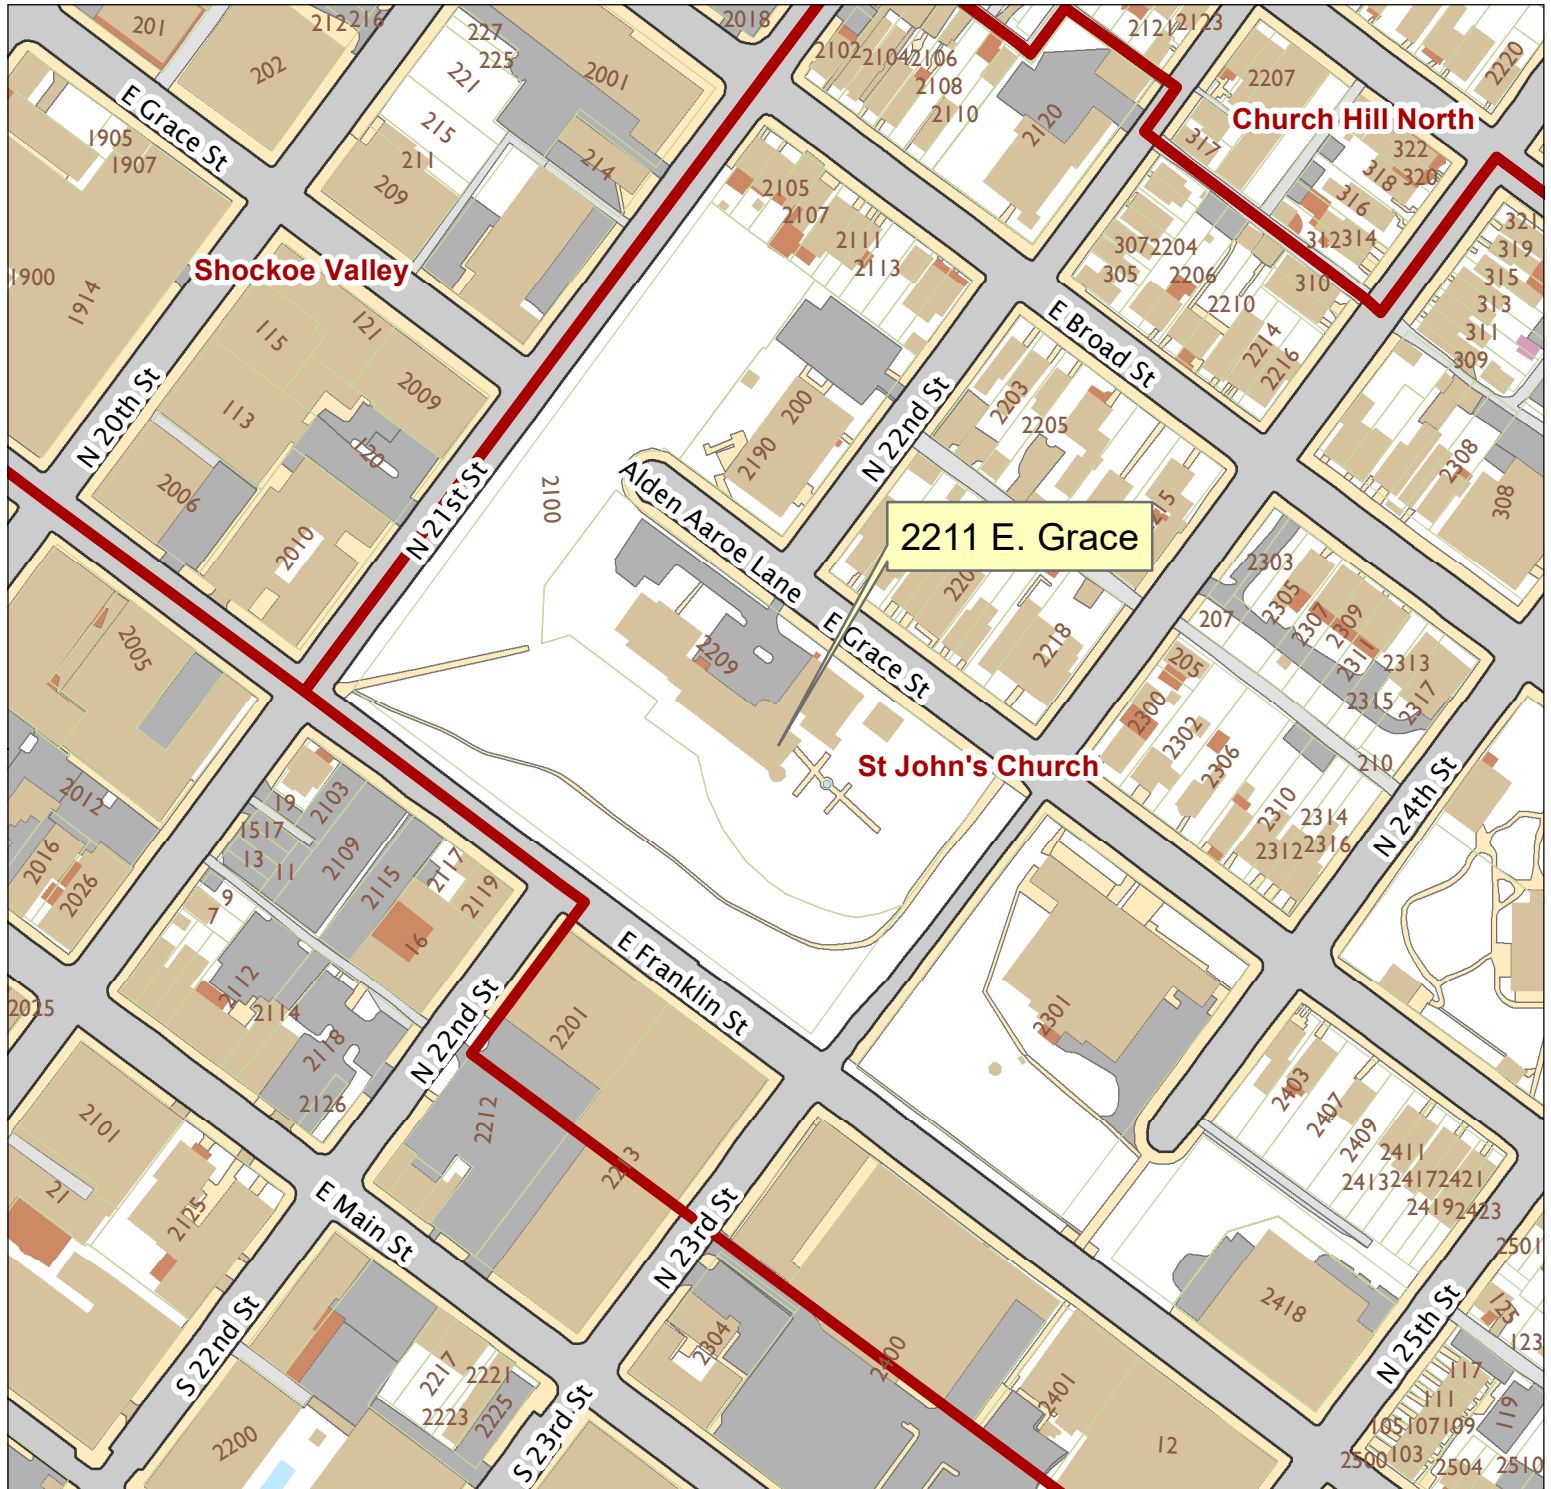

2211 E. Grace Street

City of Richmond, VA

Geographic Information Systems

1 inch = 200 feet

0 0.0125 0.025 0.05 0.075 0.1 Miles

Map printed by jonescl2 on 2019.03.07.

Document Path: G:\PDR\Planning & Preservation\CAR\Meetings\00 Current Meeting\Base Maps\Tools\Base Map.mxd

Disclaimer:

The City of Richmond assumes no liability either for any errors, omissions, or inaccuracies in the information provided regardless of the cause of such or for any decision made, action taken, or action not taken by the user in reliance upon any maps or information provided herein.

Location Reference