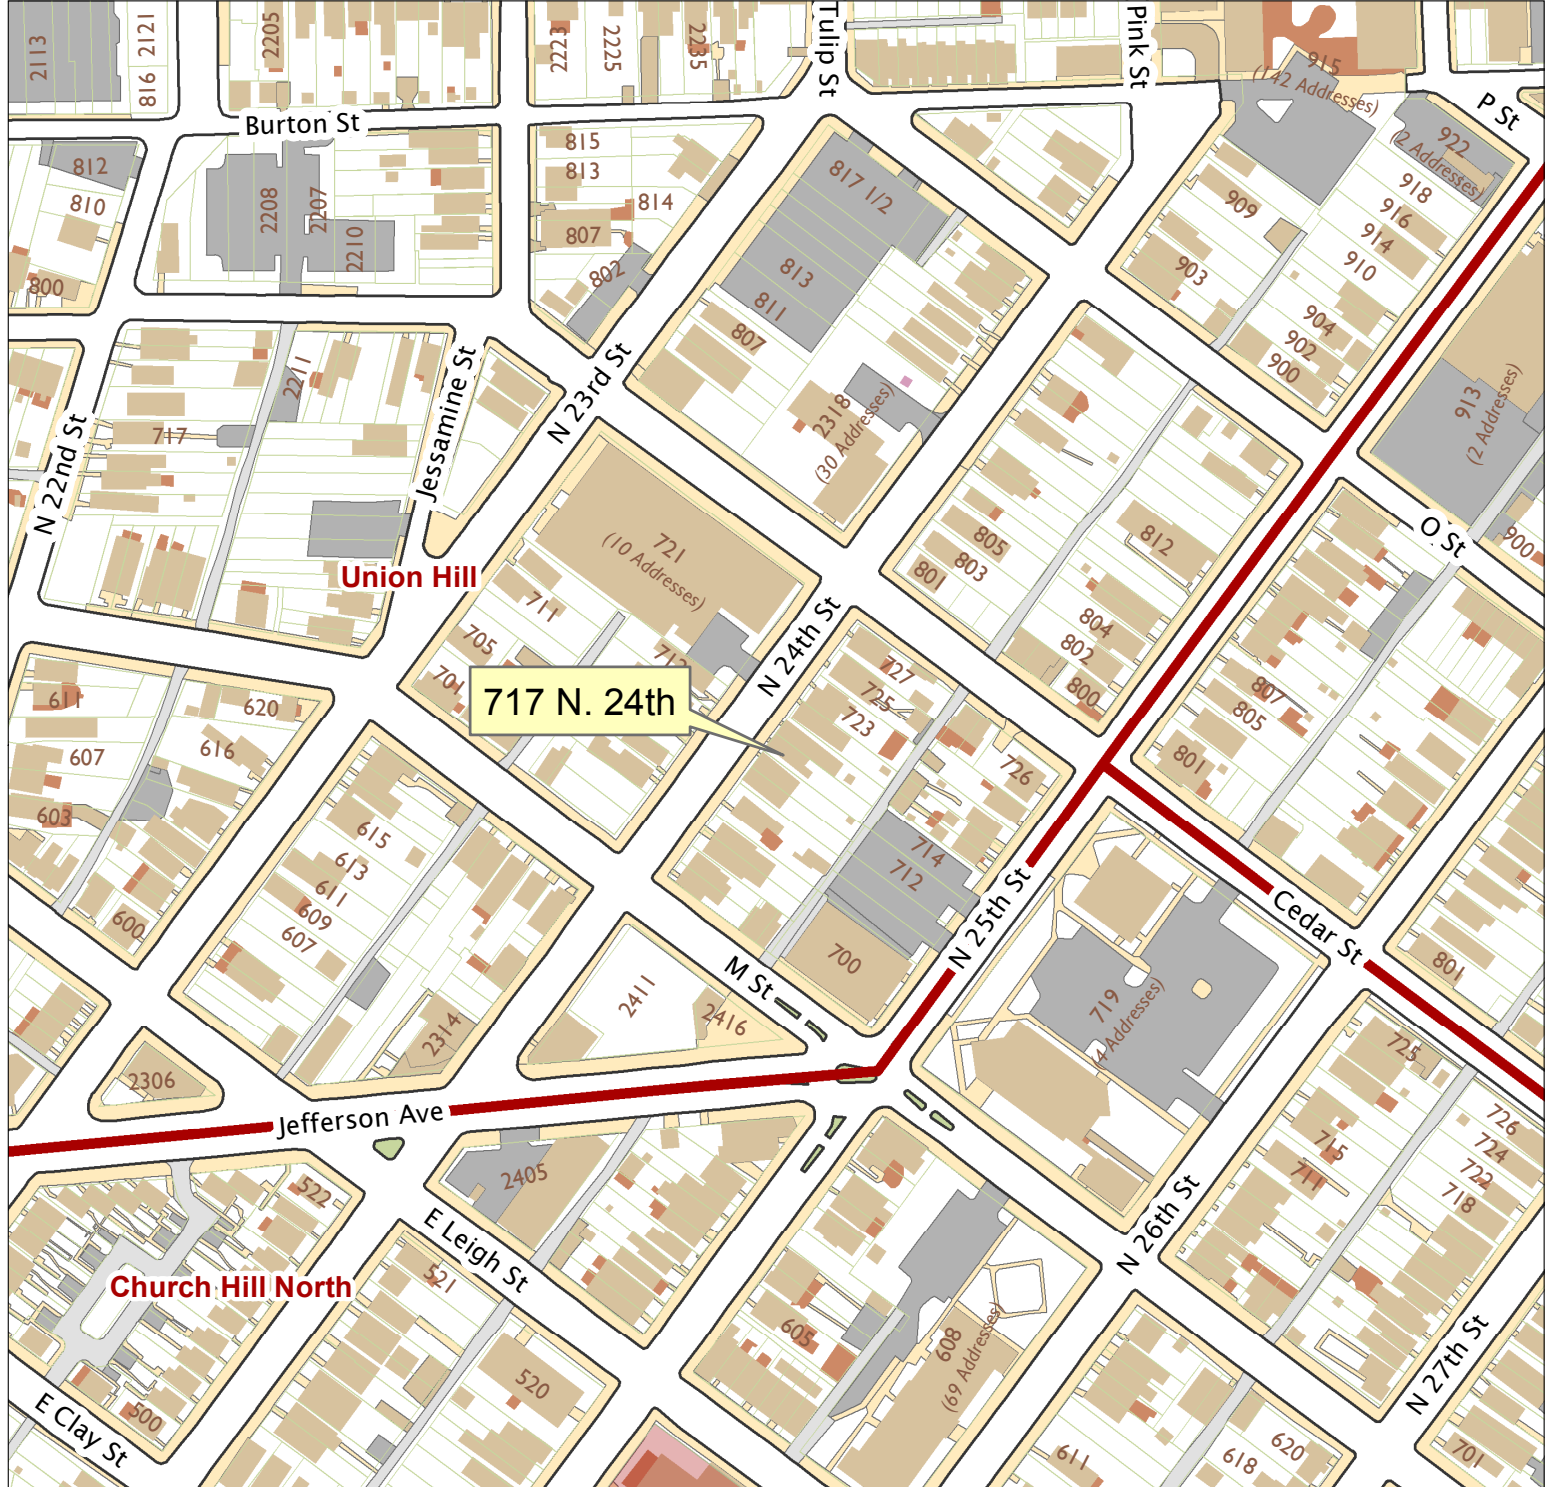

# 717 N. 24th Street

City of Richmond, VA

Geographic Information Systems

1 inch = 200 feet

Map printed by jeffricr on 2017.02.03.

Document Path: \\Dit-file02-pv\commdev\$\PDR\Planning & Preservation\CAR\Applications\Base Maps\Base Map.mxd

Disclaimer:

The City of Richmond assumes no liability either for any errors, omissions, or inaccuracies in the information provided regardless of the cause of such or for any decision made, action taken, or action not taken by the user in reliance upon any maps or information provided herein.

Location Reference