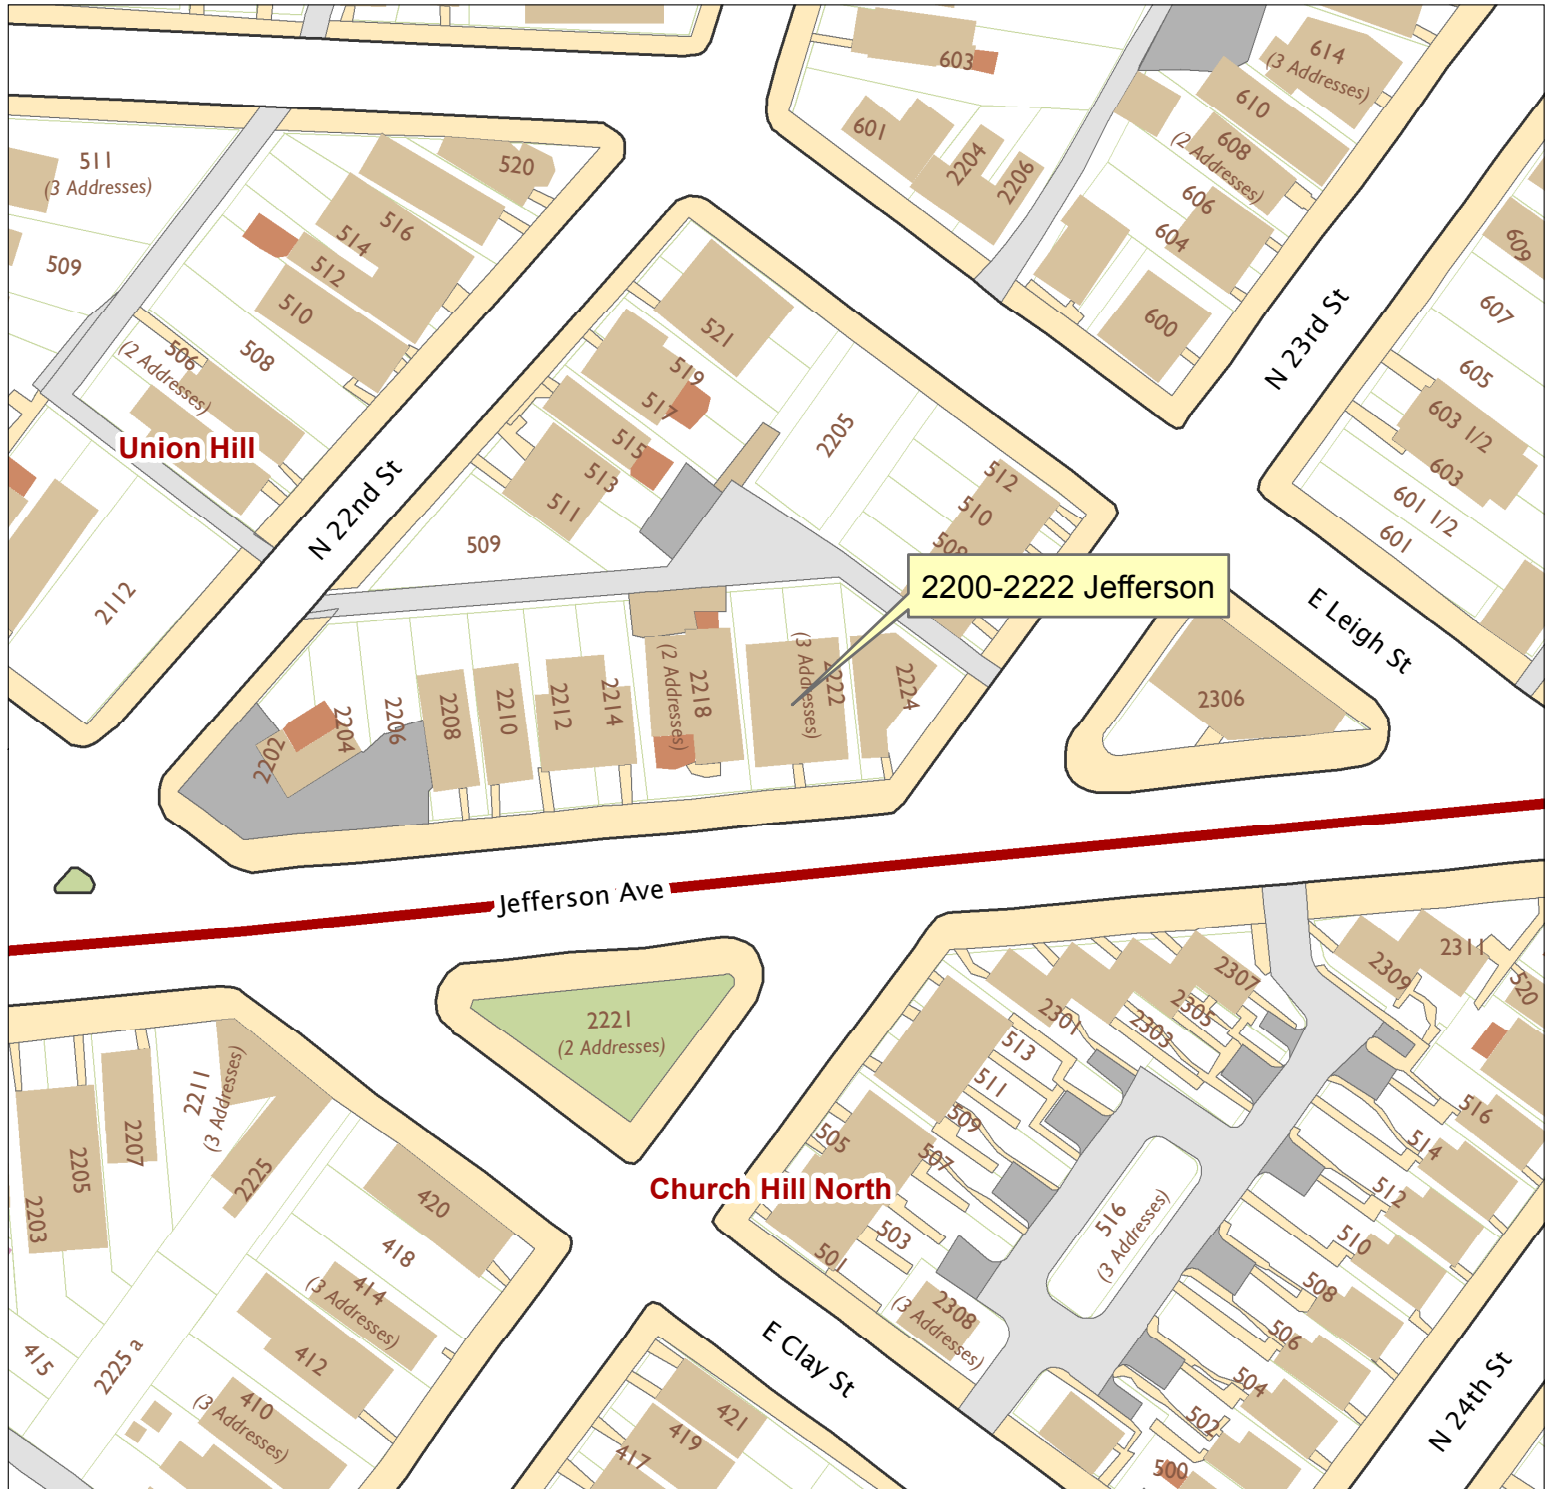

2220-2222 Jefferson Avenue

City of Richmond, VA

Geographic Information Systems

Map printed by palmquwd on 2016.11.16.

Document Path: G:\PDR\Planning & Preservation\CAR\Applications\Base Maps\Base Map.mxd

Disclaimer:
The City of Richmond assumes no liability either for any errors, omissions, or inaccuracies in the information provided regardless of the cause of such or for any decision made, action taken, or action not taken by the user in reliance upon any maps or information provided herein.