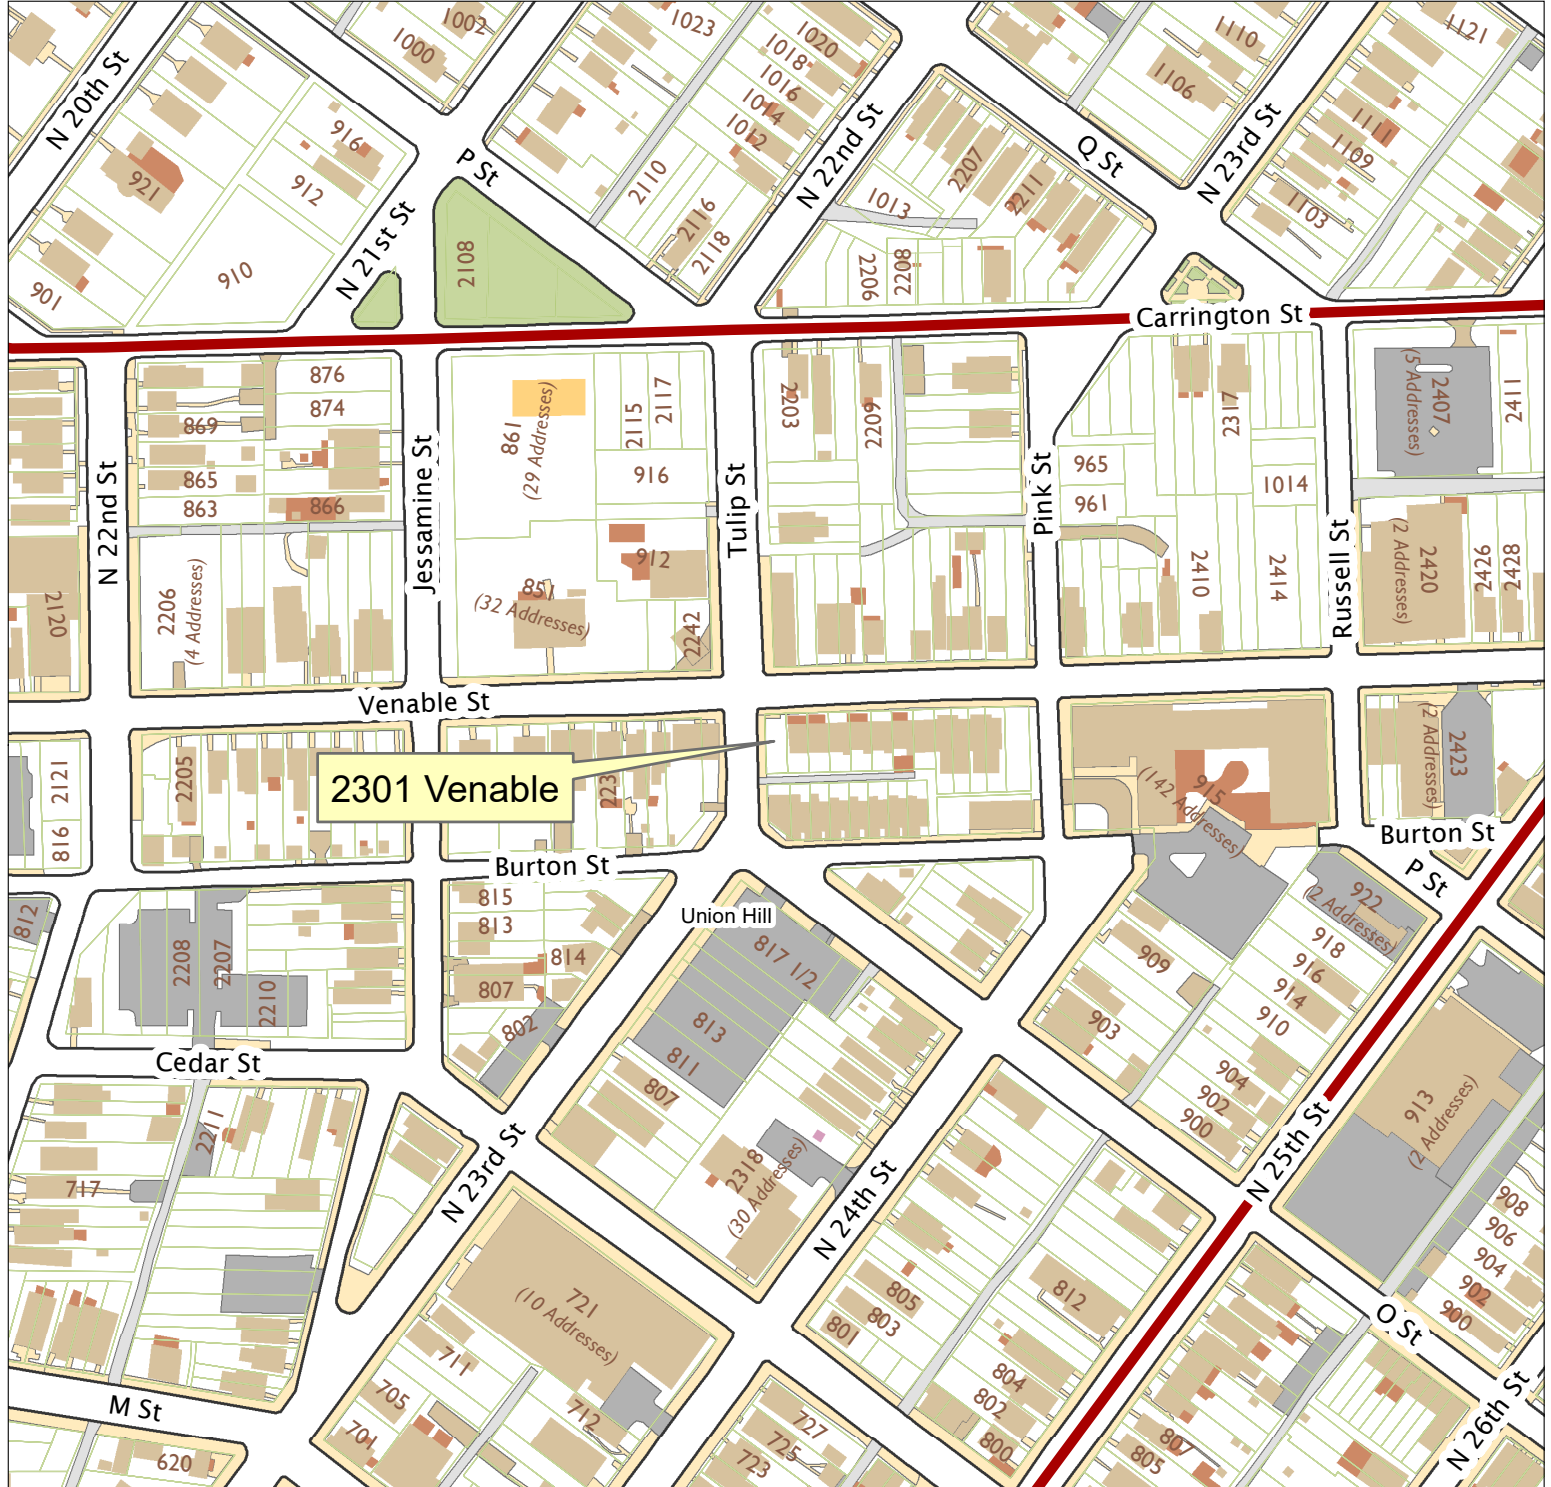

2301 Venable Street

City of Richmond, VA

Geographic Information Systems

2301 Venable

1 inch = 200 feet

Map printed by jeffricr on 2019.04.30.

Document Path: \\Dit-file02-pv\commdev\$\PDR\Planning & Preservation\CAR\Meetings\00 Current Meeting\Base Maps\Tools\Base Map - COPY.mxd

Disclaimer:
The City of Richmond assumes no liability either for any errors, omissions, or inaccuracies in the information provided regardless of the cause of such or for any decision made, action taken, or action not taken by the user in reliance upon any maps or information provided herein.

Location Reference