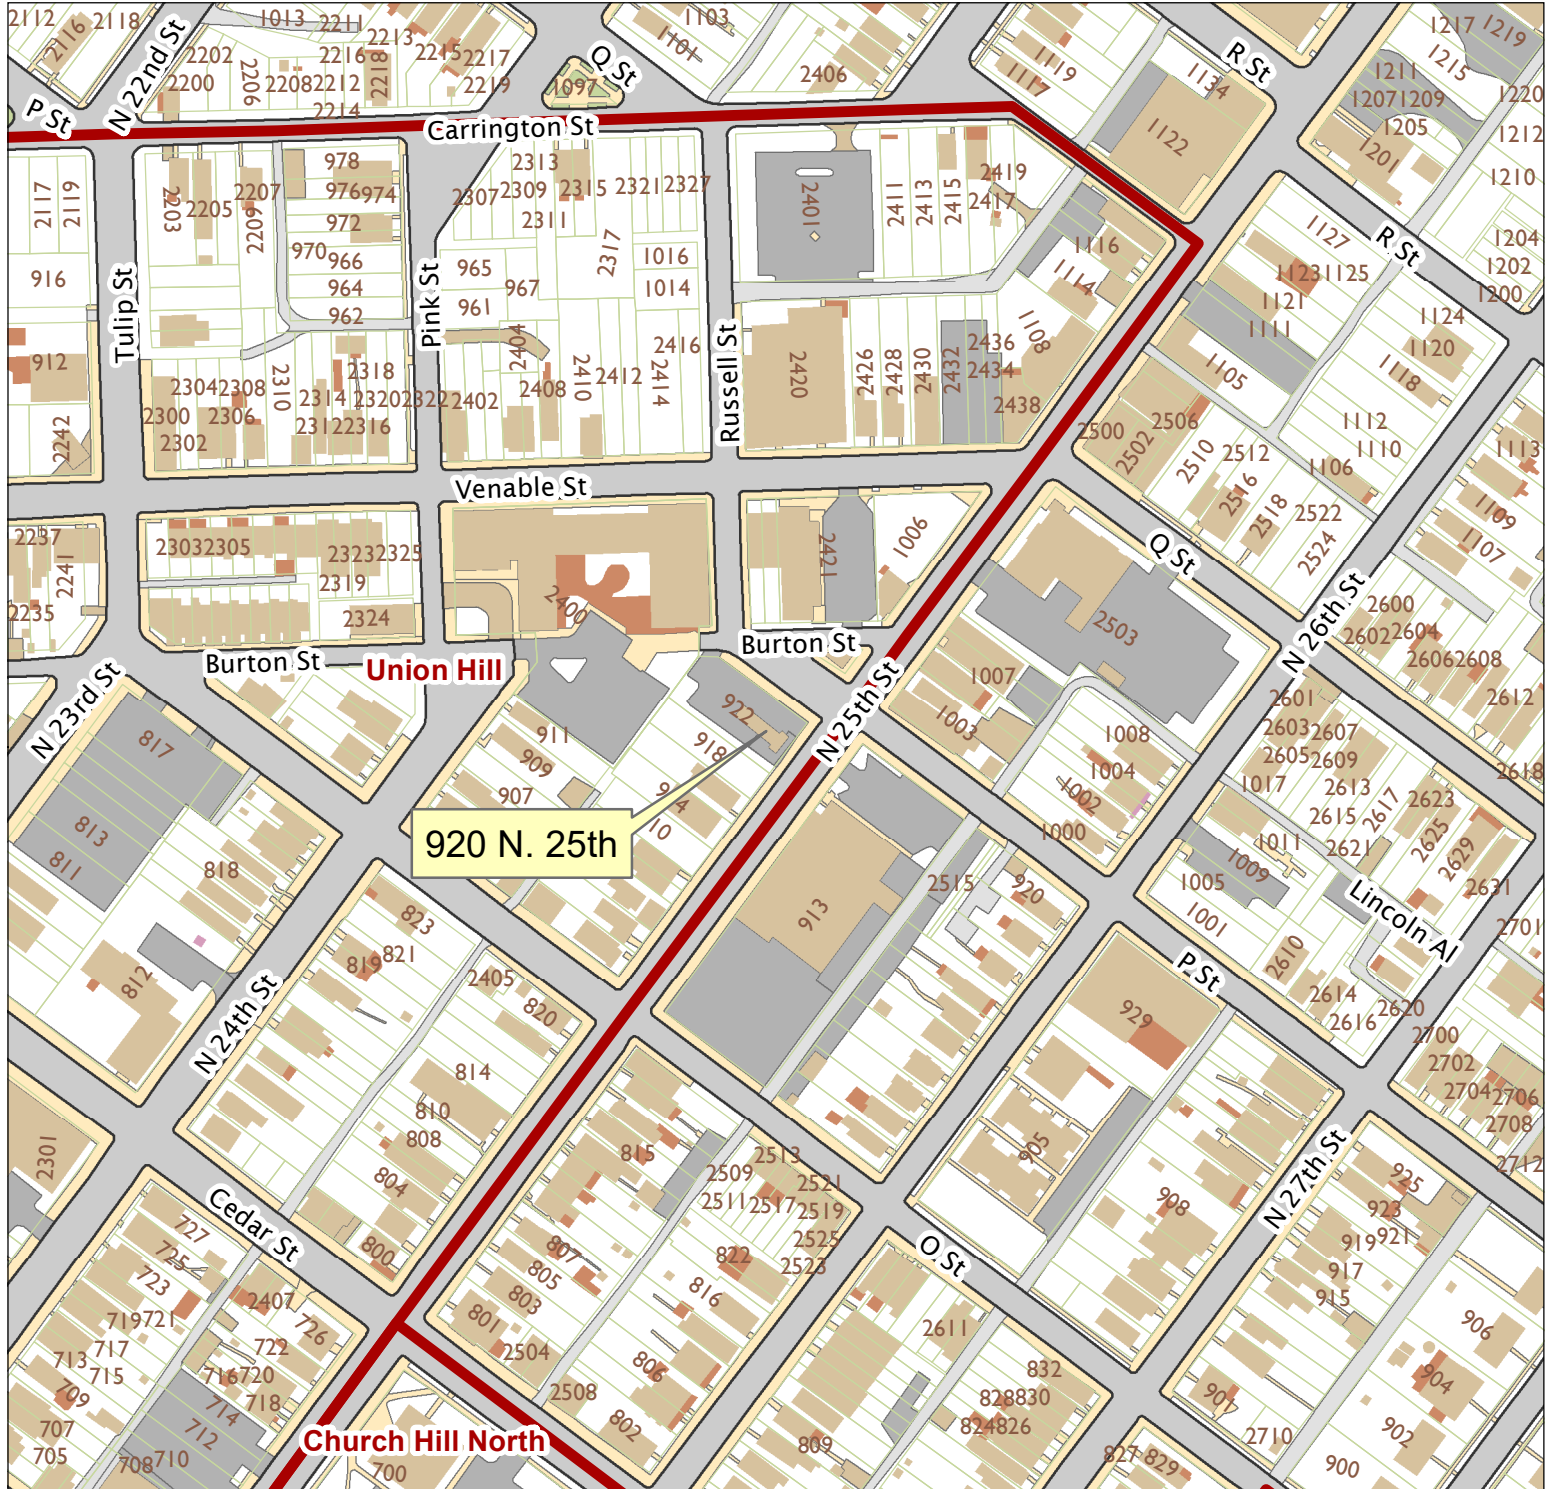

# 920 N. 25th Street

City of Richmond, VA

Geographic Information Systems

920 N. 25th

Map printed by jonescl2 on 2019.03.07.

Document Path: G:\PDR\Planning & Preservation\CAR\Meetings\00 Current Meeting\Base Maps\Tools\Base Map.mxd

Disclaimer:  
The City of Richmond assumes no liability either for any errors, omissions, or inaccuracies in the information provided regardless of the cause of such or for any decision made, action taken, or action not taken by the user in reliance upon any maps or information provided herein.