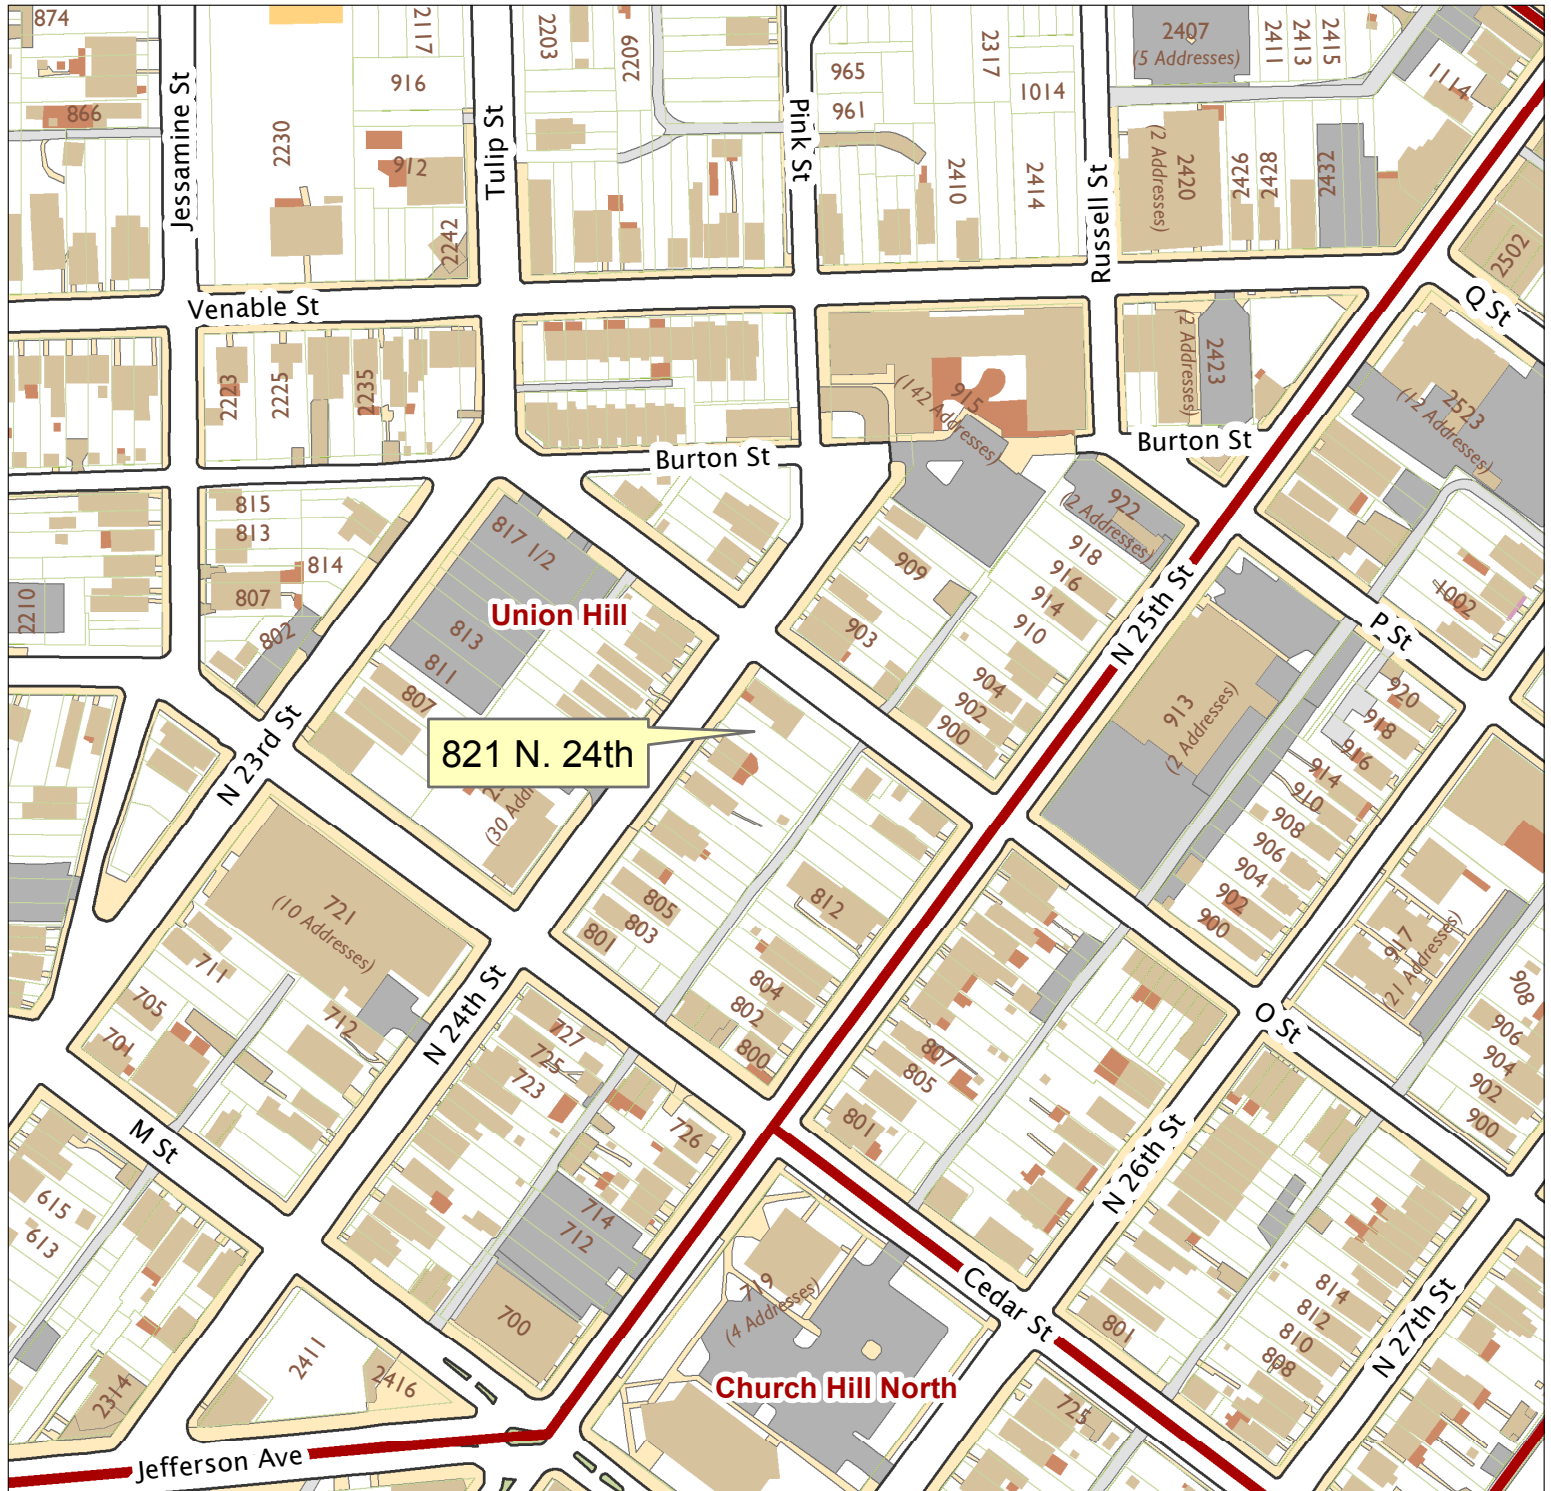

821 N. 24th Street

City of Richmond, VA

Geographic Information Systems

1 inch = 200 feet

Map printed by jeffricr on 2017.05.03.

Document Path: \\Dit-file02-pv\commdev\S\PDR\Planning & Preservation\CAR\Applications\Base Maps\Base Map.mxd

Disclaimer:

The City of Richmond assumes no liability either for any errors, omissions, or inaccuracies in the information provided regardless of the cause of such or for any decision made, action taken, or action not taken by the user in reliance upon any maps or information provided herein.

Location Reference