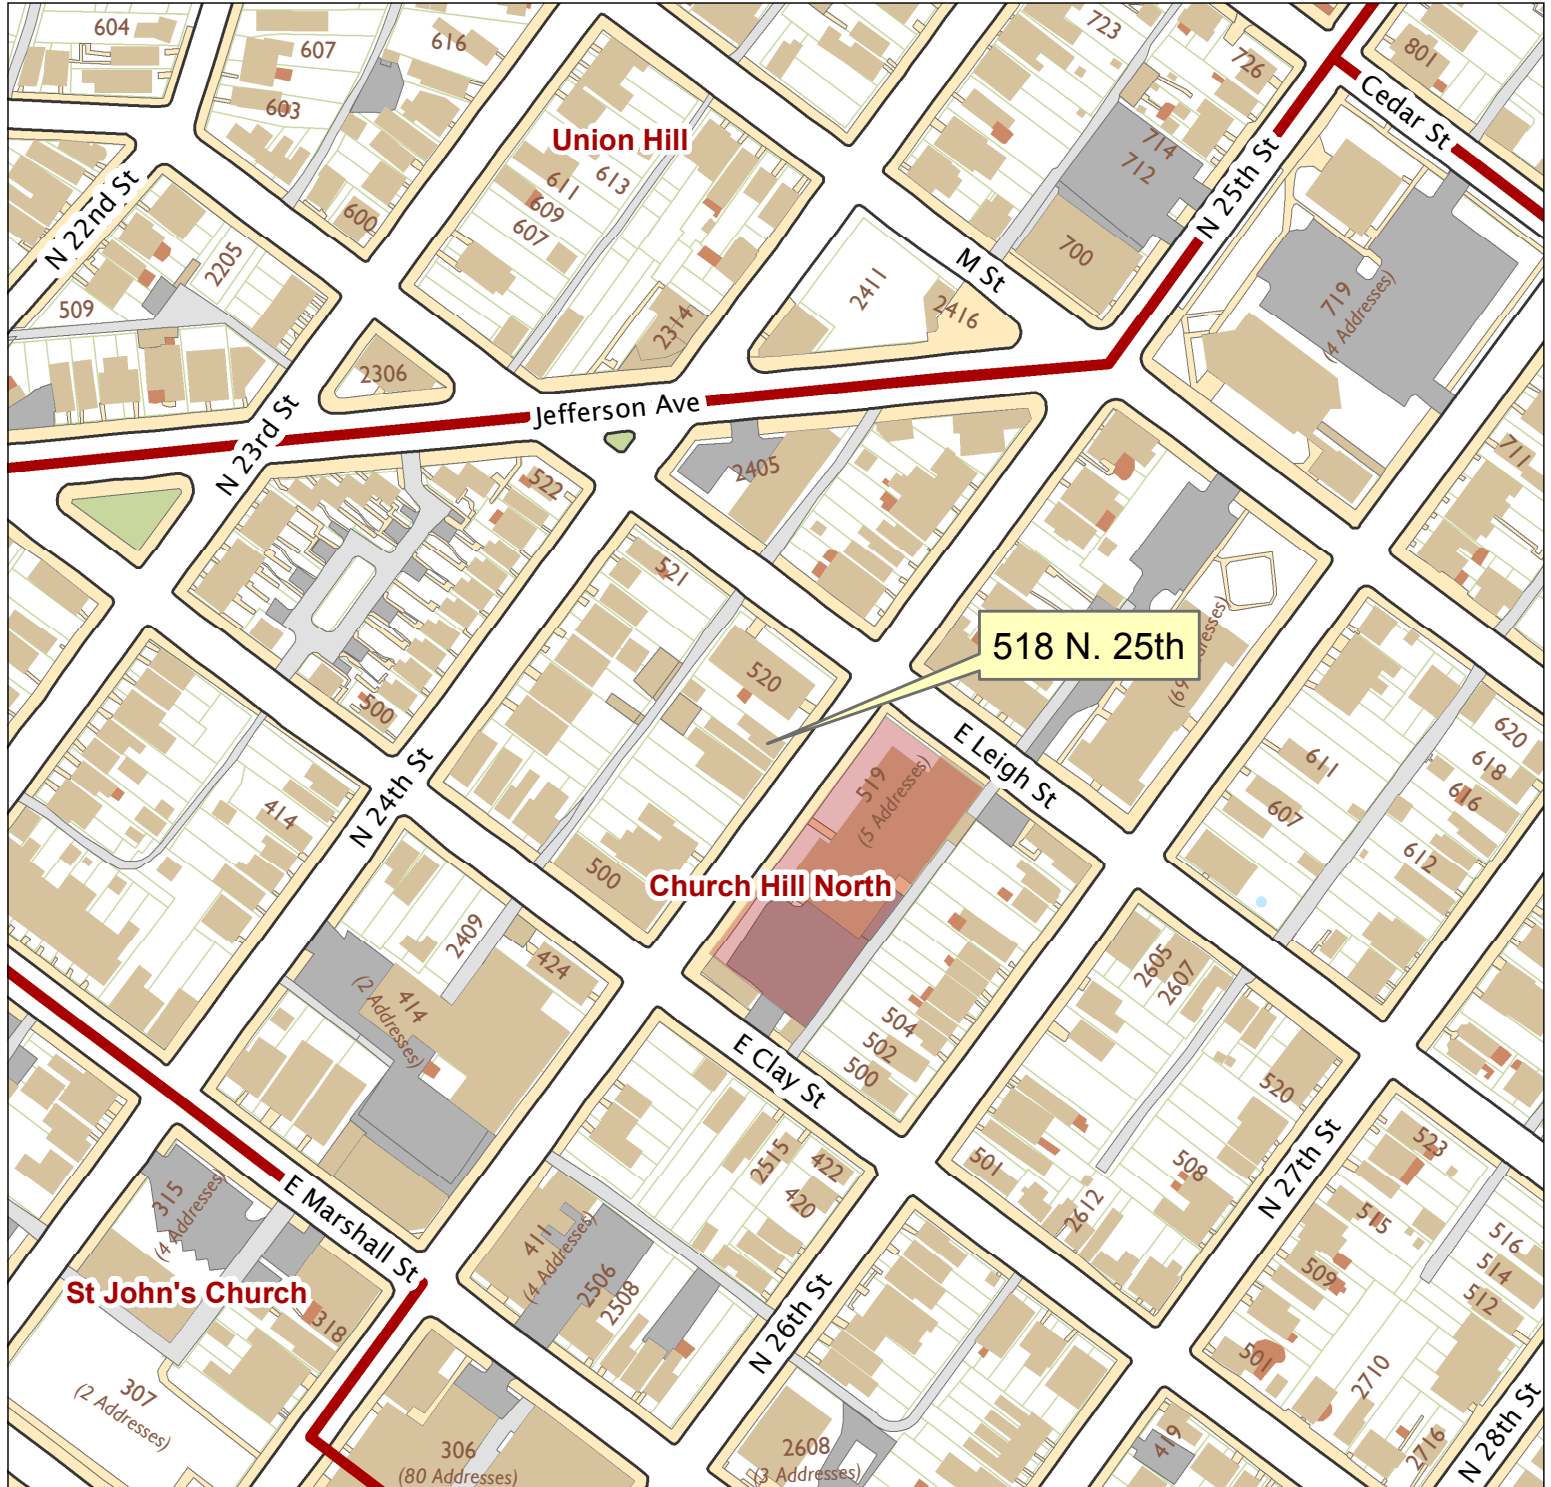

518 N. 25th Street

City of Richmond, VA

Geographic Information Systems

1 inch = 200 feet

Map printed by palmquwd on 2016.09.13.

Document Path: G:\PDR\Planning & Preservation\CAR\Applications\Base Maps\Base Map.mxd

Disclaimer:

The City of Richmond assumes no liability either for any errors, omissions, or inaccuracies in the information provided regardless of the cause of such or for any decision made, action taken, or action not taken by the user in reliance upon any maps or information provided herein.

Location Reference