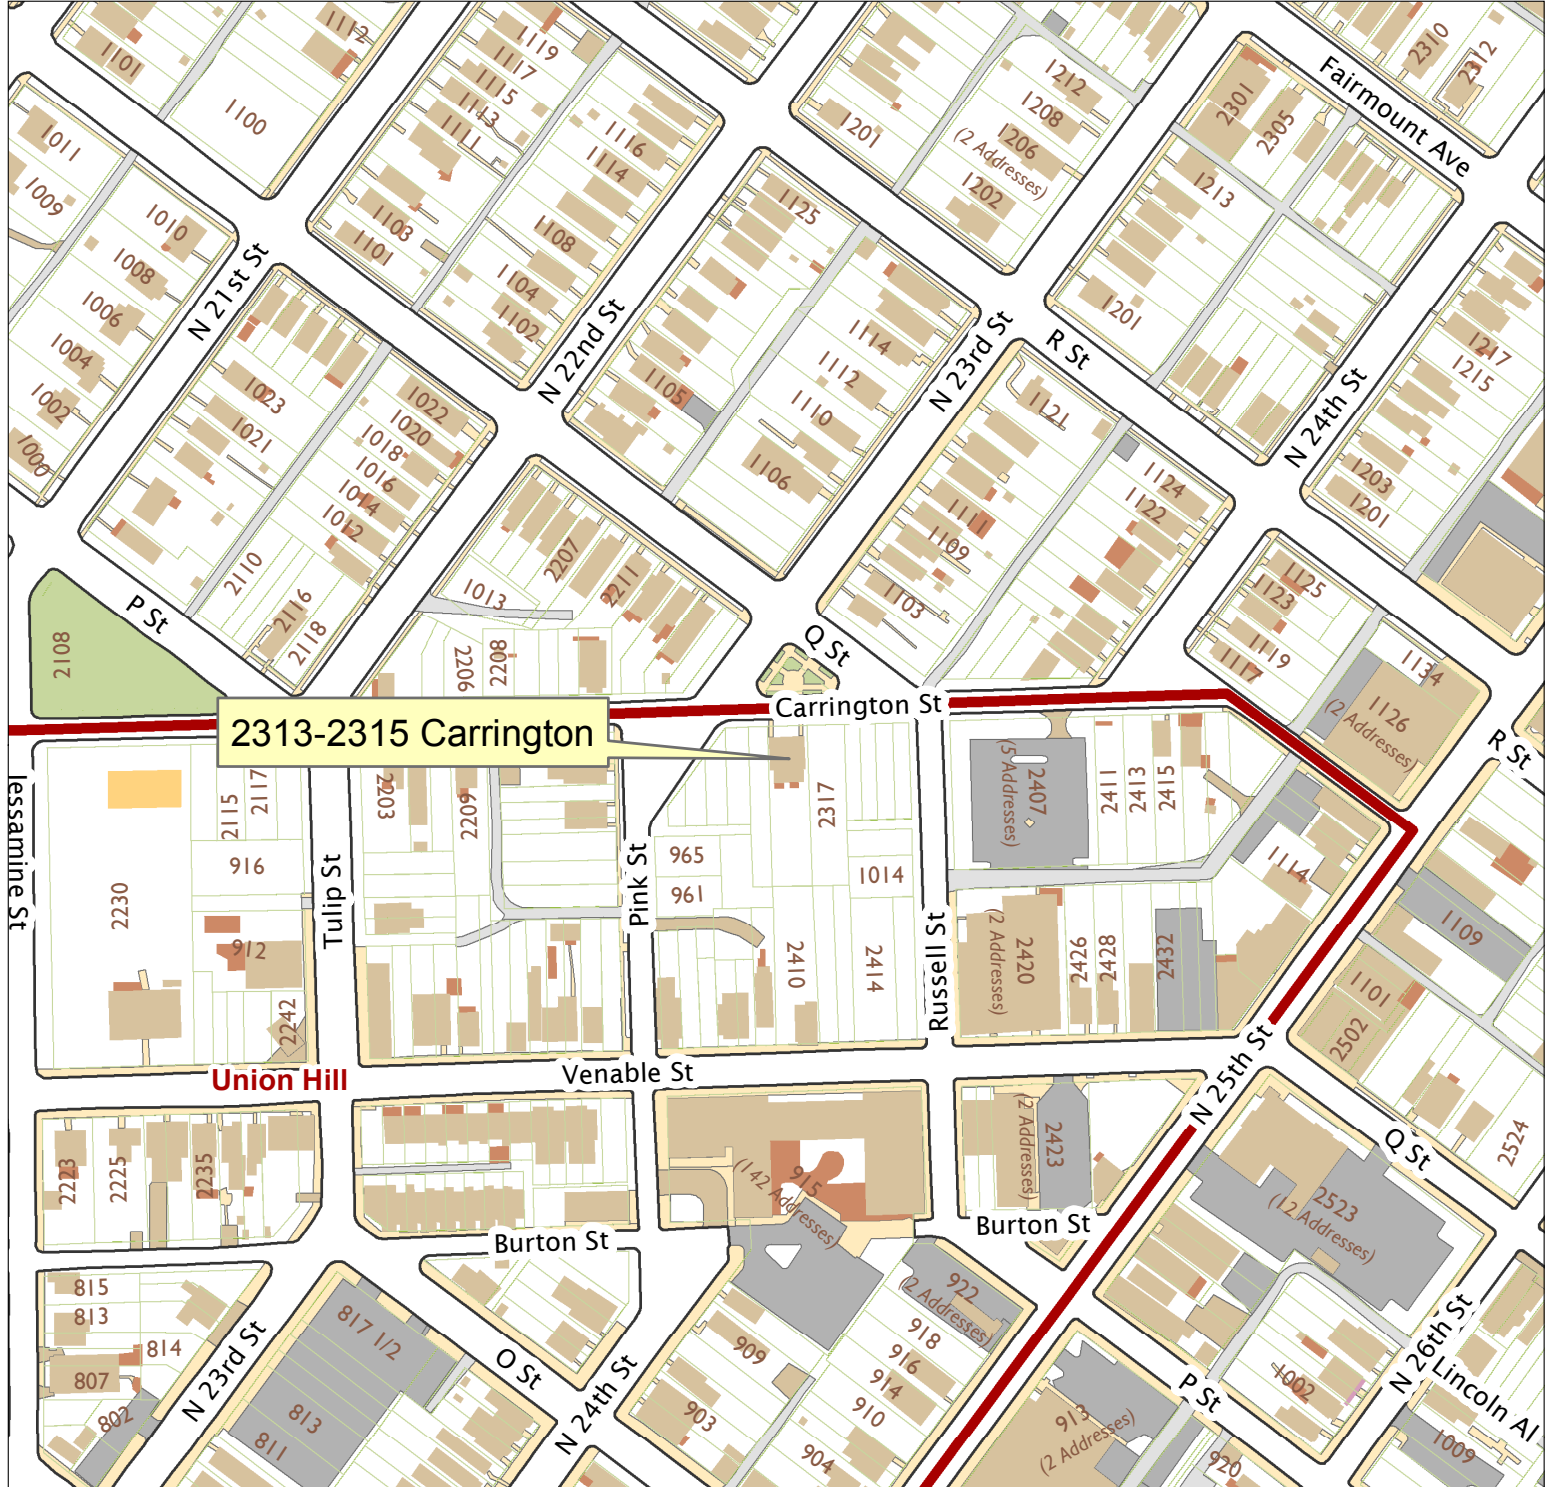

2313-2315 Carrington Street

City of Richmond, VA

Geographic Information Systems

Map printed by jeffricr on 2017.05.03.

Document Path: \\Dit-file02-pv\commdev\$\PDR\Planning & Preservation\CAR\Applications\Base Maps\Base Map.mxd

Disclaimer:
The City of Richmond assumes no liability either for any errors, omissions, or inaccuracies in the information provided regardless of the cause of such or for any decision made, action taken, or action not taken by the user in reliance upon any maps or information provided herein.