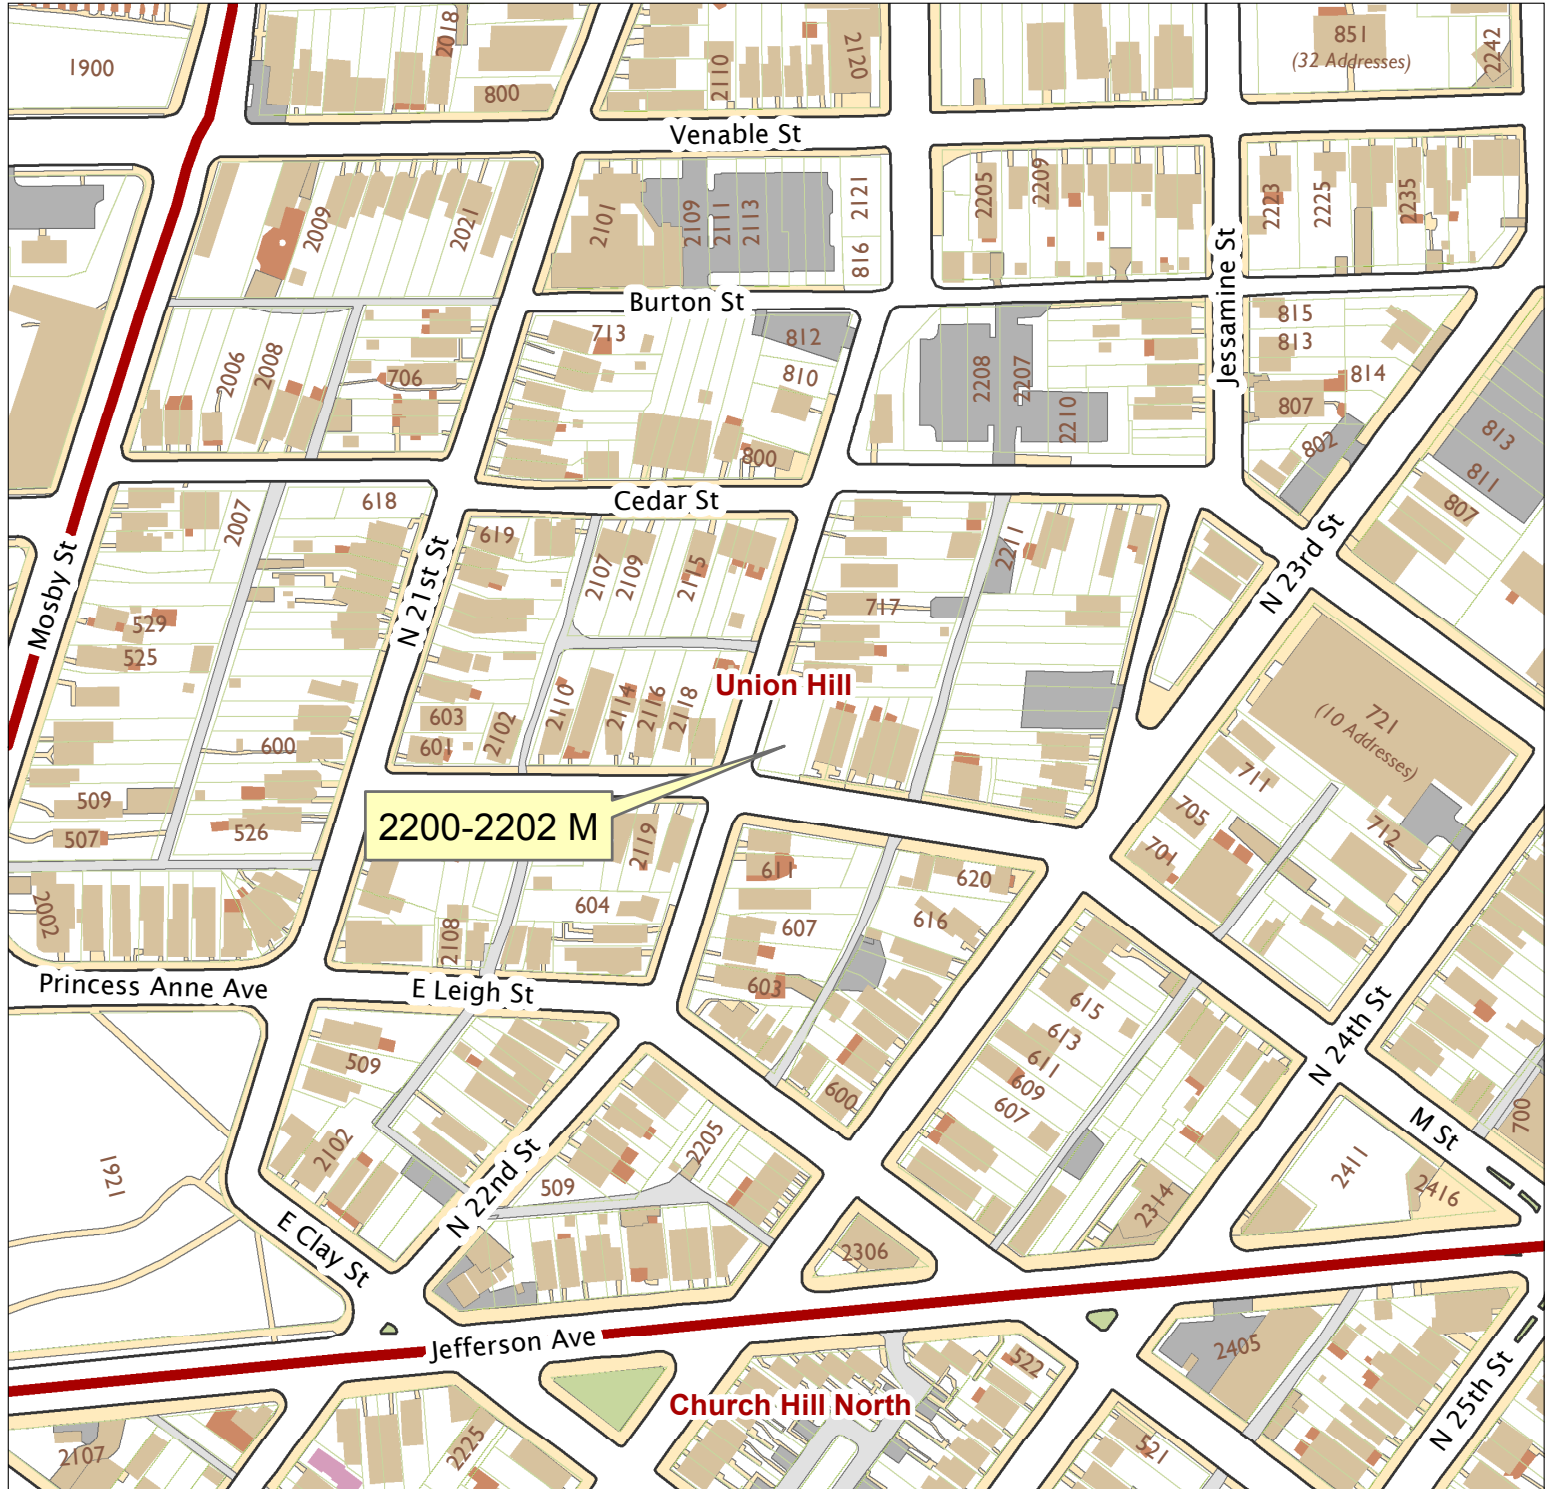

2200-2202 M Street

City of Richmond, VA

Geographic Information Systems

Map printed by jeffricr on 2018.01.09.

Document Path: \\Dit-file02-pv\commdev\$\PDR\Planning & Preservation\CAR\Applications\Base Maps\Base Map.mxd

Disclaimer:
The City of Richmond assumes no liability either for any errors, omissions, or inaccuracies in the information provided regardless of the cause of such or for any decision made, action taken, or action not taken by the user in reliance upon any maps or information provided herein.