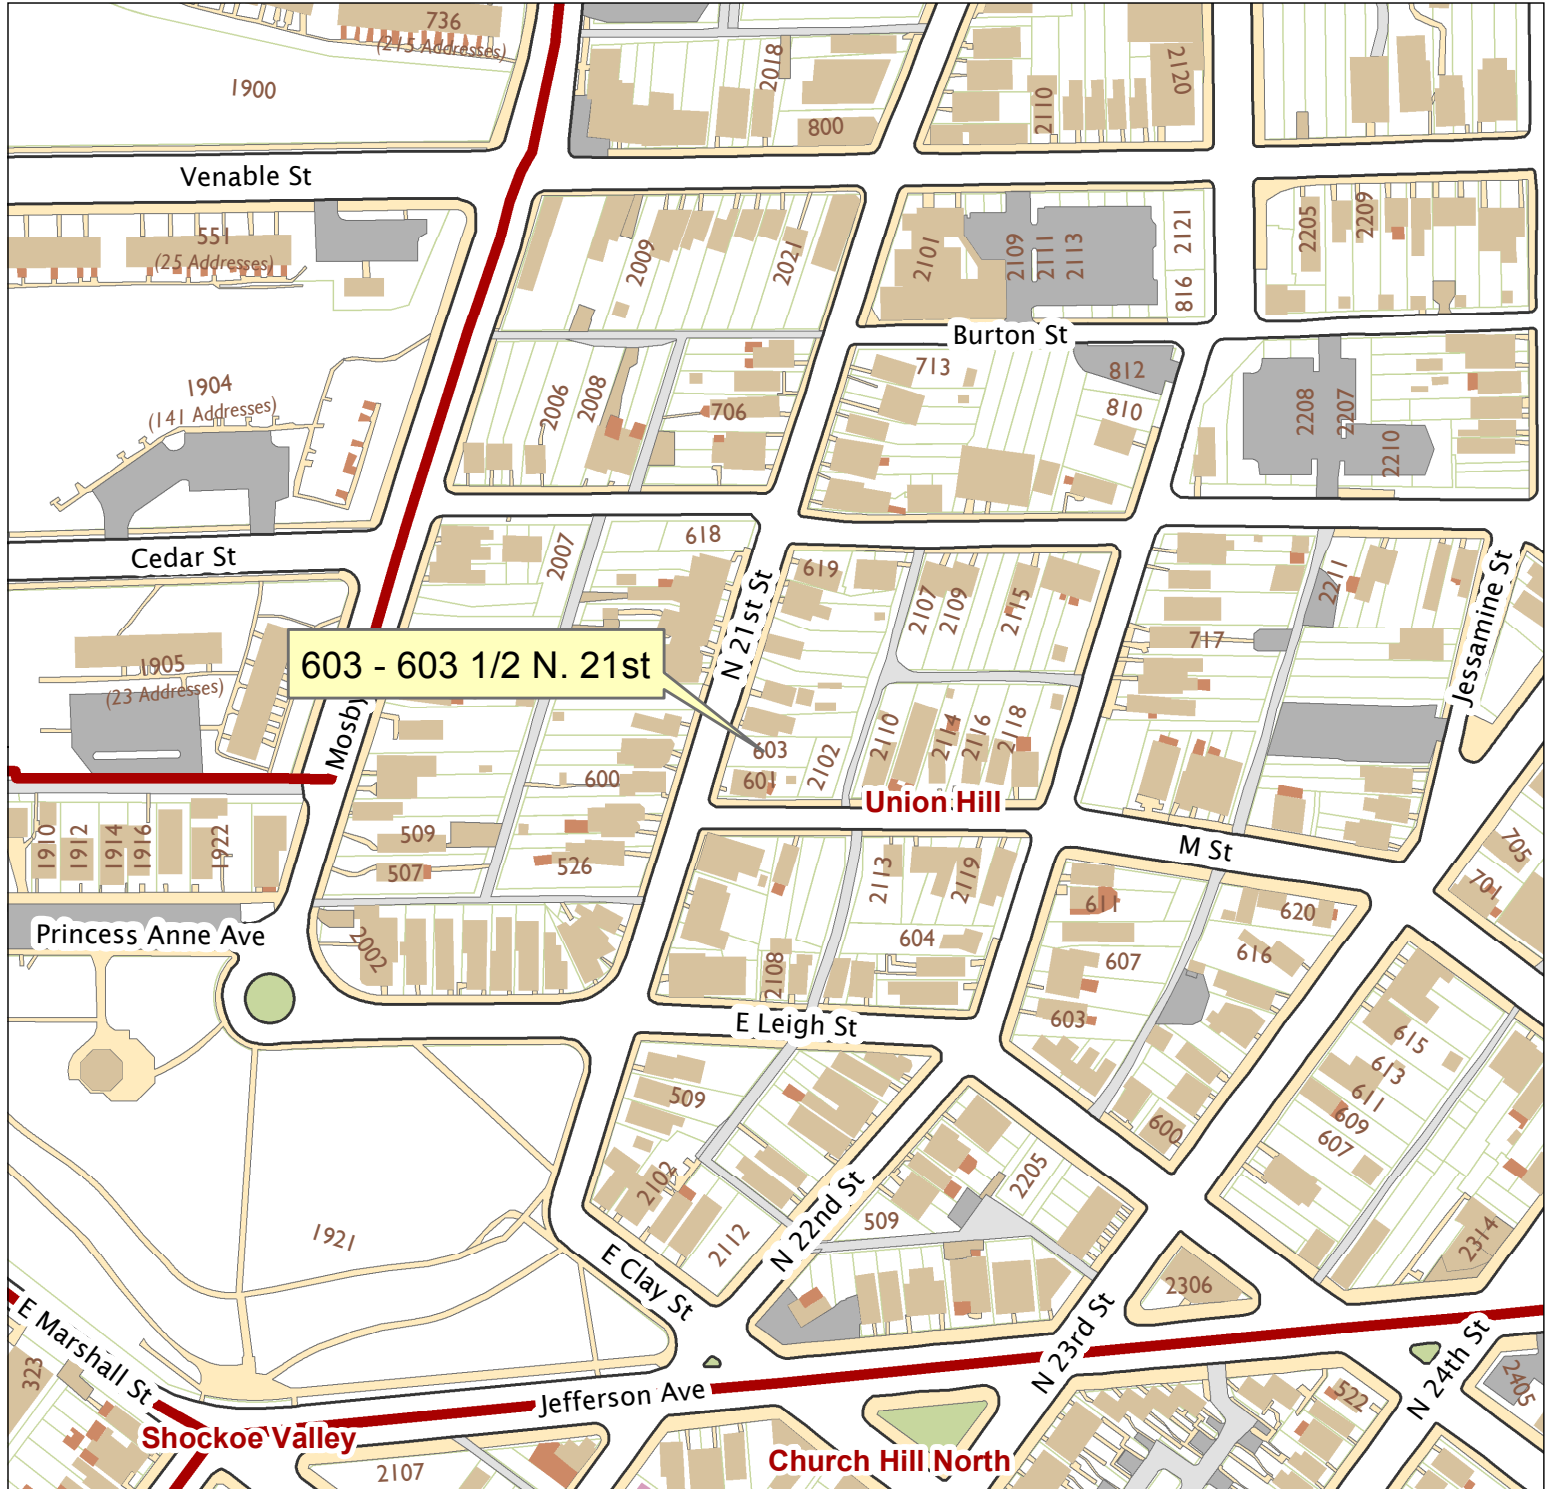

603 - 603 1/2 N. 21st Street

City of Richmond, VA

Geographic Information Systems

603 - 603 1/2 N. 21st

Union Hill

Shockoe Valley

Church Hill North

1 inch = 200 feet

Map printed by palmquwd on 2015.07.14.

Document Path: G:\PDR\Planning & Preservation\CAR\Applications\Base Maps\Base Map.mxd

Disclaimer:

The City of Richmond assumes no liability either for any errors, omissions, or inaccuracies in the information provided regardless of the cause of such or for any decision made, action taken, or action not taken by the user in reliance upon any maps or information provided herein.

Location Reference