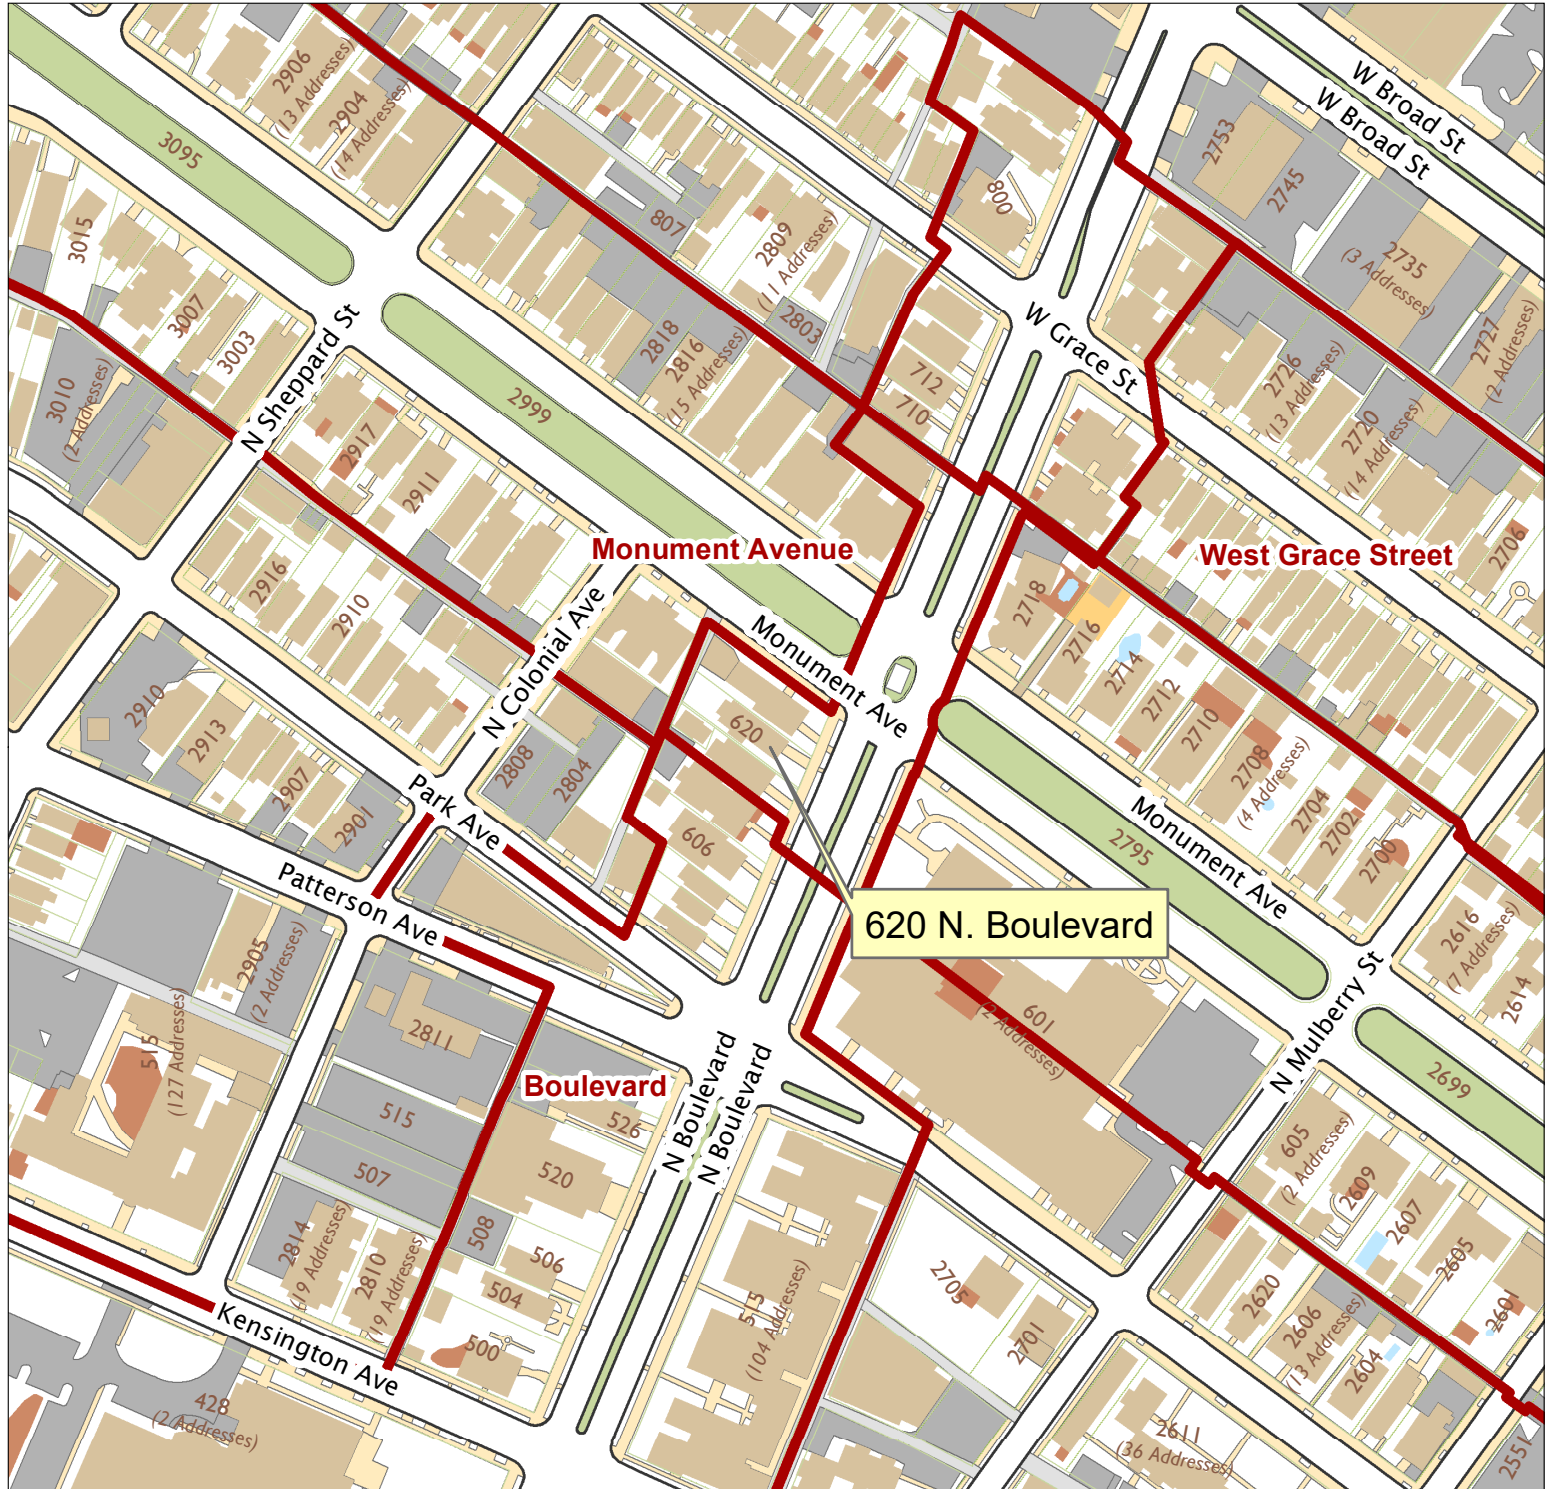

# 620 N. Boulevard

City of Richmond, VA

Geographic Information Systems

1 inch = 200 feet

Map printed by jeffricr on 2018.08.01.

Document Path: \\Dit-file02-pv\commdev\S\PDR\Planning & Preservation\CAR\Applications\Base Maps\Base Map.mxd

**Disclaimer:**

The City of Richmond assumes no liability either for any errors, omissions, or inaccuracies in the information provided regardless of the cause of such or for any decision made, action taken, or action not taken by the user in reliance upon any maps or information provided herein.

Location Reference