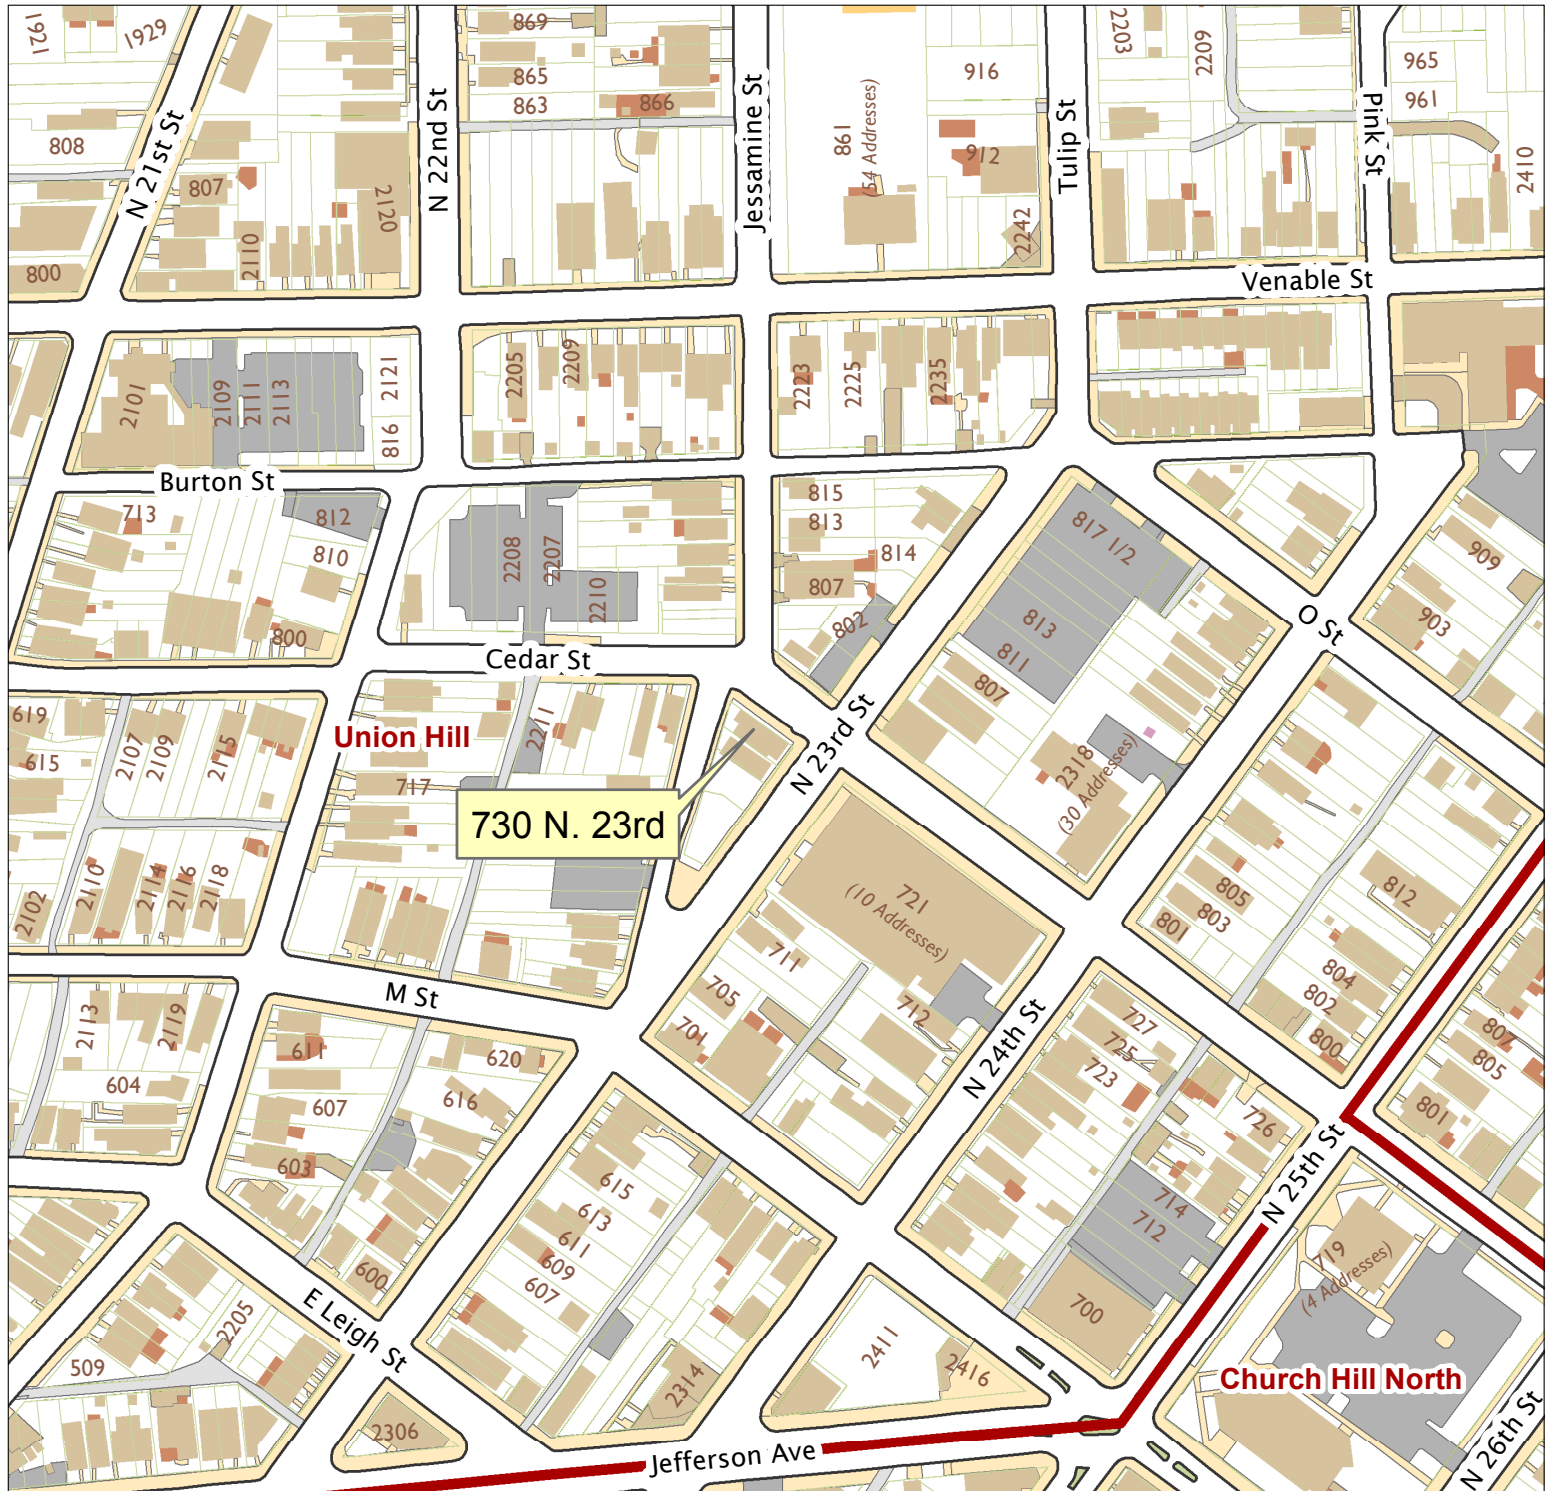

730 N. 23rd Street

City of Richmond, VA

Geographic Information Systems

1 inch = 200 feet

0 0.0125 0.025 0.05 0.075 0.1 Miles

Map printed by jeffricr on 2017.12.01.

Document Path: \\Dit-file02-pv\commdev\S\PDR\Planning & Preservation\CAR\Applications\Base Maps\Base Map.mxd

Disclaimer:

The City of Richmond assumes no liability either for any errors, omissions, or inaccuracies in the information provided regardless of the cause of such or for any decision made, action taken, or action not taken by the user in reliance upon any maps or information provided herein.

Location Reference