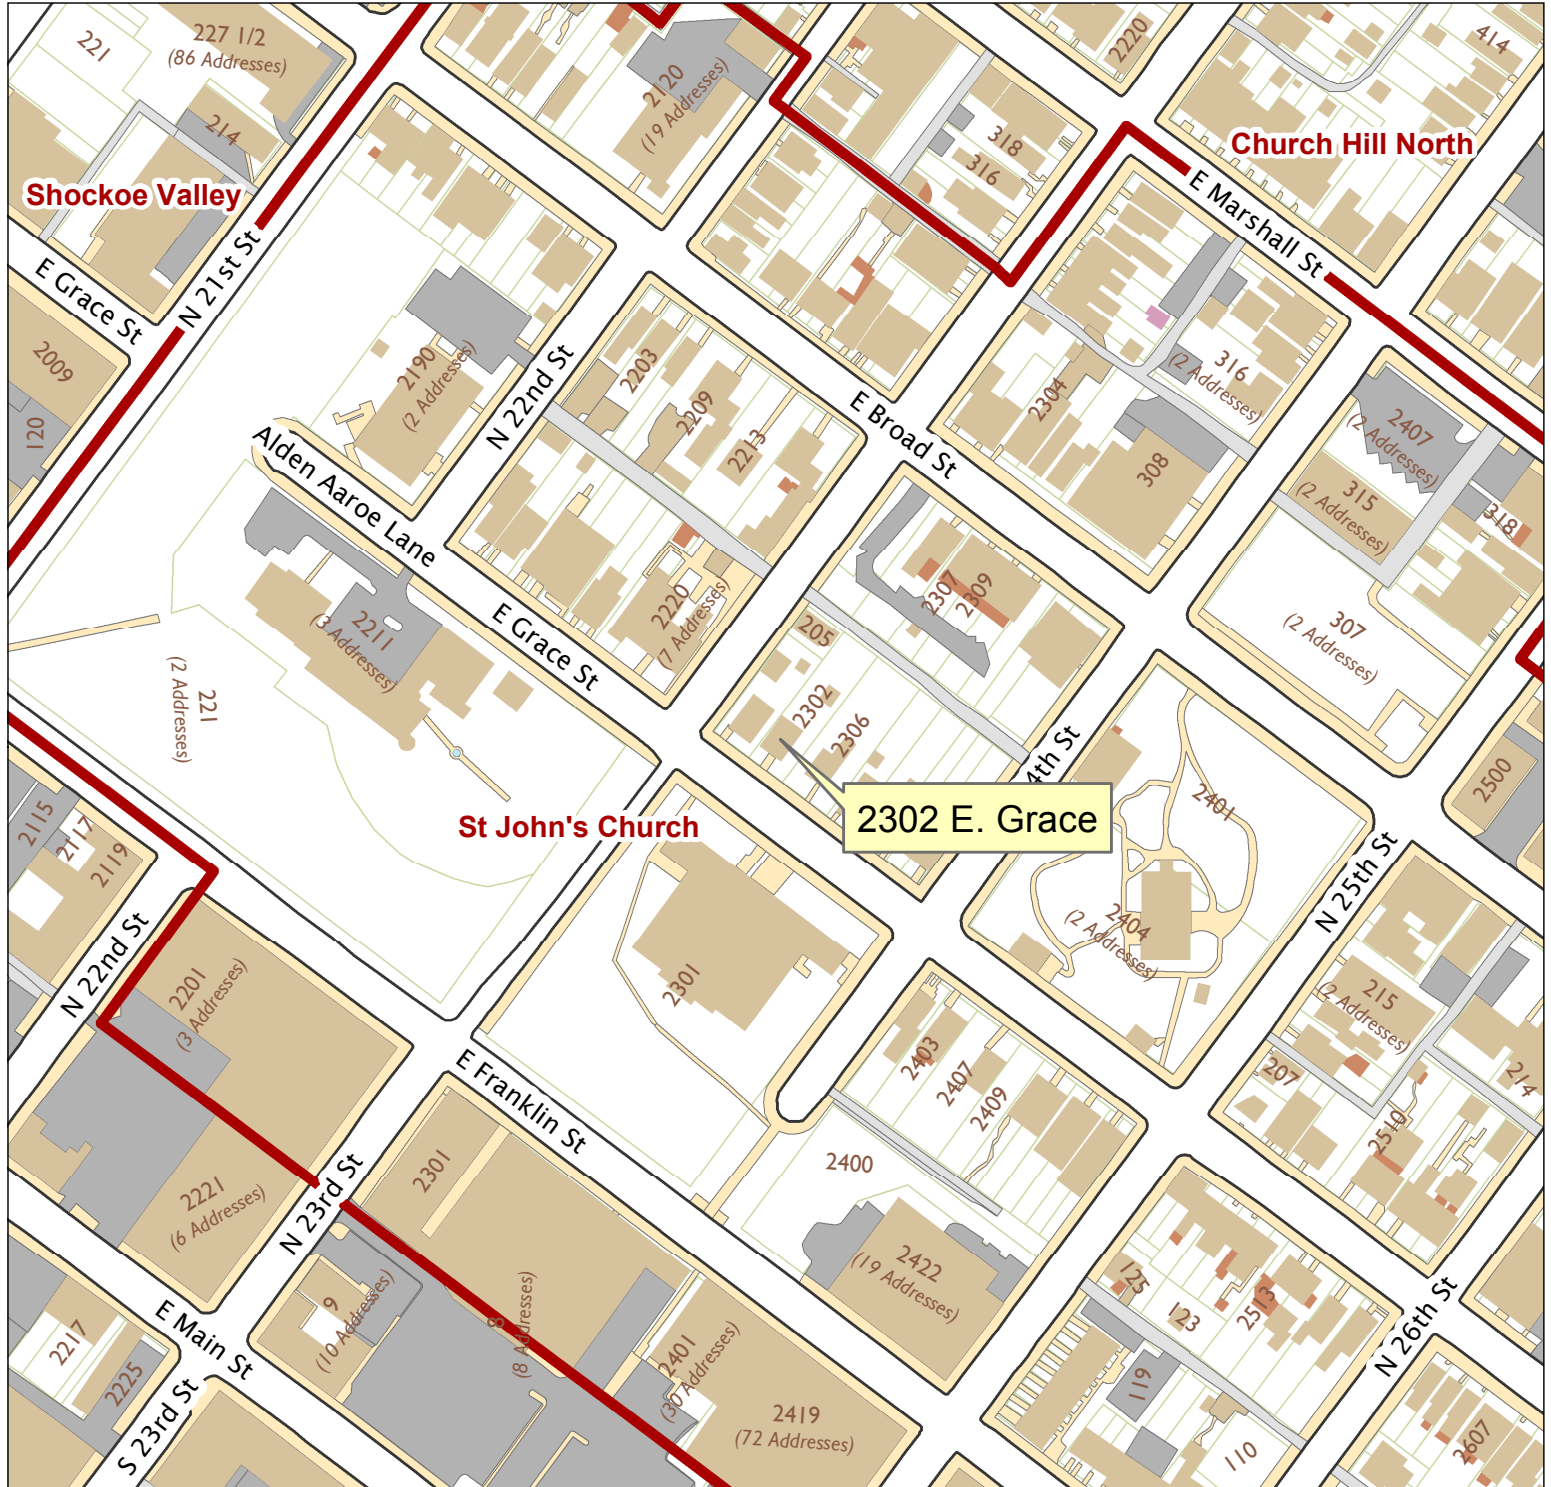

# 2302 E. Grace Street

City of Richmond, VA

Geographic Information Systems

1 inch = 200 feet

Map printed by palmquwd on 2015.08.10.

Document Path: G:\PDR\Planning & Preservation\CAR\Applications\Base Maps\Base Map.mxd

**Disclaimer:**

The City of Richmond assumes no liability either for any errors, omissions, or inaccuracies in the information provided regardless of the cause of such or for any decision made, action taken, or action not taken by the user in reliance upon any maps or information provided herein.

Location Reference