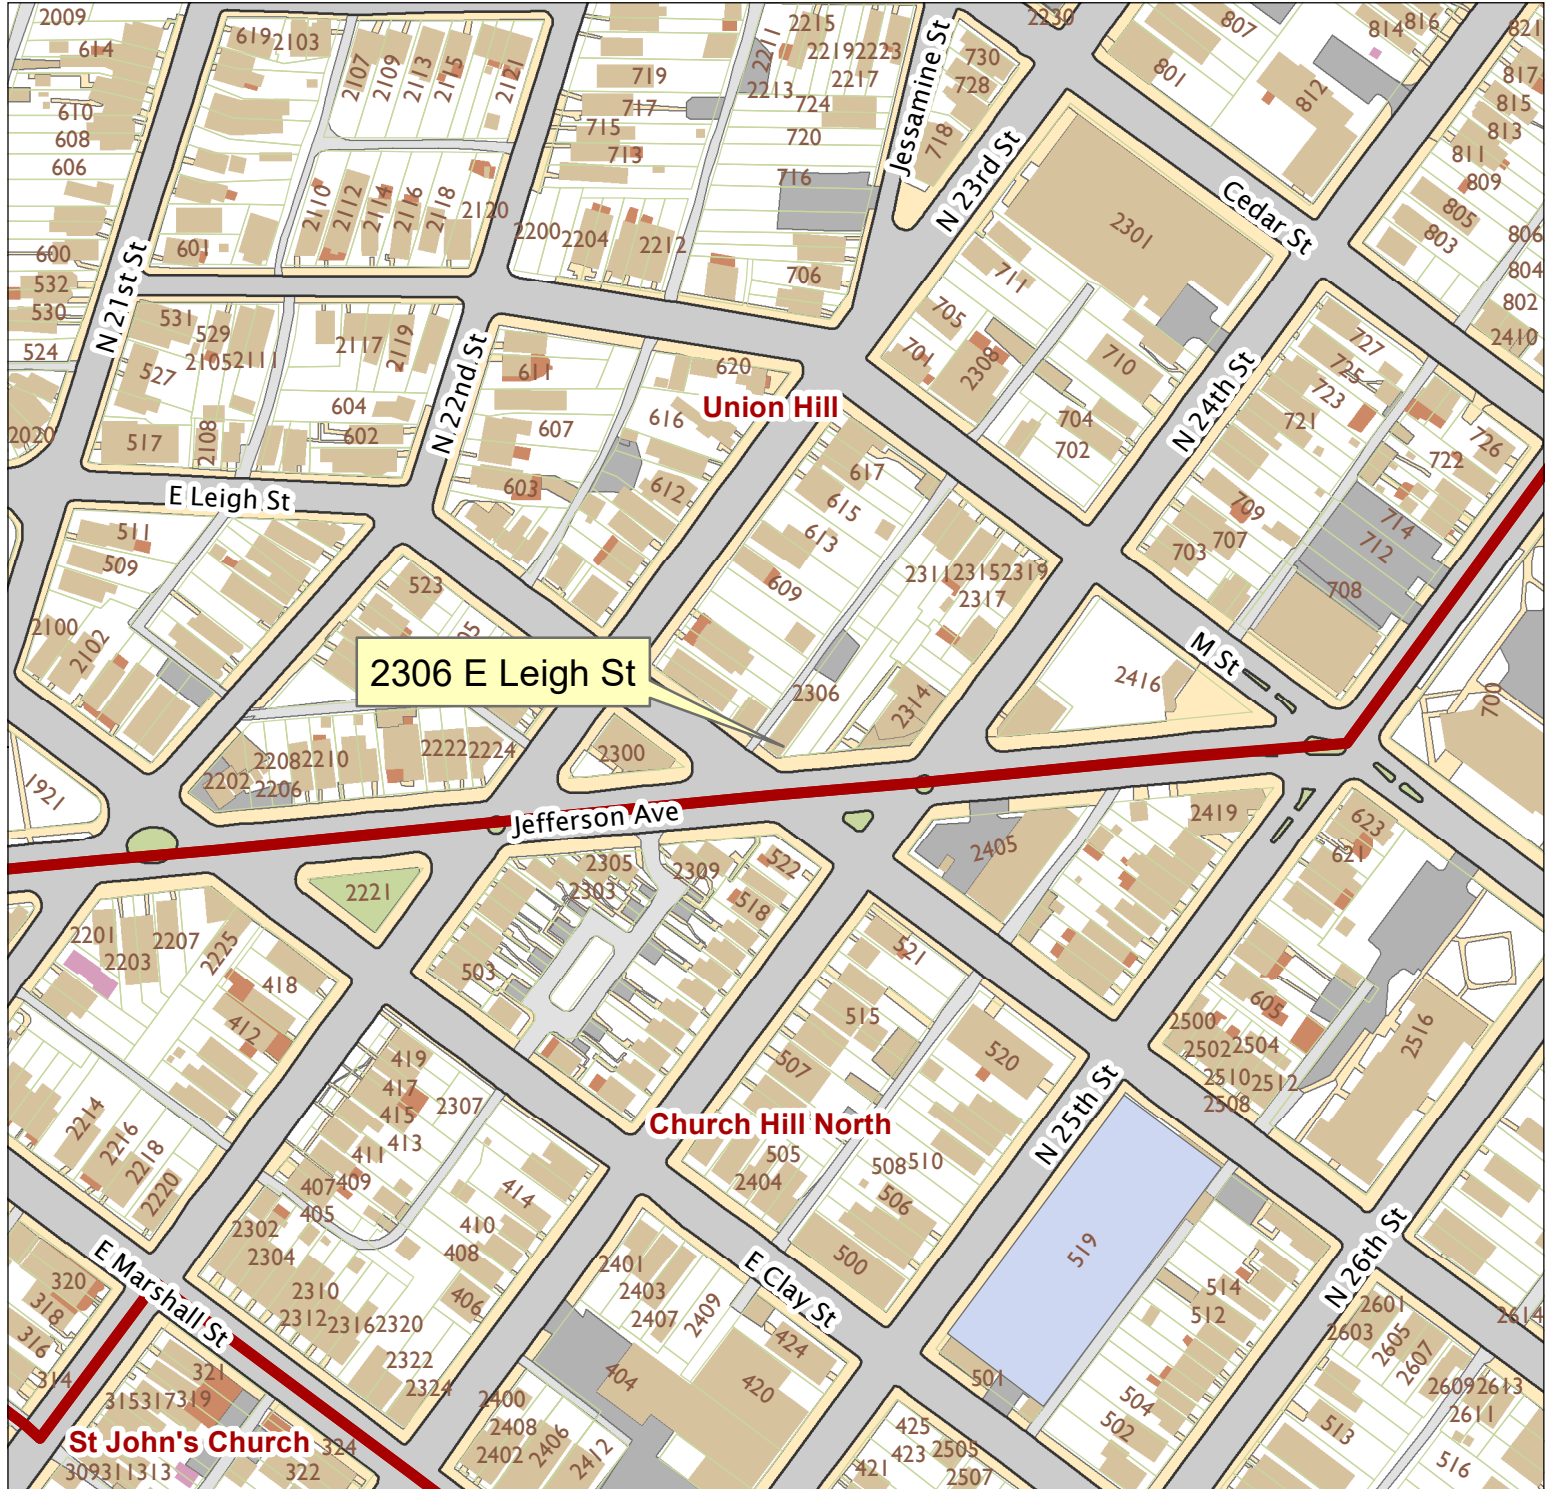

2306 East Leigh Street

City of Richmond, VA

Geographic Information Systems

Map printed by jonescl2 on 2019.03.07.

Document Path: G:\PDR\Planning & Preservation\CAR\Meetings\00 Current Meeting\Base Maps\Tools\Base Map.mxd

Disclaimer:
The City of Richmond assumes no liability either for any errors, omissions, or inaccuracies in the information provided regardless of the cause of such or for any decision made, action taken, or action not taken by the user in reliance upon any maps or information provided herein.