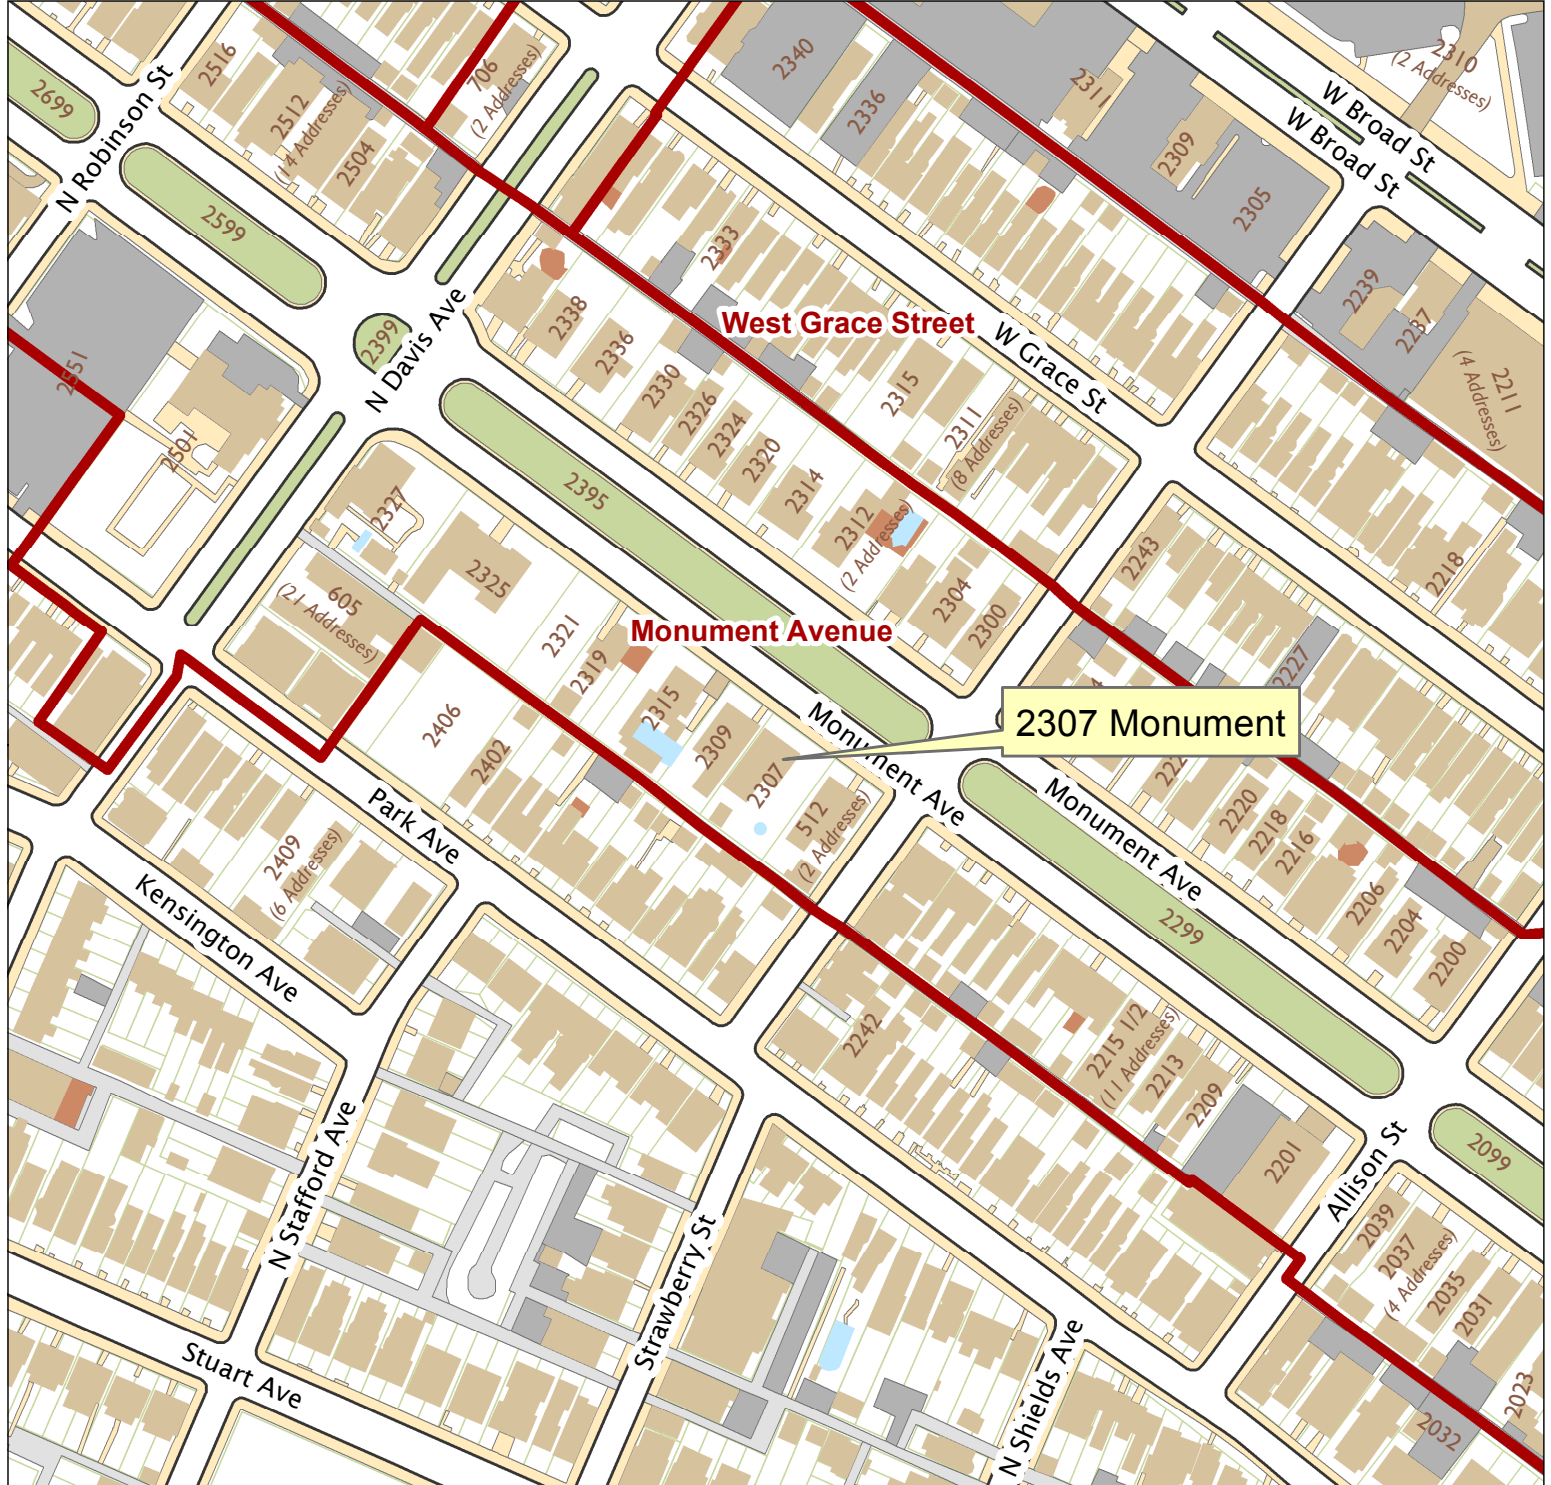

2307 Monument Avenue

City of Richmond, VA

Geographic Information Systems

Map printed by palmquwd on 2016.09.13.

Document Path: G:\PDR\Planning & Preservation\CAR\Applications\Base Maps\Base Map.mxd

Disclaimer:
The City of Richmond assumes no liability either for any errors, omissions, or inaccuracies in the information provided regardless of the cause of such or for any decision made, action taken, or action not taken by the user in reliance upon any maps or information provided herein.