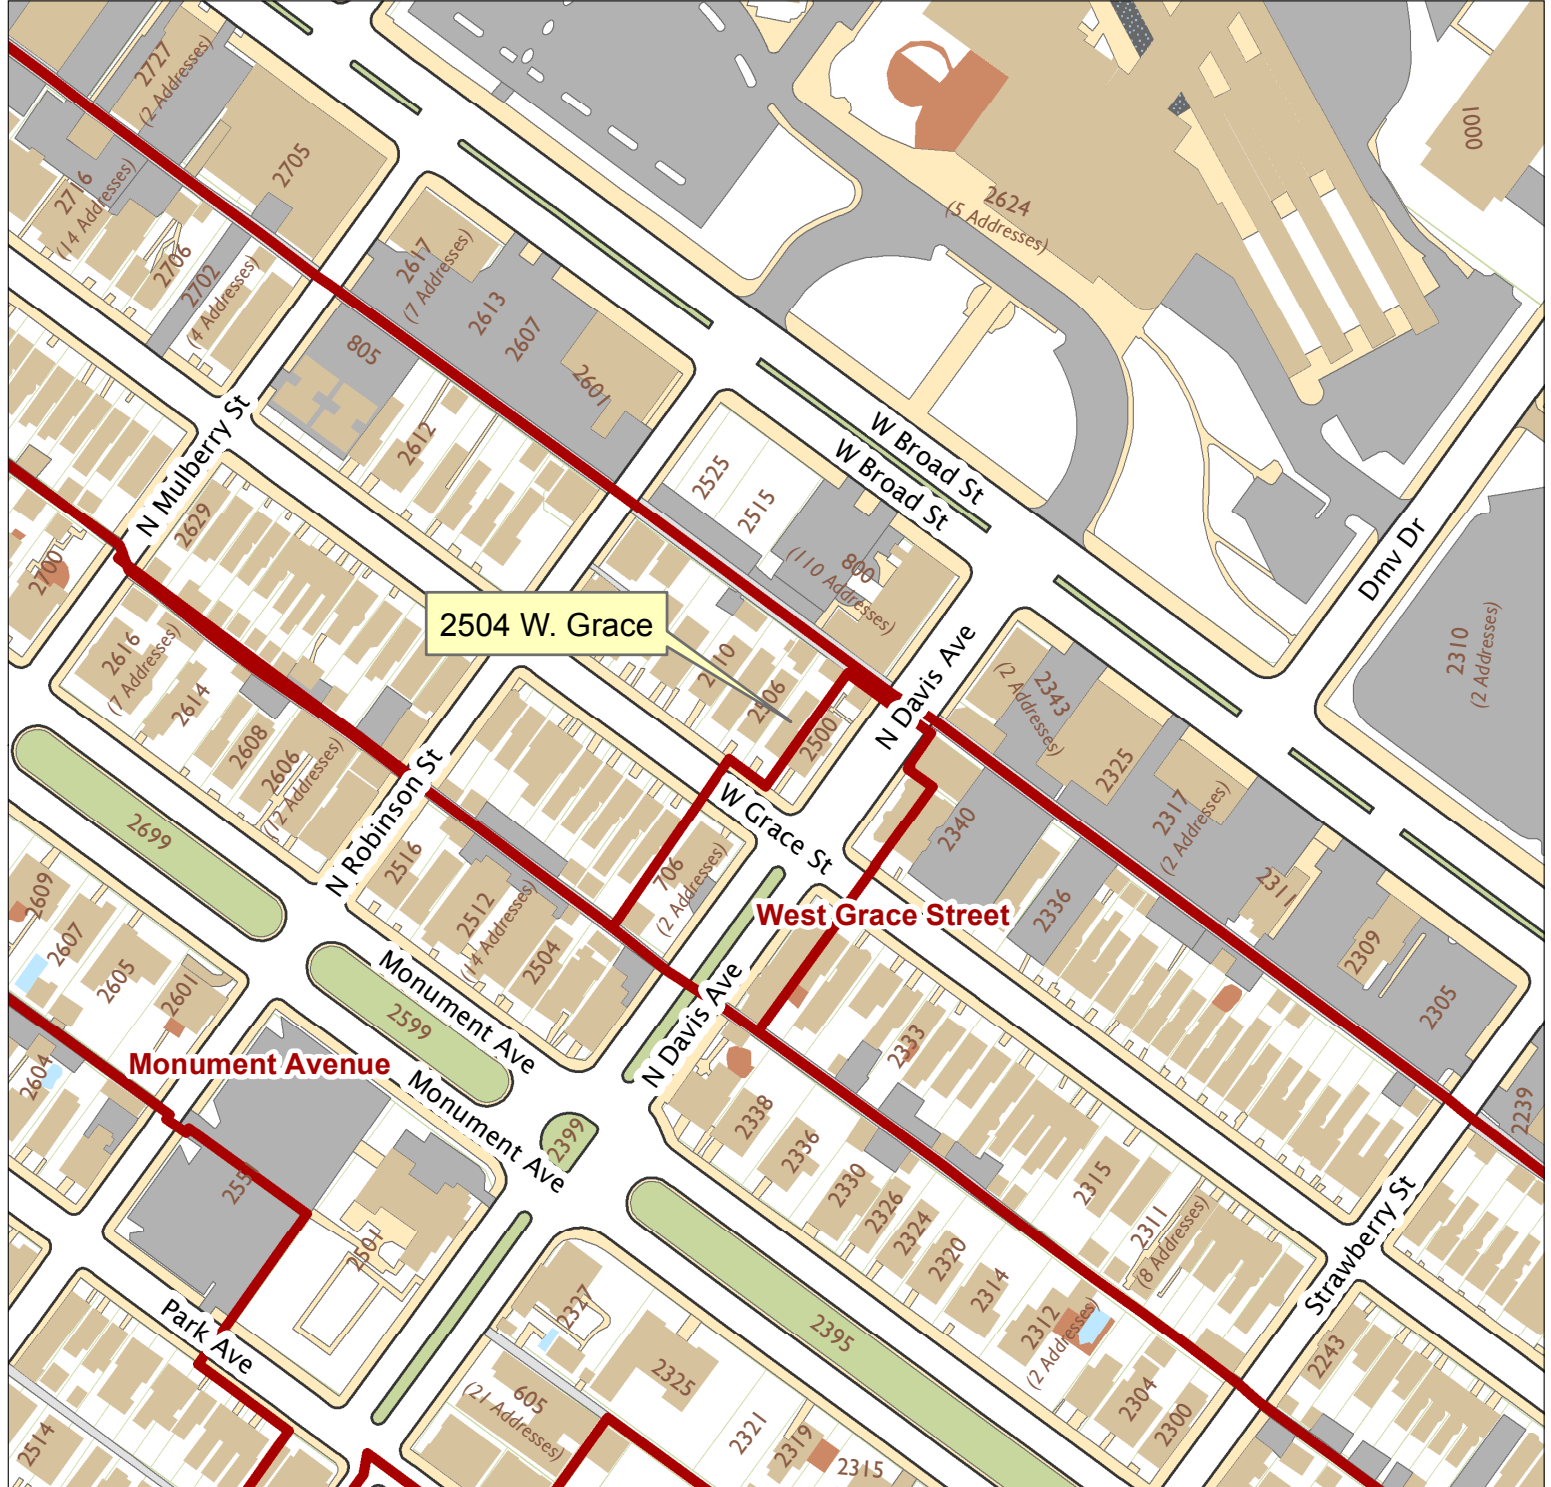

# 2504 W. Grace Street

City of Richmond, VA

Geographic Information Systems

1 inch = 200 feet

Map printed by palmquwd on 2016.11.16.

Document Path: G:\PDR\Planning & Preservation\CAR\Applications\Base Maps\Base Map.mxd

**Disclaimer:**

The City of Richmond assumes no liability either for any errors, omissions, or inaccuracies in the information provided regardless of the cause of such or for any decision made, action taken, or action not taken by the user in reliance upon any maps or information provided herein.

Location Reference