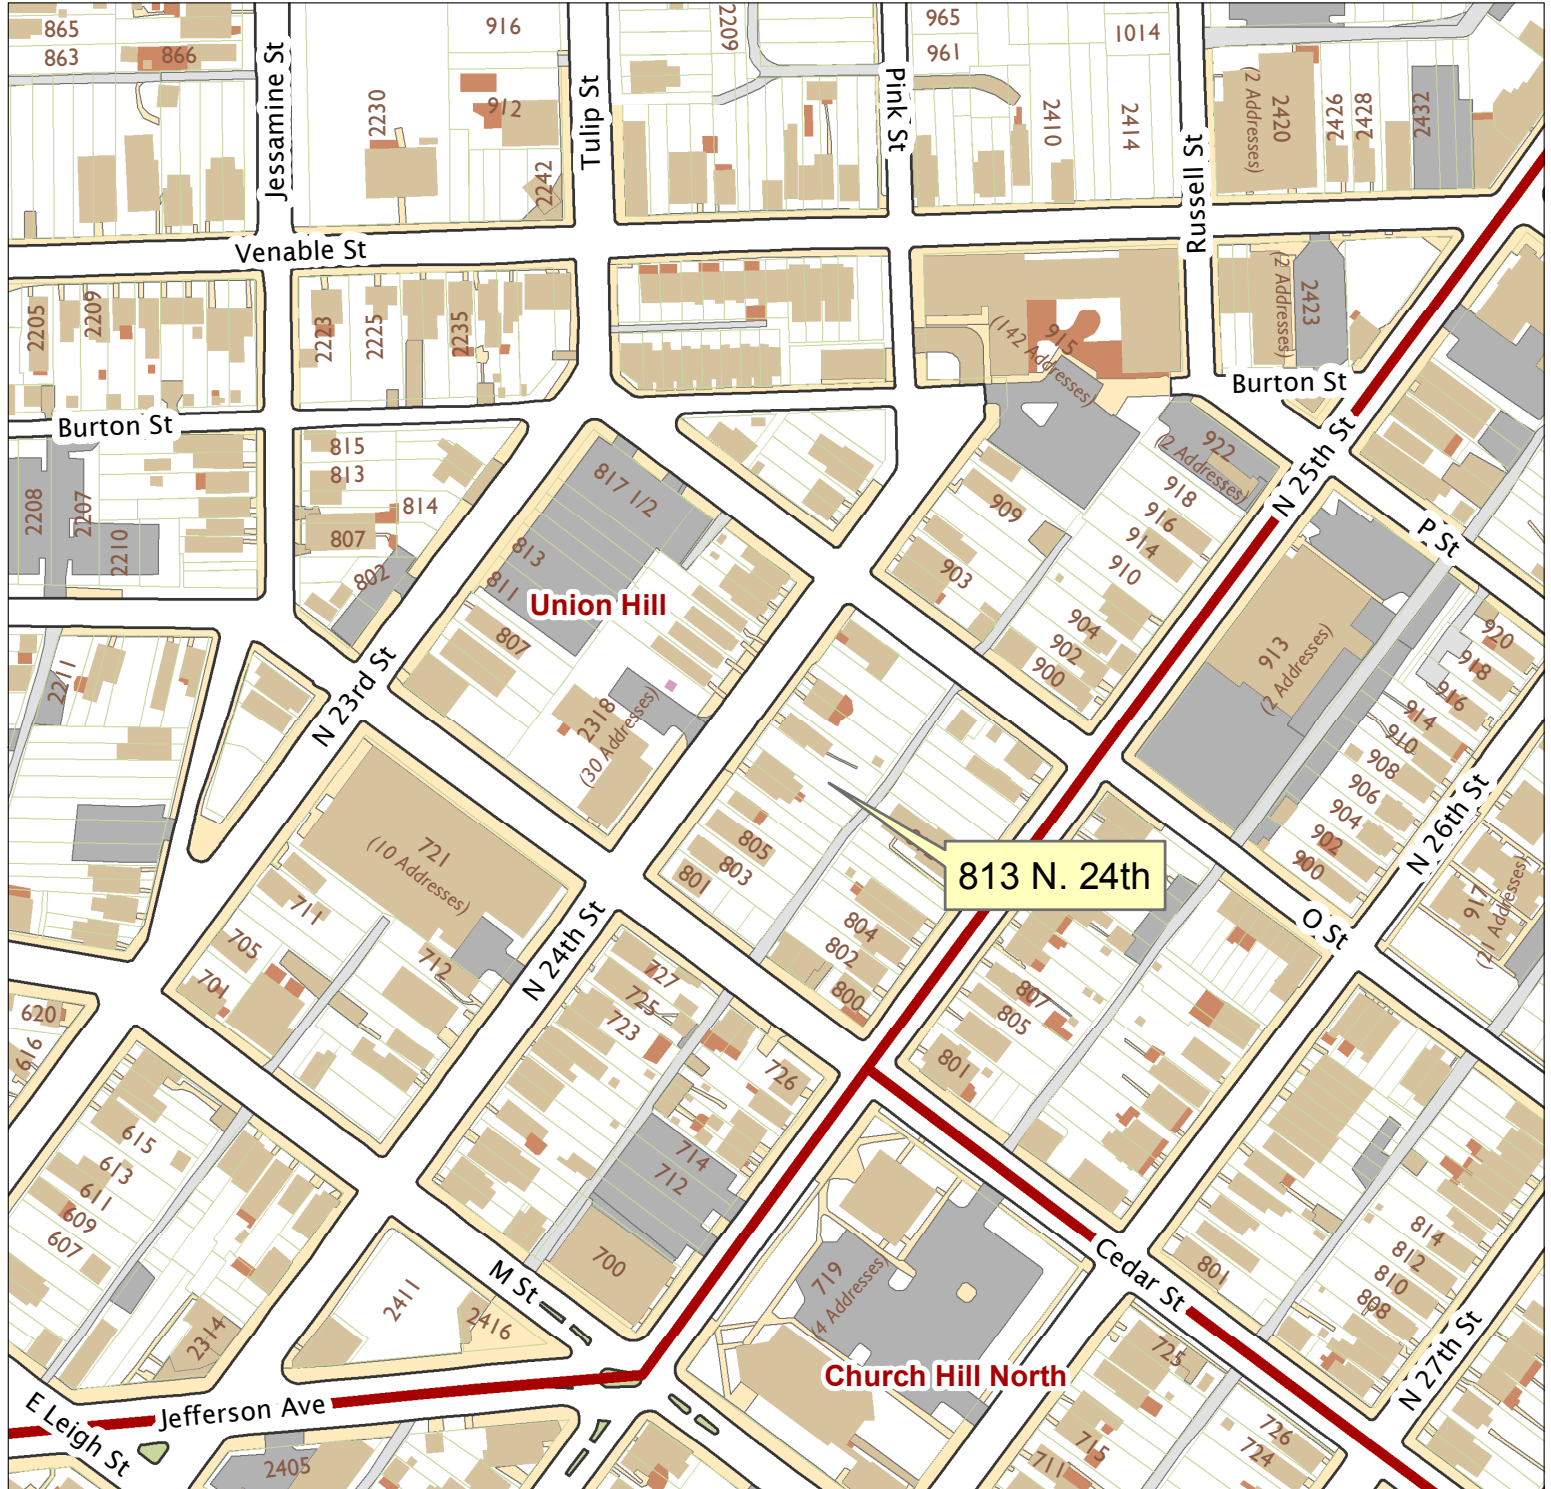

813 N. 24th Street

City of Richmond, VA

Geographic Information Systems

Map printed by jeffricr on 2017.03.13.

Document Path: \\Dit-file02-pv\commdev\S\PDR\Planning & Preservation\CAR\Applications\Base Maps\Base Map.mxd

Disclaimer:
The City of Richmond assumes no liability either for any errors, omissions, or inaccuracies in the information provided regardless of the cause of such or for any decision made, action taken, or action not taken by the user in reliance upon any maps or information provided herein.