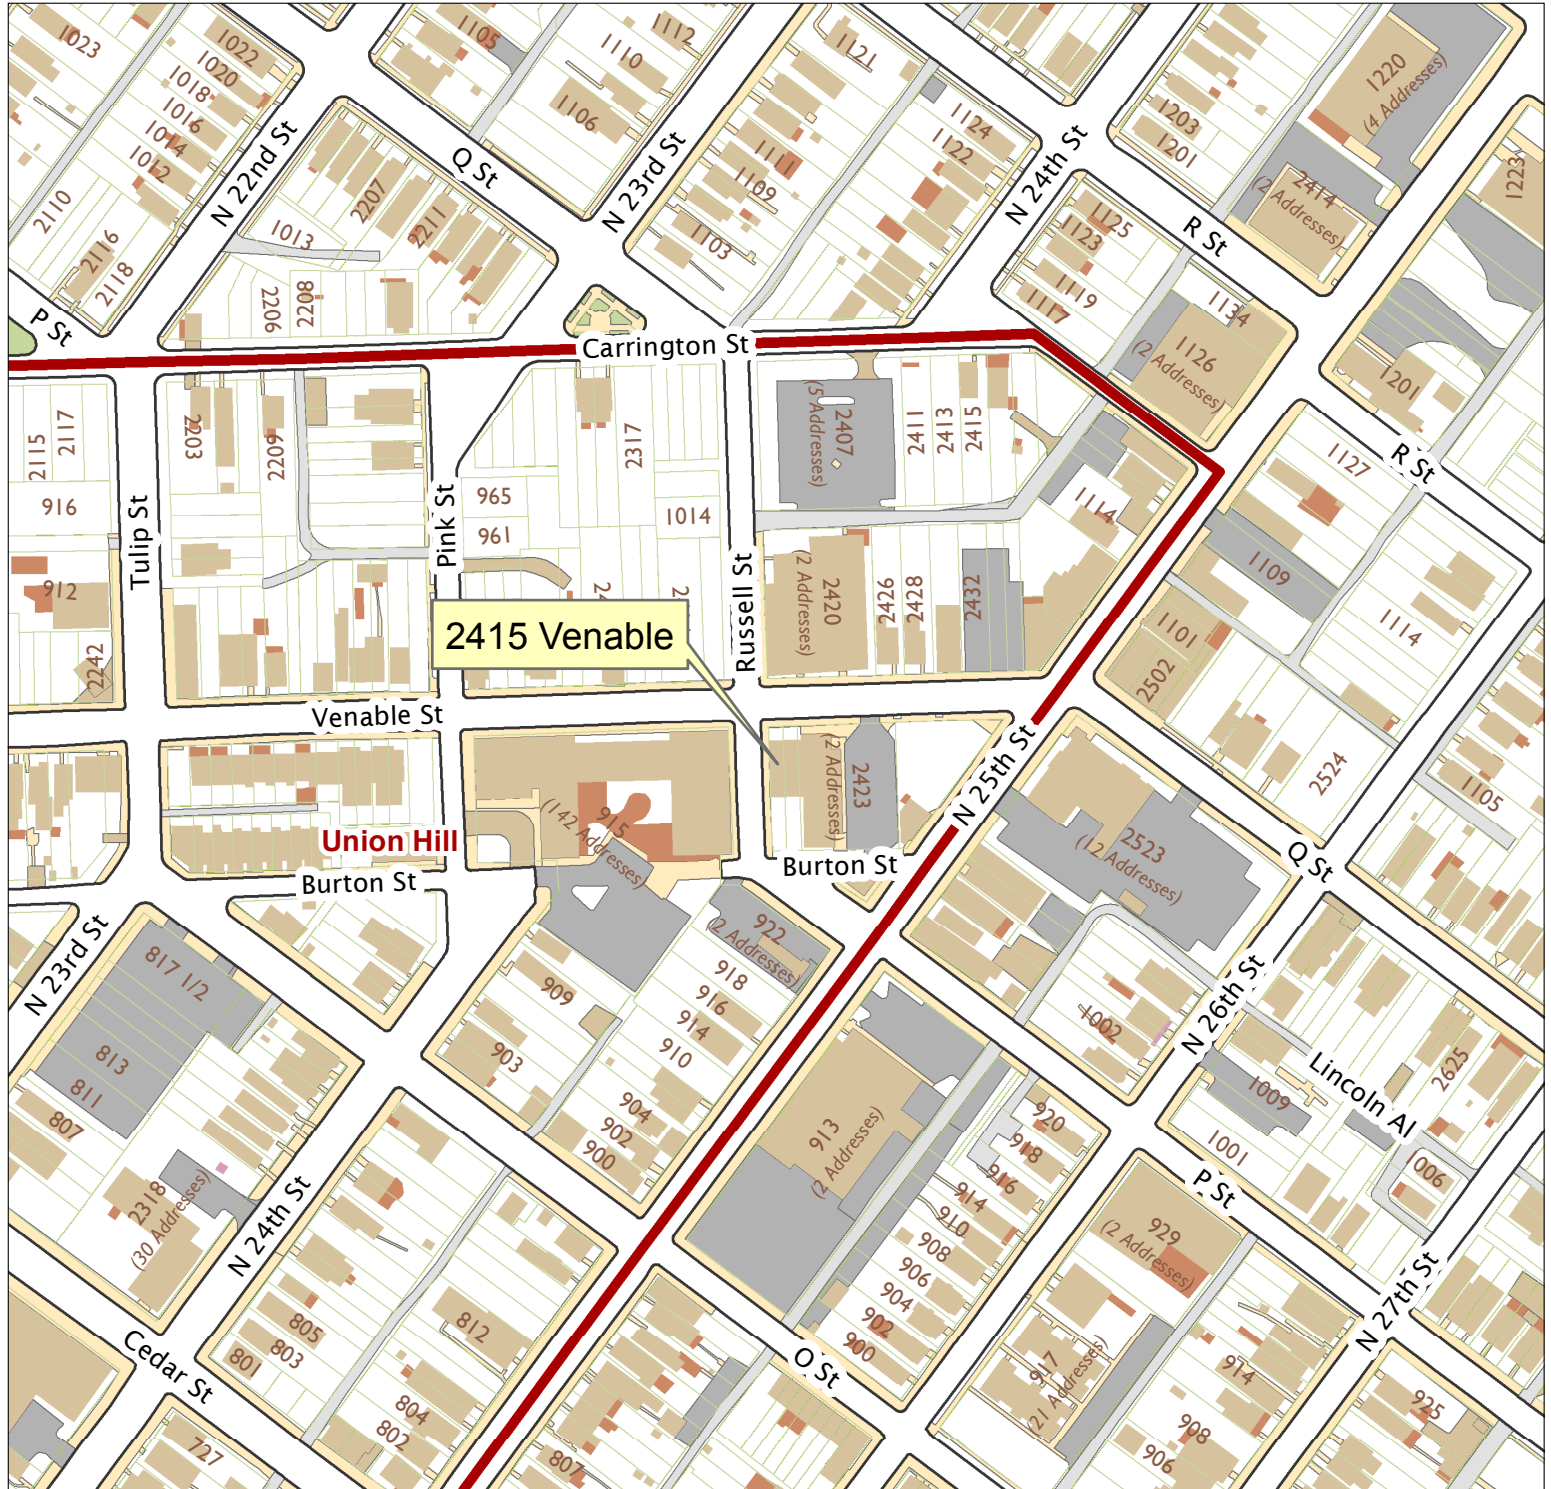

2415 Venable Street

City of Richmond, VA

Geographic Information Systems

2415 Venable

Union Hill

Location Reference

Map printed by jeffricr on 2017.06.05.

Document Path: \\Dit-file02-pv\commdev\S\PDR\Planning & Preservation\CAR\Applications\Base Maps\Base Map.mxd

Disclaimer:
The City of Richmond assumes no liability either for any errors, omissions, or inaccuracies in the information provided regardless of the cause of such or for any decision made, action taken, or action not taken by the user in reliance upon any maps or information provided herein.