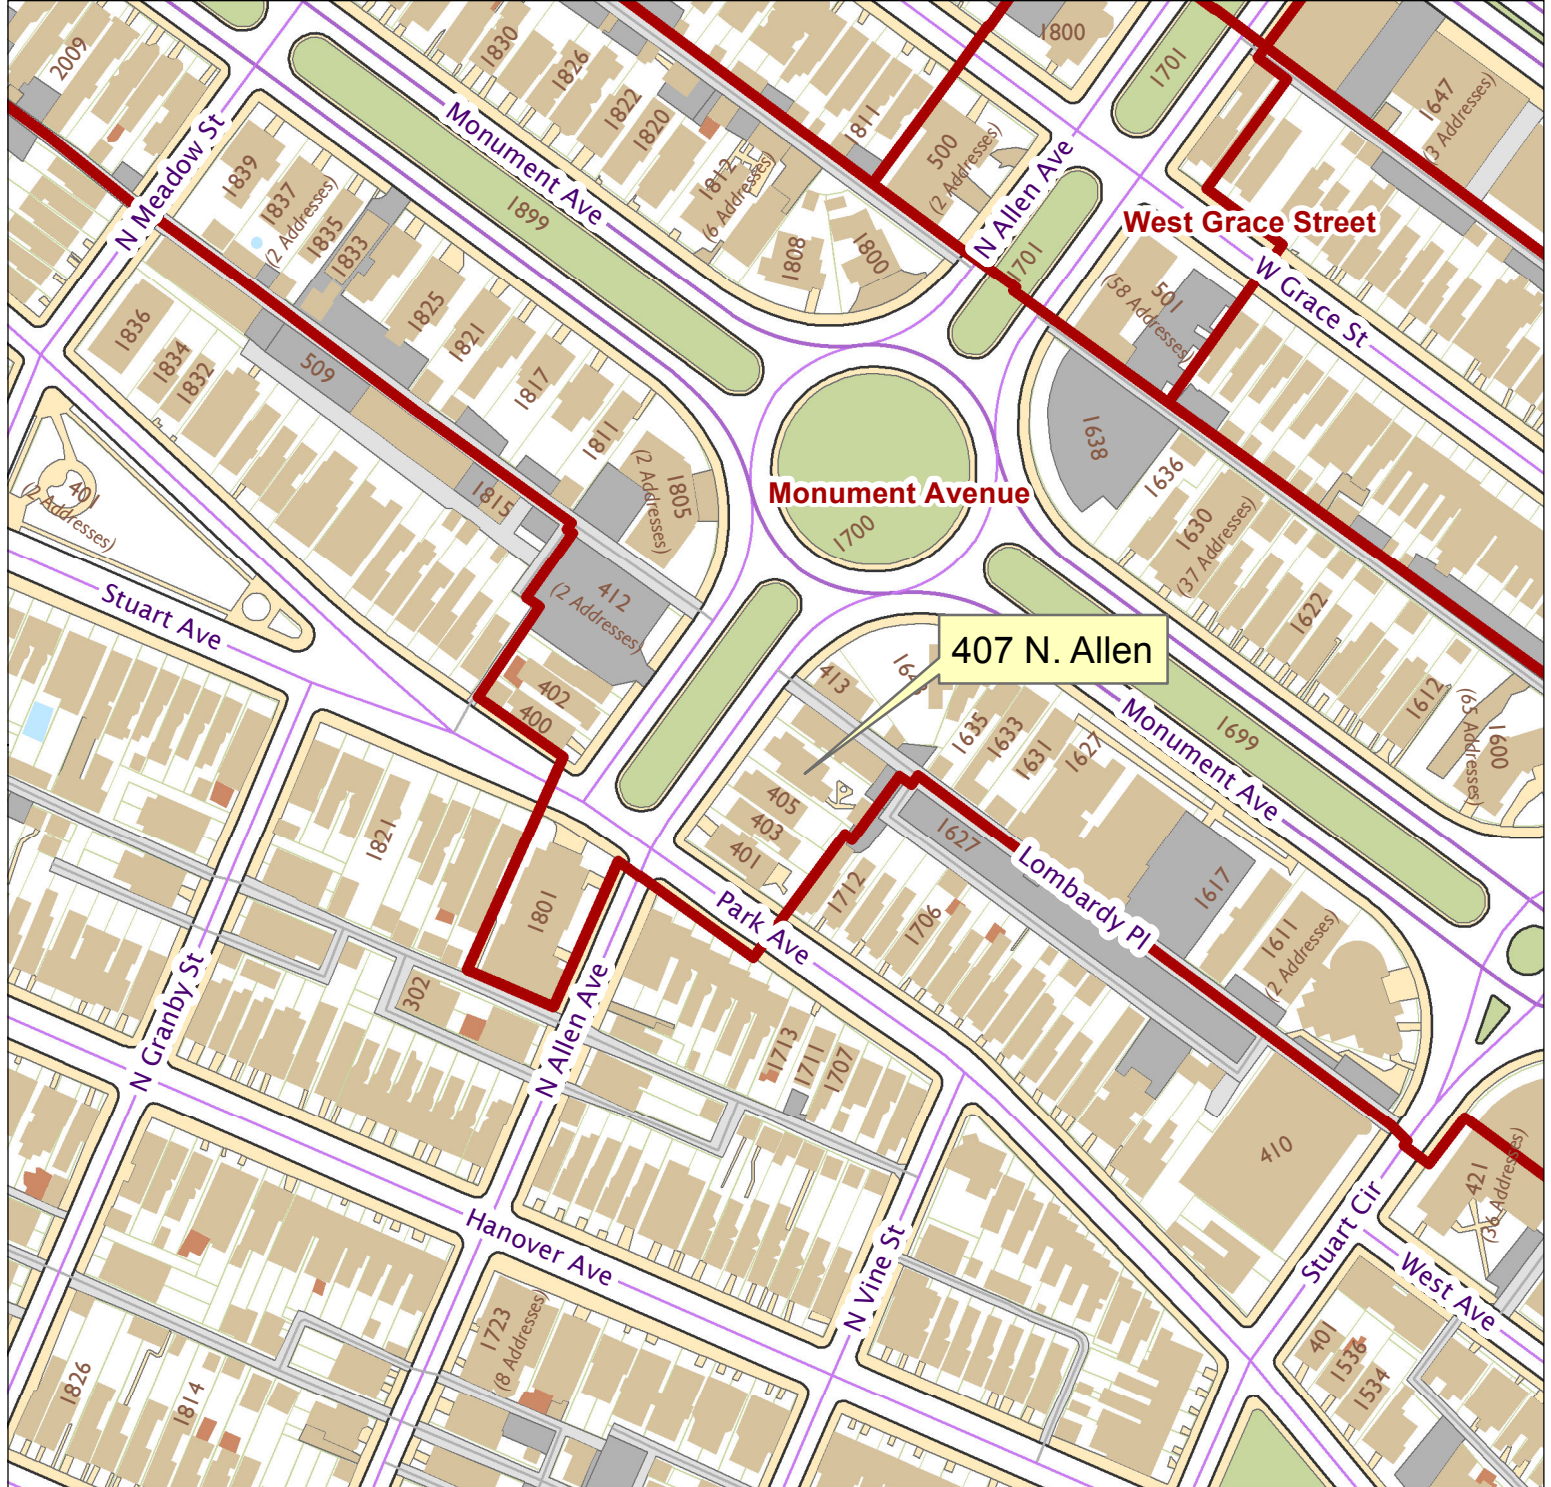

407 N. Allen Street

City of Richmond, VA

Geographic Information Systems

1 inch = 200 feet

Map printed by palmquwd on 2014.09.03.

Document Path: G:\PDR\Planning & Preservation\CAR\Applications\Base Maps\Base Map.mxd

Disclaimer:

The City of Richmond assumes no liability either for any errors, omissions, or inaccuracies in the information provided regardless of the cause of such or for any decision made, action taken, or action not taken by the user in reliance upon any maps or information provided herein.

Location Reference